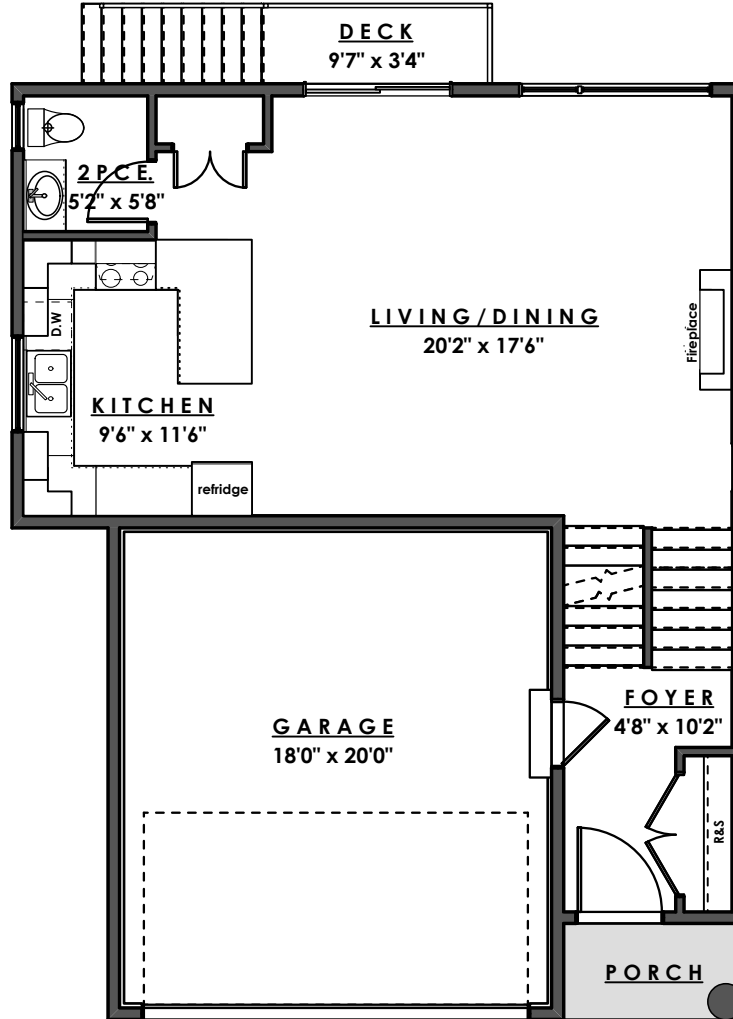

ROYAL BAY DRIVE

PARKSIDE  
AT ROYAL BAY

**MAIN FLOOR - 688 sq.ft.**

**GARAGE - 390 sq.ft.**

Ian Brown  
Personal Real Estate Corporation

Jonathan Gittins  
Real Estate Consultant

(250) 385 2033

ROYAL BAY DRIVE

PARKSIDE  
AT ROYAL BAY

UPPER FLOOR - 1,077 sq.ft.

Ian Brown  
Personal Real Estate Corporation

Jonathan Gittins  
Real Estate Consultant

(250) 385 2033

Floorplans subject to change by the developer without notice

www.parb.ca

ROYAL BAY DRIVE

PARKSIDE  
AT ROYAL BAY

**LOWER FLOOR - 596 sq.ft.**

Ian Brown  
Personal Real Estate Corporation

Jonathan Gittins  
Real Estate Consultant

(250) 385 2033

Floorplans subject to change by the developer without notice