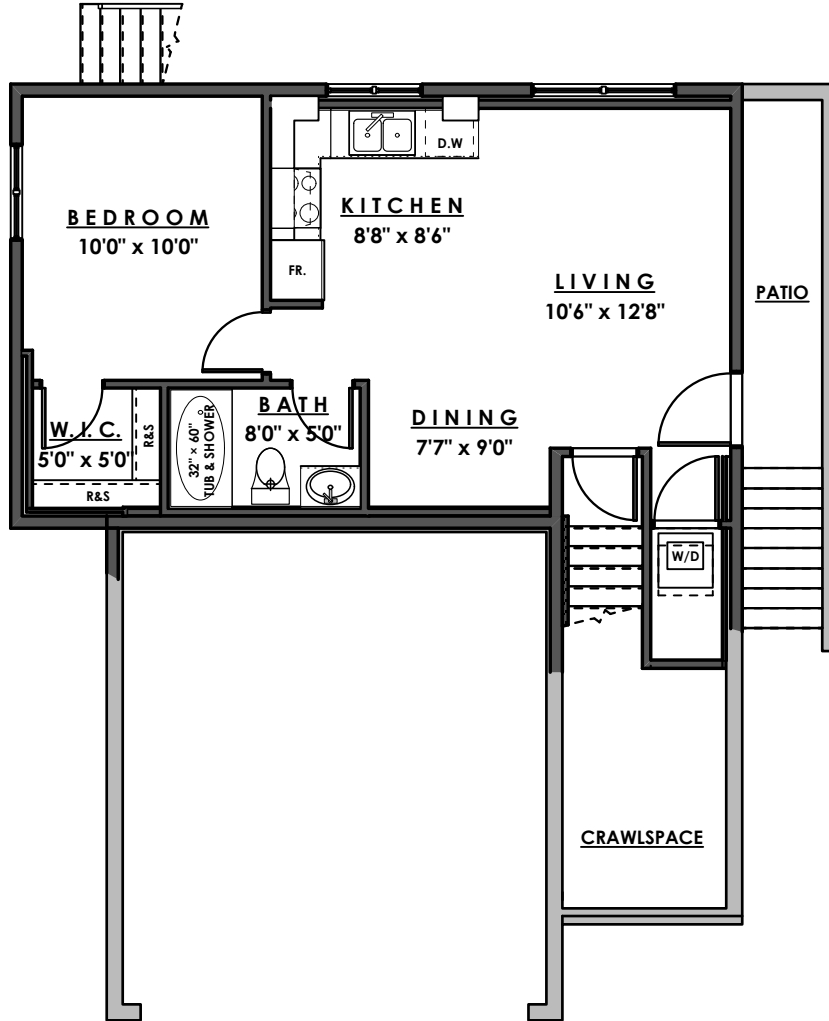

ROYAL BAY DRIVE

PARKSIDE  
AT ROYAL BAY

**MAIN FLOOR - 688 sq.ft.**

**GARAGE - 390 sq.ft.**

Ian Brown  
Personal Real Estate Corporation

Jonathan Gittins  
Real Estate Consultant

(250) 385 2033

ROYAL BAY DRIVE

PARKSIDE  
AT ROYAL BAY

UPPER FLOOR - 1,077 sq.ft.

Ian Brown  
Personal Real Estate Corporation

Jonathan Gittins  
Real Estate Consultant

(250) 385 2033

Floorplans subject to change by the developer without notice

www.parb.ca

ROYAL BAY DRIVE

PARKSIDE  
AT ROYAL BAY

**LOWER FLOOR - 596 sq.ft.**

Ian Brown  
Personal Real Estate Corporation

Jonathan Gittins  
Real Estate Consultant

(250) 385 2033

Floorplans subject to change by the developer without notice