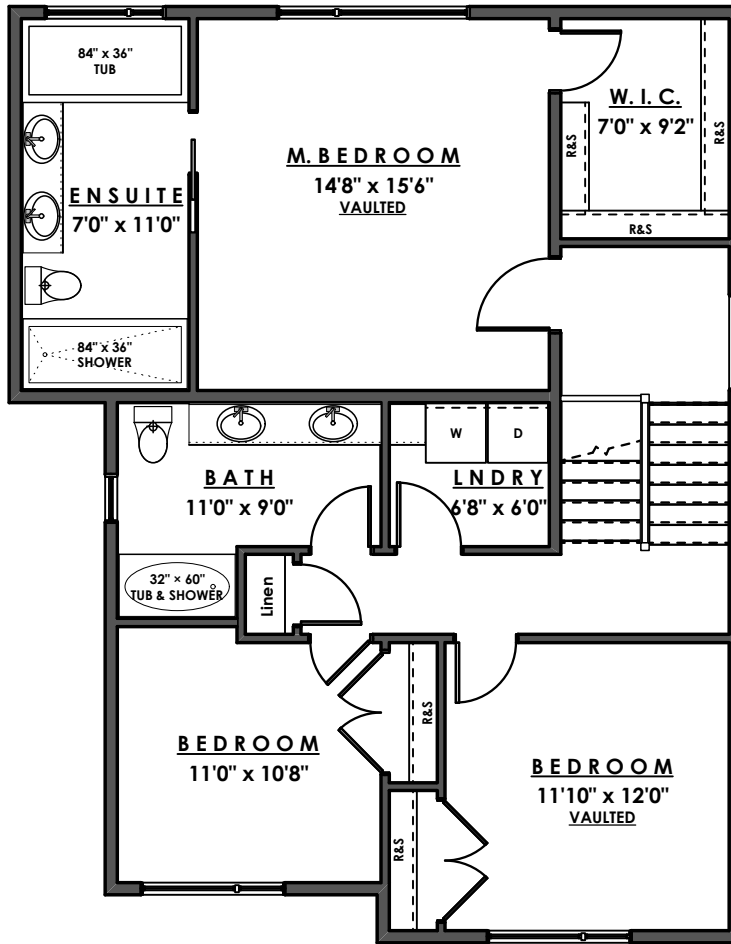

ROYAL BAY DRIVE

PARKSIDE  
AT ROYAL BAY

**MAIN FLOOR - 688 sq.ft.**

**GARAGE - 390 sq.ft.**

Ian Brown  
Personal Real Estate Corporation

Jonathan Gittins  
Real Estate Consultant

(250) 385 2033

ROYAL BAY DRIVE

PARKSIDE  
AT ROYAL BAY

UPPER FLOOR - 1,077 sq.ft.

Ian Brown  
Personal Real Estate Corporation

Jonathan Gittins  
Real Estate Consultant

(250) 385 2033

Floorplans subject to change by the developer without notice

www.parb.ca

ROYAL BAY DRIVE

PARKSIDE  
AT ROYAL BAY

**LOWER FLOOR - 596 sq.ft.**

Ian Brown  
Personal Real Estate Corporation

Jonathan Gittins  
Real Estate Consultant

(250) 385 2033

Floorplans subject to change by the developer without notice