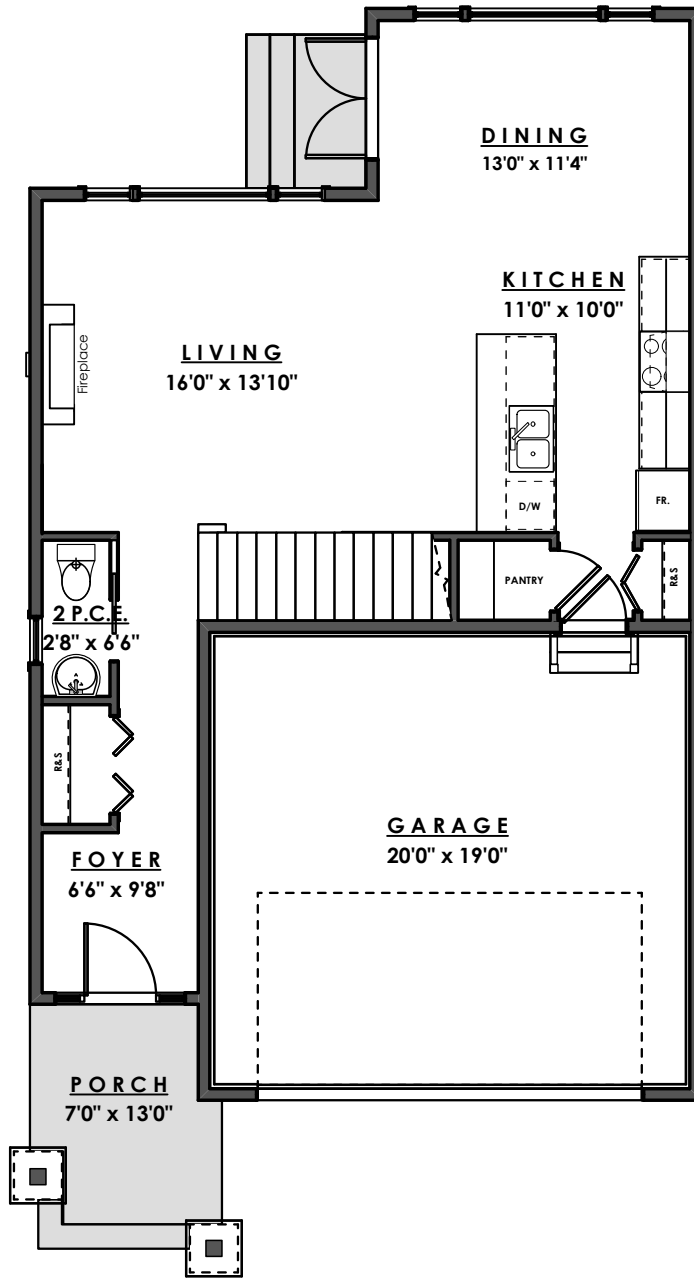

ROYAL BAY DRIVE

PARKSIDE  
AT ROYAL BAY

**MAIN FLOOR - 709 sq.ft.**

**GARAGE - 404 sq.ft.**

Ian Brown

Personal Real Estate Corporation

Jonathan Gittins

Real Estate Consultant

(250) 385 2033

www.parb.ca

ROYAL BAY DRIVE

PARKSIDE  
AT ROYAL BAY

UPPER FLOOR - 936 sq.ft.

Ian Brown

Personal Real Estate Corporation

Jonathan Gittins