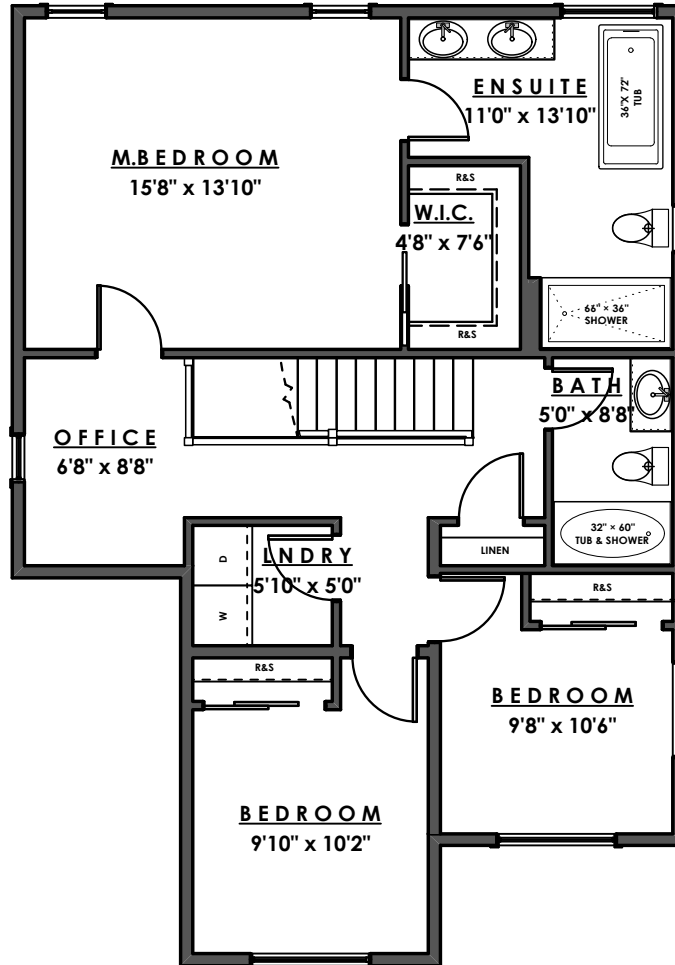

ROYAL BAY DRIVE

PARKSIDE  
AT ROYAL BAY

**MAIN FLOOR - 709 sq.ft.**

**GARAGE - 404 sq.ft.**

Ian Brown

Personal Real Estate Corporation

Jonathan Gittins

Real Estate Consultant

(250) 385 2033

www.parb.ca

ROYAL BAY DRIVE

PARKSIDE  
AT ROYAL BAY

UPPER FLOOR - 936 sq.ft.

Ian Brown

Personal Real Estate Corporation

Jonathan Gittins