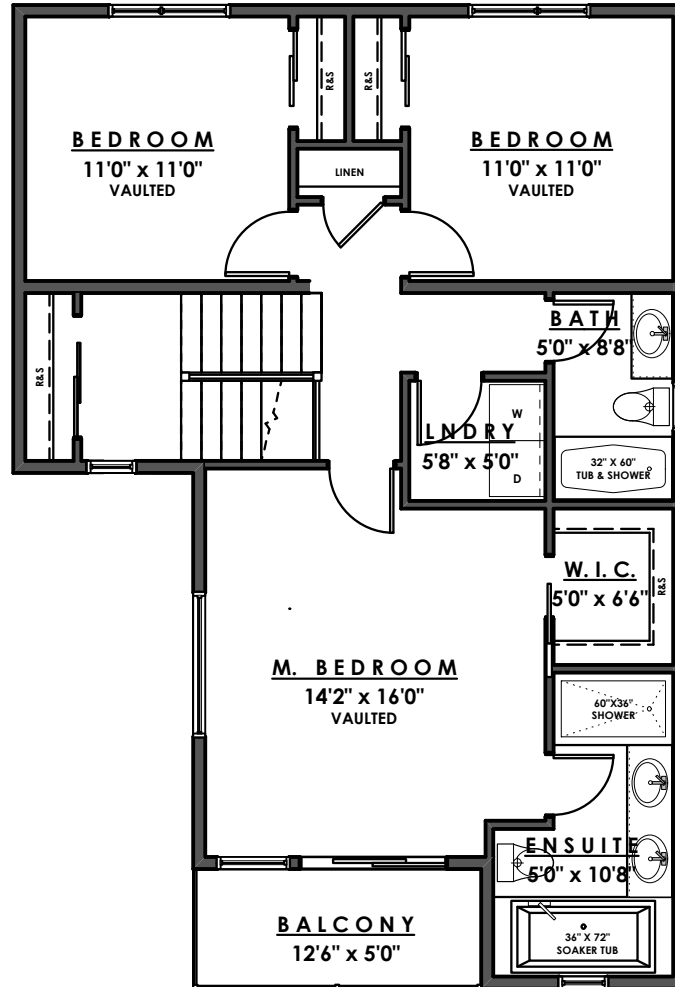

ROYAL BAY DRIVE

PARKSIDE  
AT ROYAL BAY

**MAIN FLOOR - 843 sq.ft.**

Ian Brown  
Personal Real Estate Corporation

Jonathan Gittins  
Real Estate Consultant

(250) 385 2033

www.parb.ca

ROYAL BAY DRIVE

PARKSIDE  
AT ROYAL BAY

UPPER FLOOR - 842 sq.ft.

Ian Brown  
Personal Real Estate Corporation

Jonathan Gittins  
Real Estate Consultant

(250) 385 2033

www.parb.ca

**LOWER FLOOR - 535 sq.ft.**

**GARAGE - 410 sq.ft.**