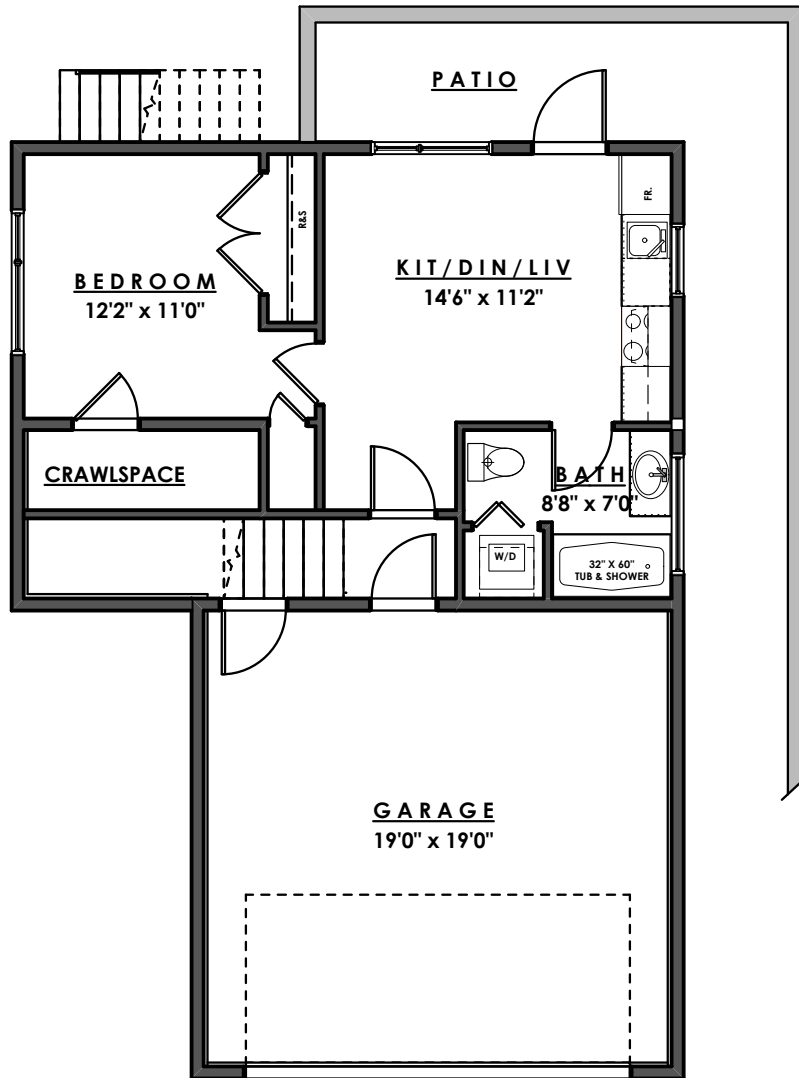

ROYAL BAY DRIVE

PARKSIDE  
AT ROYAL BAY

**MAIN FLOOR - 843 sq.ft.**

Ian Brown  
Personal Real Estate Corporation

Jonathan Gittins  
Real Estate Consultant

(250) 385 2033

www.parb.ca

ROYAL BAY DRIVE

PARKSIDE  
AT ROYAL BAY

UPPER FLOOR - 842 sq.ft.

Ian Brown  
Personal Real Estate Corporation

Jonathan Gittins  
Real Estate Consultant

(250) 385 2033

www.parb.ca

**LOWER FLOOR - 535 sq.ft.**

**GARAGE - 410 sq.ft.**