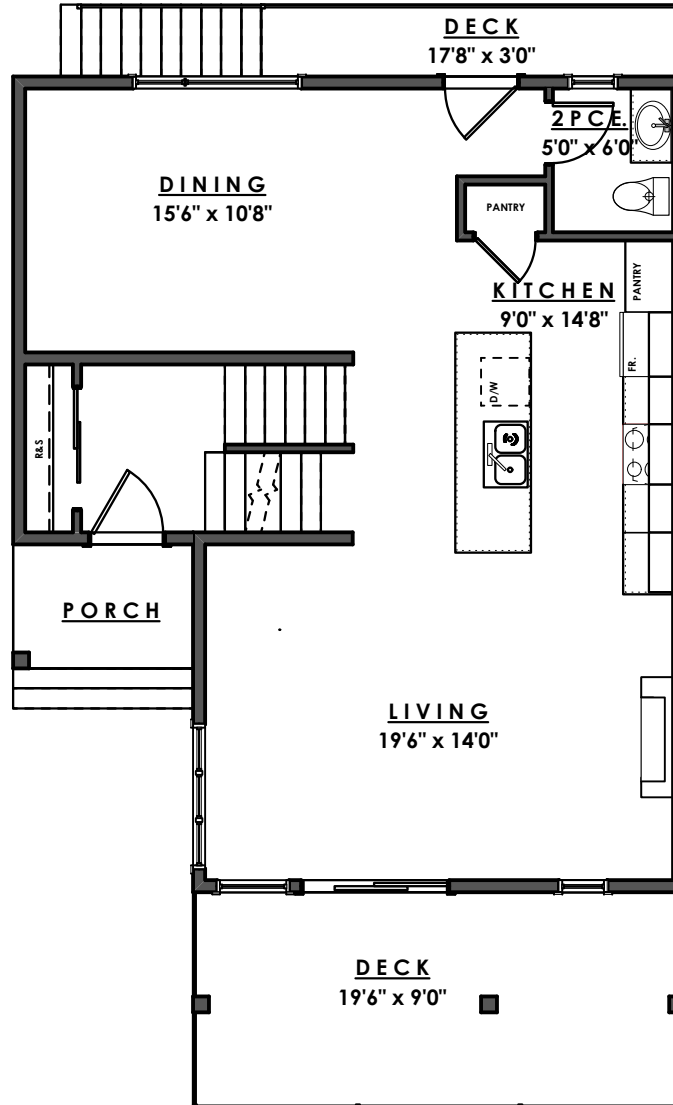

ROYAL BAY DRIVE

PARKSIDE  
AT ROYAL BAY

**MAIN FLOOR - 843 sq.ft.**

Ian Brown  
Personal Real Estate Corporation

Jonathan Gittins  
Real Estate Consultant

(250) 385 2033

www.parb.ca

ROYAL BAY DRIVE

PARKSIDE  
AT ROYAL BAY

UPPER FLOOR - 842 sq.ft.

Ian Brown  
Personal Real Estate Corporation

Jonathan Gittins  
Real Estate Consultant

(250) 385 2033

www.parb.ca

**LOWER FLOOR - 535 sq.ft.**

**GARAGE - 410 sq.ft.**