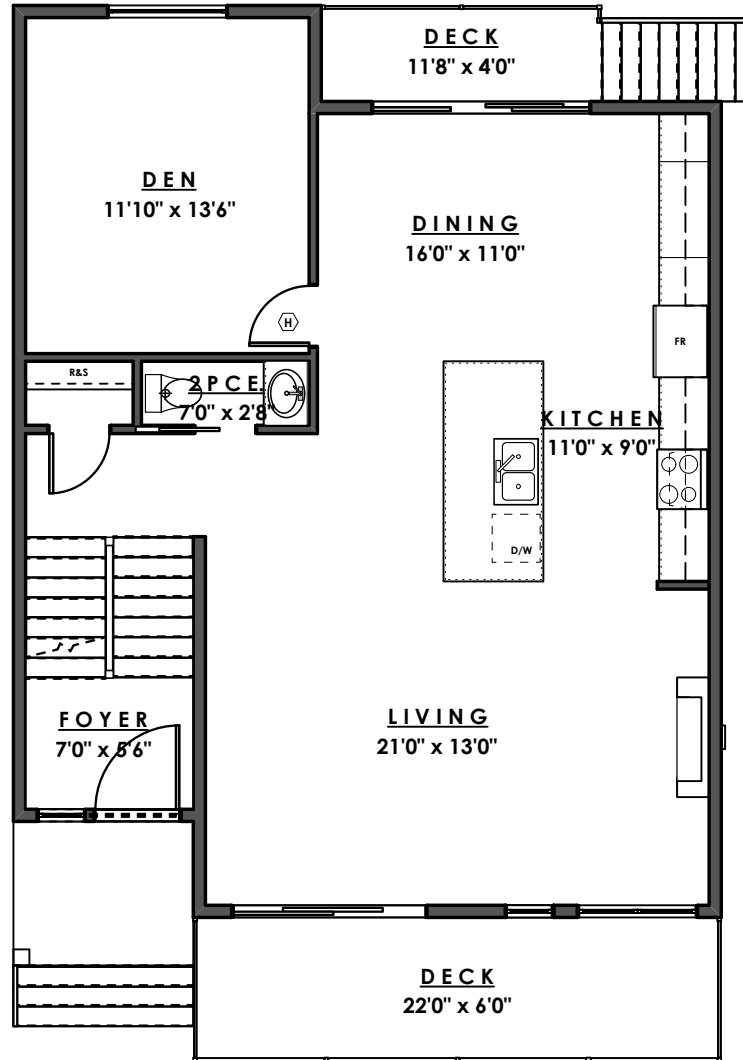

ROYAL BAY DRIVE

PARKSIDE
AT ROYAL BAY

MAIN FLOOR - 1024 sq.ft.

www.parb.ca

Ian Brown

Personal Real Estate Corporation

Jonathan Gittins

Real Estate Consultant

(250) 385 2033

ROYAL BAY DRIVE

PARKSIDE
AT ROYAL BAY

UPPER FLOOR - 906 sq.ft.

Ian Brown

Personal Real Estate Corporation

Jonathan Gittins

Real Estate Consultant

(250) 385 2033

www.parb.ca

ROYAL BAY DRIVE

PARKSIDE
AT ROYAL BAY

LOWER FLOOR - 620 sq.ft.

GARAGE - 462 sq.ft.

Ian Brown

Personal Real Estate Corporation