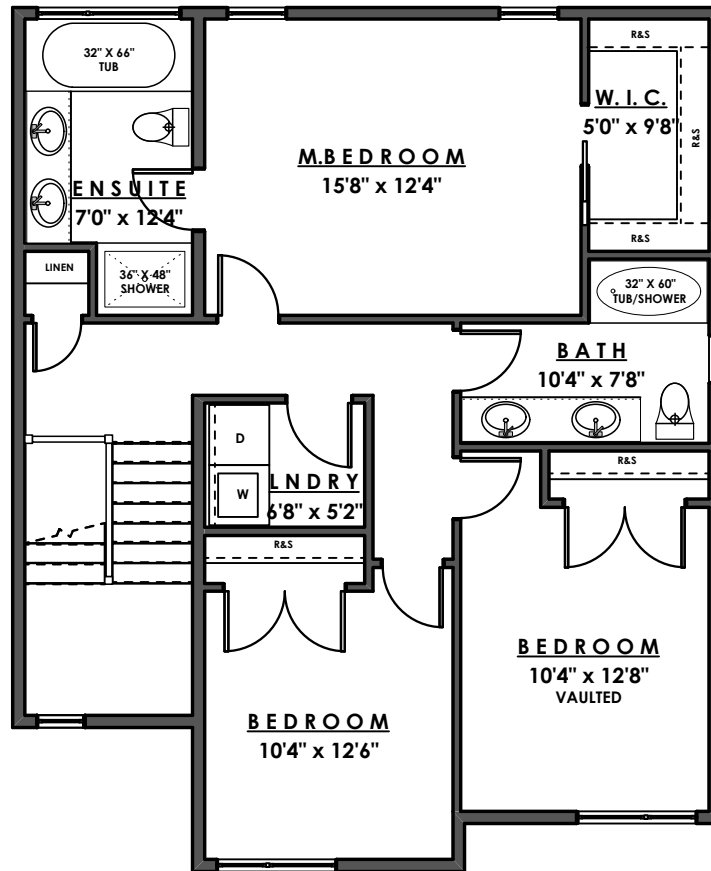

ROYAL BAY DRIVE

PARKSIDE
AT ROYAL BAY

MAIN FLOOR - 1024 sq.ft.

www.parb.ca

Ian Brown

Personal Real Estate Corporation

Jonathan Gittins

Real Estate Consultant

(250) 385 2033

ROYAL BAY DRIVE

PARKSIDE
AT ROYAL BAY

UPPER FLOOR - 906 sq.ft.

Ian Brown

Personal Real Estate Corporation

Jonathan Gittins

Real Estate Consultant

(250) 385 2033

www.parb.ca

ROYAL BAY DRIVE

PARKSIDE
AT ROYAL BAY

LOWER FLOOR - 620 sq.ft.

GARAGE - 462 sq.ft.

Ian Brown

Personal Real Estate Corporation