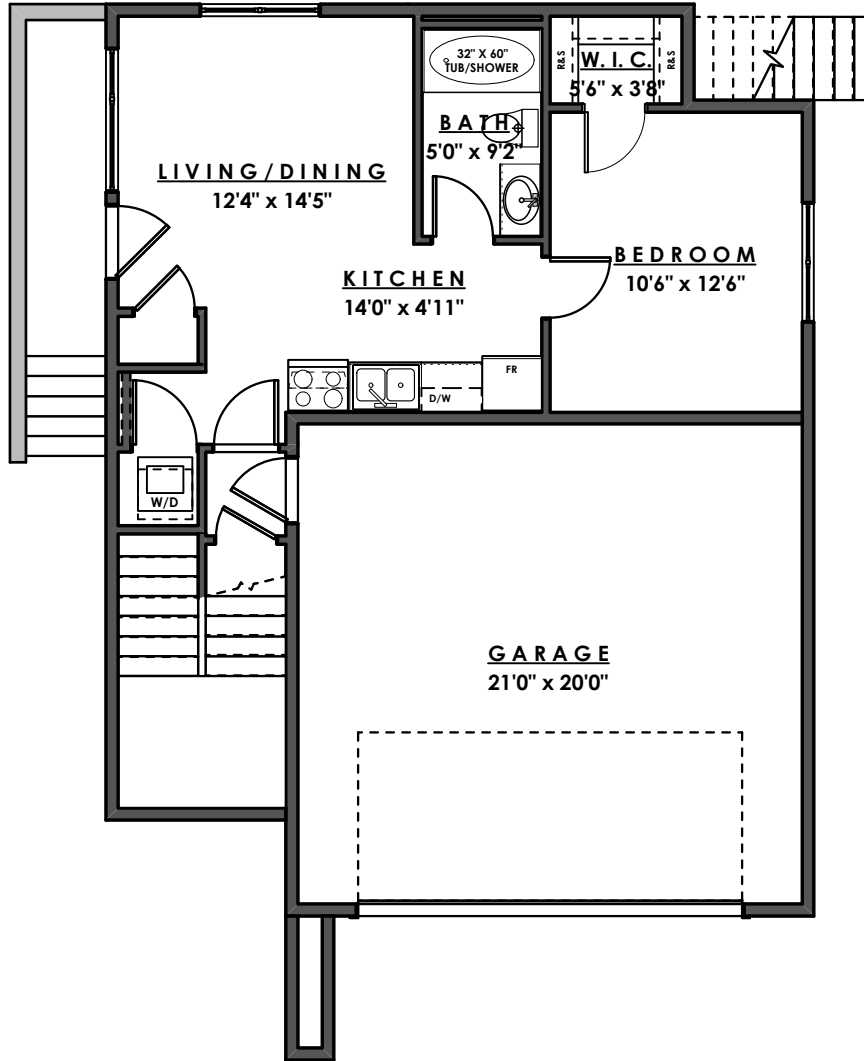

(250) 385 2033

www.parb.ca

ROYAL BAY DRIVE

PARKSIDE
AT ROYAL BAY

LOWER FLOOR - 620 sq.ft.

GARAGE - 462 sq.ft.

Ian Brown

Personal Real Estate Corporation