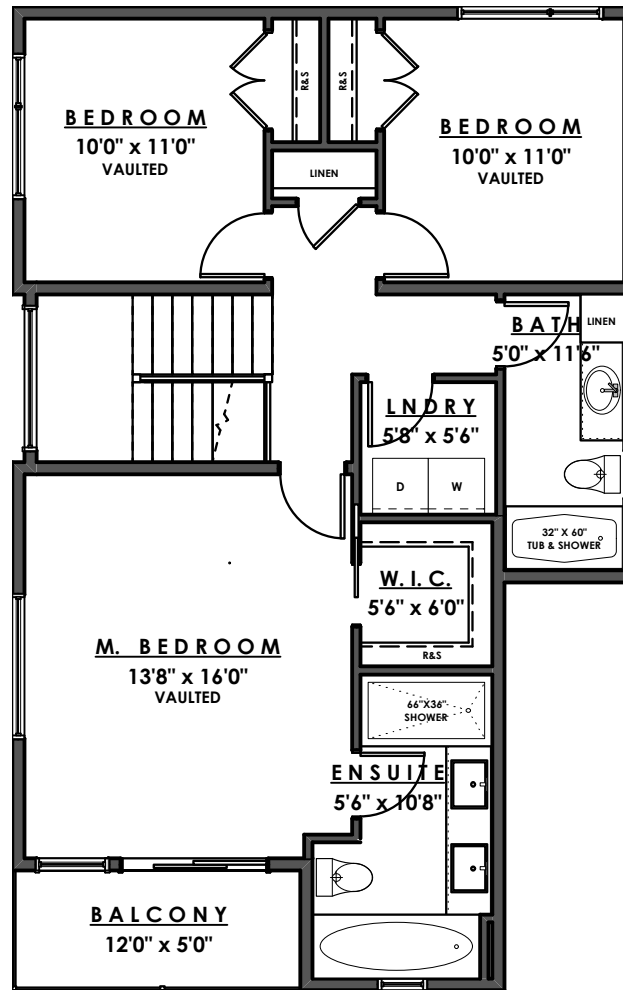

ROYAL BAY DRIVE

PARKSIDE
AT ROYAL BAY

MAIN FLOOR - 826 sq.ft.

Ian Brown
Personal Real Estate Corporation

Jonathan Gittins
Real Estate Consultant

(250) 385 2033

www.parb.ca

ROYAL BAY DRIVE

PARKSIDE
AT ROYAL BAY

UPPER FLOOR - 838 sq.ft.

Ian Brown
Personal Real Estate Corporation

Jonathan Gittins
Real Estate Consultant

(250) 385 2033

www.parb.ca

ROYAL BAY DRIVE

PARKSIDE
AT ROYAL BAY