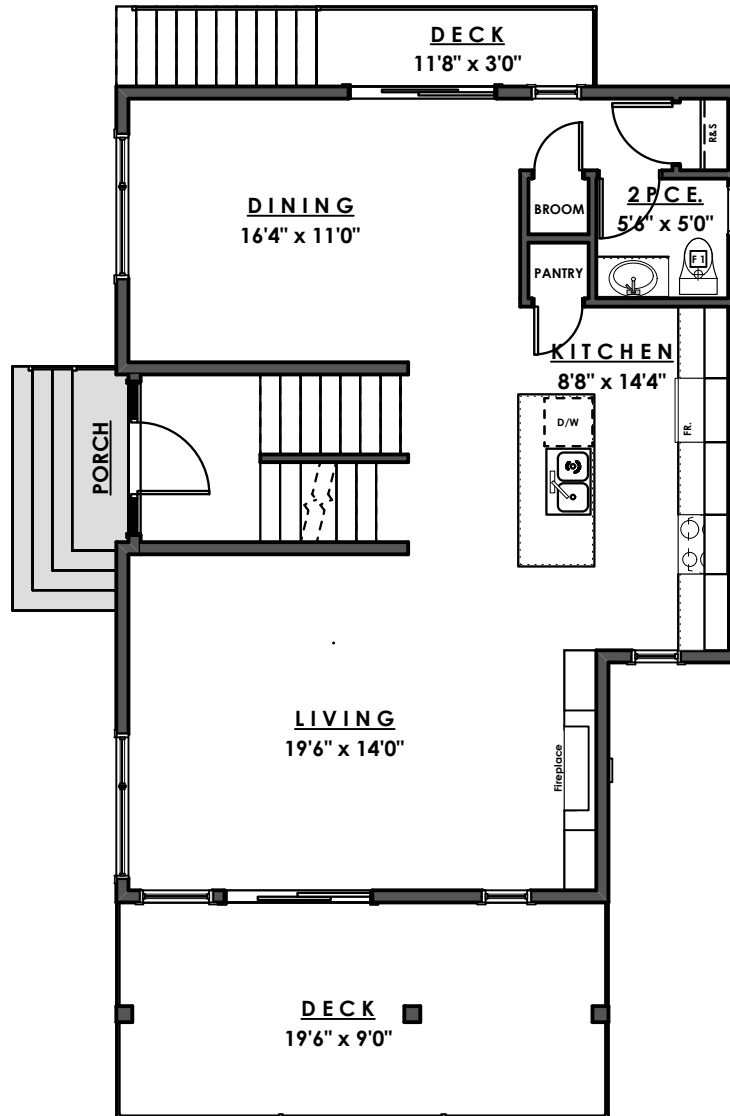

ROYAL BAY DRIVE

PARKSIDE
AT ROYAL BAY

MAIN FLOOR - 826 sq.ft.

Ian Brown
Personal Real Estate Corporation

Jonathan Gittins
Real Estate Consultant

(250) 385 2033

www.parb.ca

ROYAL BAY DRIVE

PARKSIDE
AT ROYAL BAY

UPPER FLOOR - 838 sq.ft.

Ian Brown
Personal Real Estate Corporation

Jonathan Gittins
Real Estate Consultant

(250) 385 2033

www.parb.ca

ROYAL BAY DRIVE

PARKSIDE
AT ROYAL BAY

LOWER FLOOR - 518 sq.ft.

GARAGE - 410 sq.ft.

Ian Brown
Personal Real Estate Corporation

Jonathan Gittins
Real Estate Consultant

(250) 385 2033

www.parb.ca