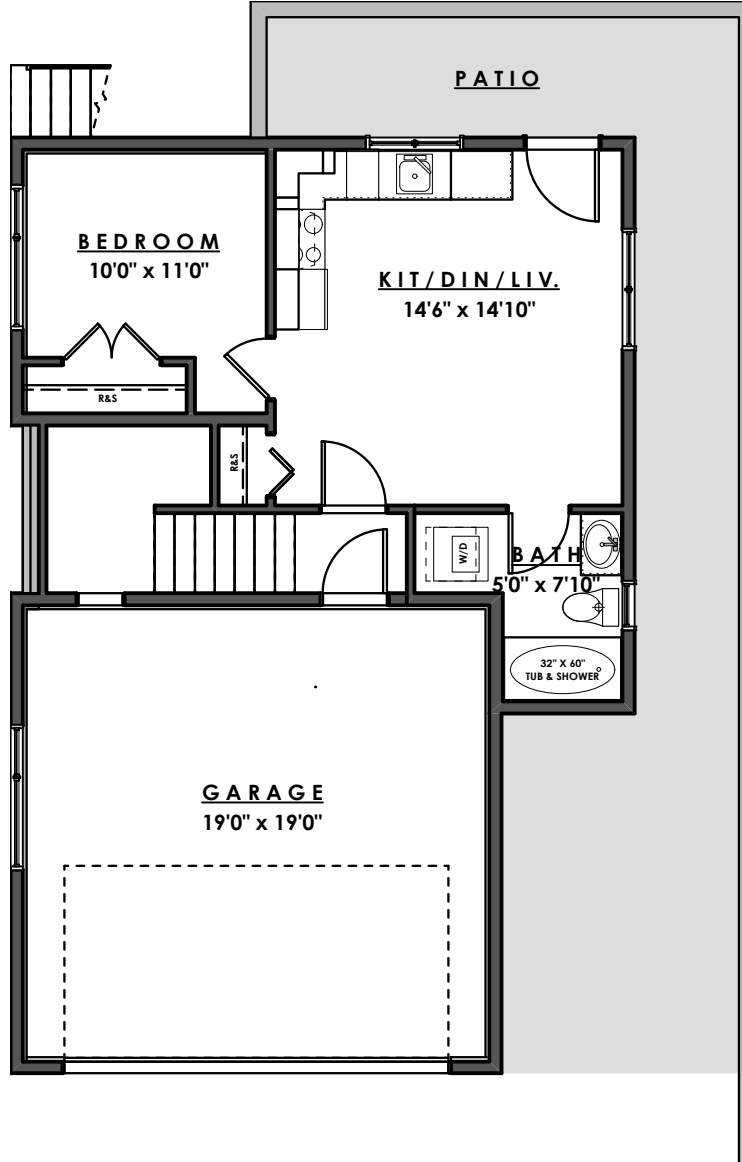

PARKSIDE
AT ROYAL BAY

UPPER FLOOR - 838 sq.ft.

Ian Brown
Personal Real Estate Corporation

Jonathan Gittins
Real Estate Consultant

(250) 385 2033

www.parb.ca

ROYAL BAY DRIVE

PARKSIDE
AT ROYAL BAY

LOWER FLOOR - 518 sq.ft.

GARAGE - 410 sq.ft.

Ian Brown
Personal Real Estate Corporation

Jonathan Gittins
Real Estate Consultant

(250) 385 2033

www.parb.ca