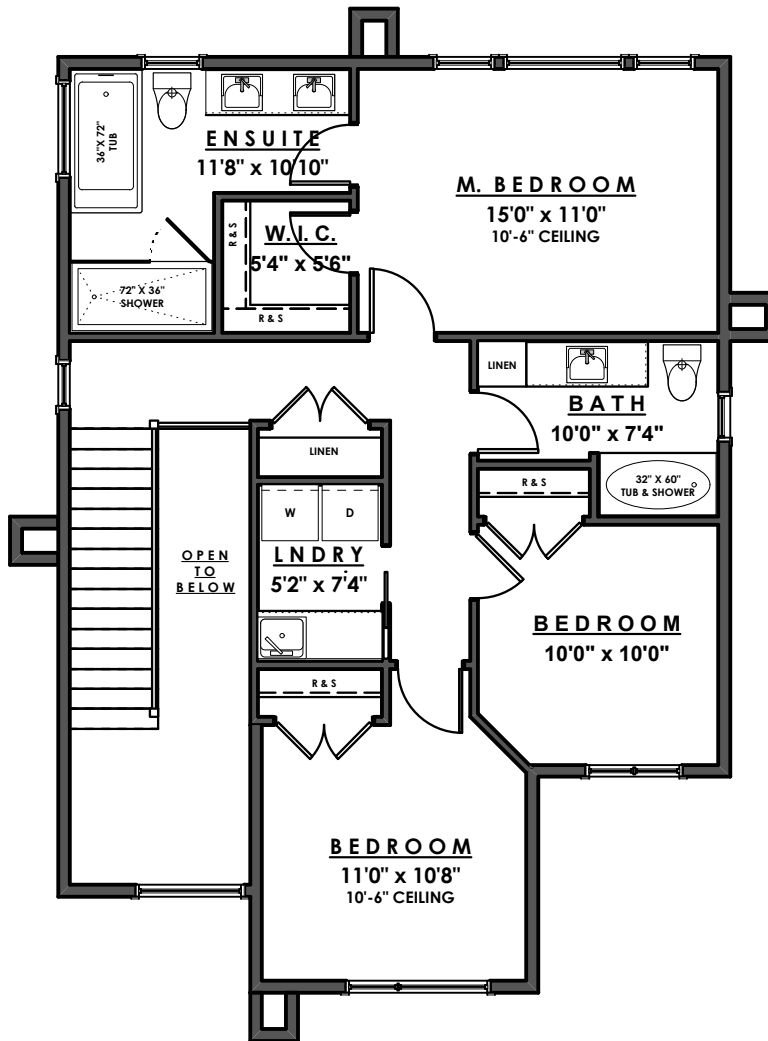

ROYAL BAY DRIVE

PARKSIDE
AT ROYAL BAY

MAIN FLOOR - 709 sq.ft.

GARAGE - 400 sq.ft.

Ian Brown
Personal Real Estate Corporation

Jonathan Gittins
Real Estate Consultant

(250) 385 2033

ROYAL BAY DRIVE

PARKSIDE
AT ROYAL BAY

UPPER FLOOR - 846 sq.ft.

Ian Brown
Personal Real Estate Corporation

Jonathan Gittins
Real Estate Consultant

(250) 385 2033

ROYAL BAY DRIVE

PARKSIDE
AT ROYAL BAY

LOWER FLOOR - 717 sq.ft.