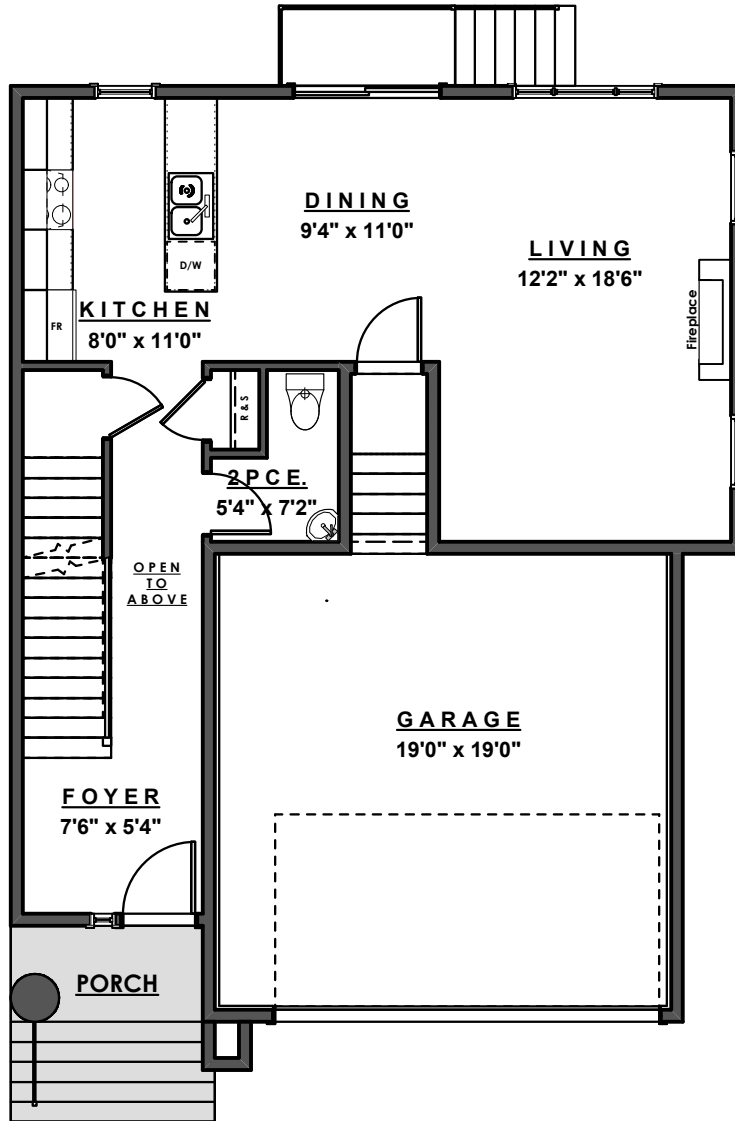

ROYAL BAY DRIVE

PARKSIDE
AT ROYAL BAY

MAIN FLOOR - 709 sq.ft.

GARAGE - 400 sq.ft.

Ian Brown
Personal Real Estate Corporation

Jonathan Gittins
Real Estate Consultant

(250) 385 2033

ROYAL BAY DRIVE

PARKSIDE
AT ROYAL BAY

UPPER FLOOR - 846 sq.ft.

Ian Brown
Personal Real Estate Corporation

Jonathan Gittins
Real Estate Consultant

(250) 385 2033

ROYAL BAY DRIVE

PARKSIDE
AT ROYAL BAY

LOWER FLOOR - 717 sq.ft.