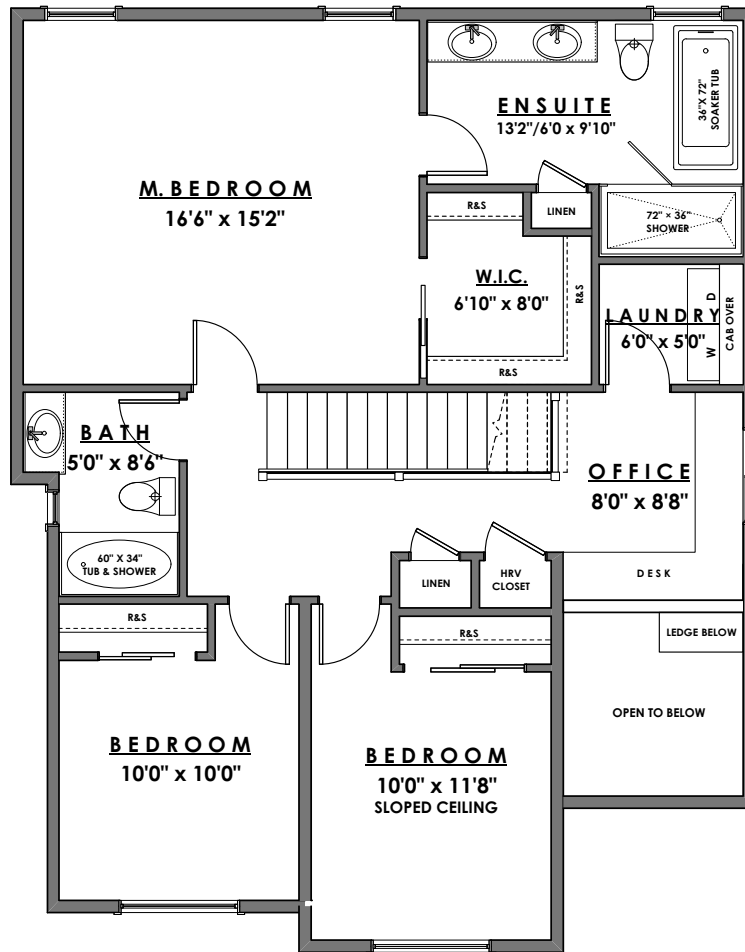

ROYAL BAY DRIVE

PARKSIDE  
AT ROYAL BAY

**MAIN FLOOR - 712 sq.ft.**

**GARAGE - 430 sq.ft.**

Ian Brown  
Personal Real Estate Corporation

Jonathan Gittins  
Real Estate Consultant

(250) 385 2033

www.parb.ca

ROYAL BAY DRIVE

PARKSIDE  
AT ROYAL BAY

**UPPER FLOOR - 1019 sq.ft.**

Ian Brown  
Personal Real Estate Corporation

Jonathan Gittins  
Real Estate Consultant

(250) 385 2033