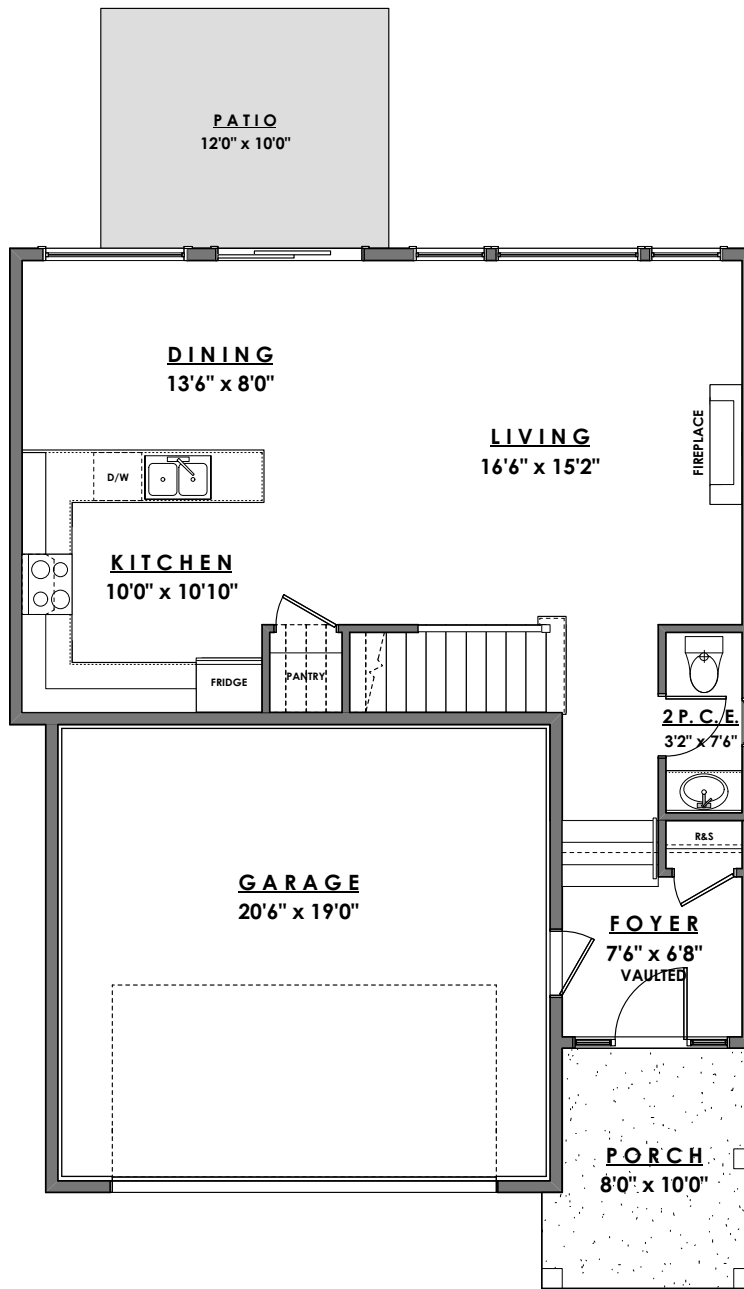

ROYAL BAY DRIVE

PARKSIDE  
AT ROYAL BAY

**MAIN FLOOR - 712 sq.ft.**

**GARAGE - 430 sq.ft.**

Ian Brown  
Personal Real Estate Corporation

Jonathan Gittins  
Real Estate Consultant

(250) 385 2033

www.parb.ca

ROYAL BAY DRIVE

PARKSIDE  
AT ROYAL BAY

**UPPER FLOOR - 1019 sq.ft.**

Ian Brown  
Personal Real Estate Corporation

Jonathan Gittins  
Real Estate Consultant

(250) 385 2033