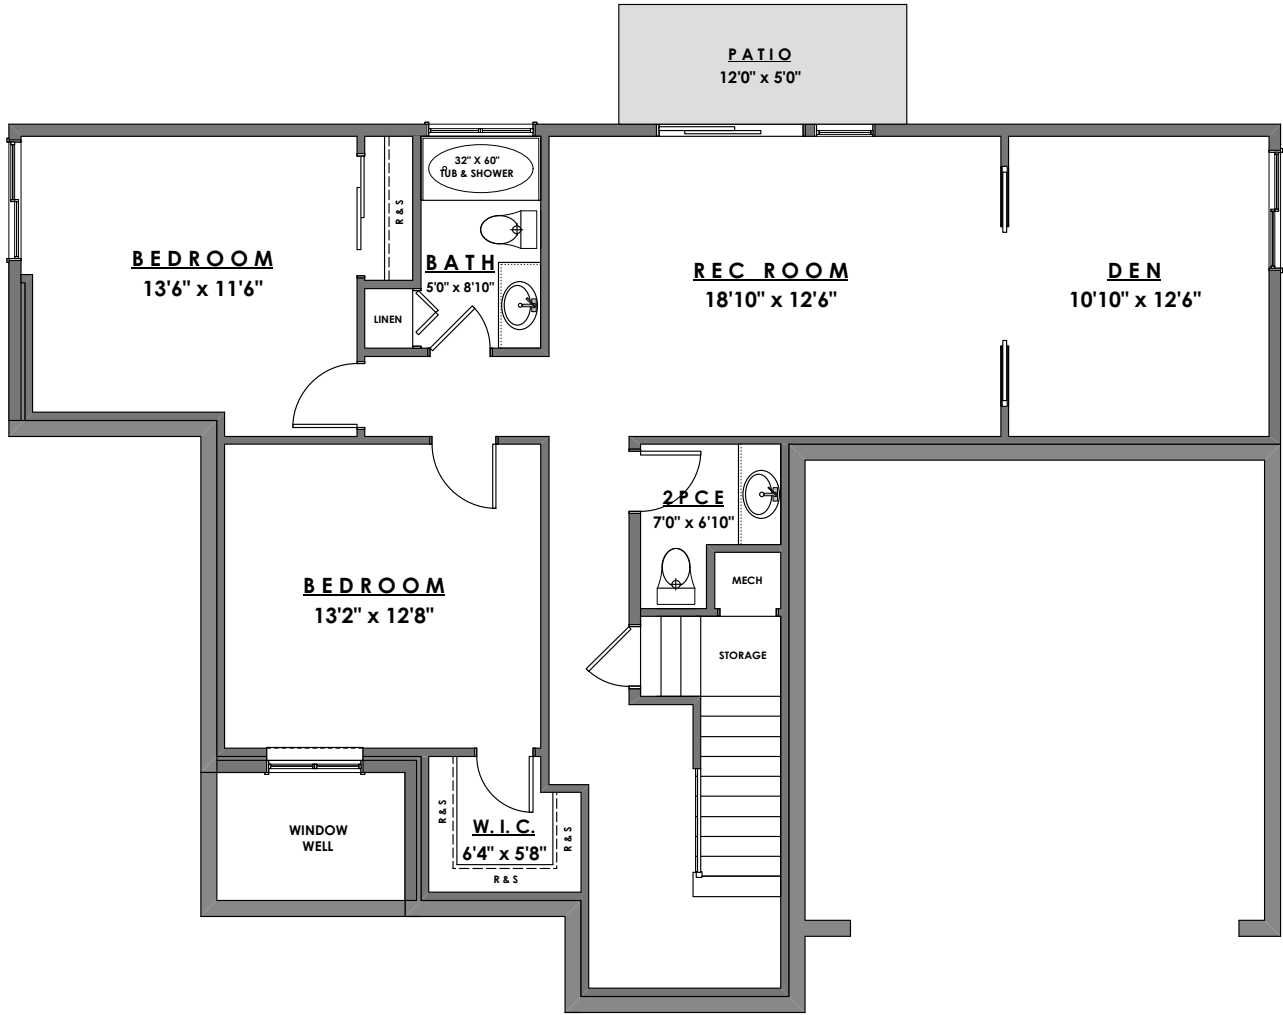

ROYAL BAY DRIVE

PARKSIDE
AT ROYAL BAY

MAIN FLOOR - 1194 sq.ft.

GARAGE - 400 sq.ft.

Ian Brown
Personal Real Estate Corporation

Jonathan Gittins
Real Estate Consultant

(250) 385 2033

ROYAL BAY DRIVE

PARKSIDE
AT ROYAL BAY

LOWER FLOOR - 1201 sq.ft.

Ian Brown
Personal Real Estate Corporation

Jonathan Gittins
Real Estate Consultant

(250) 385 2033