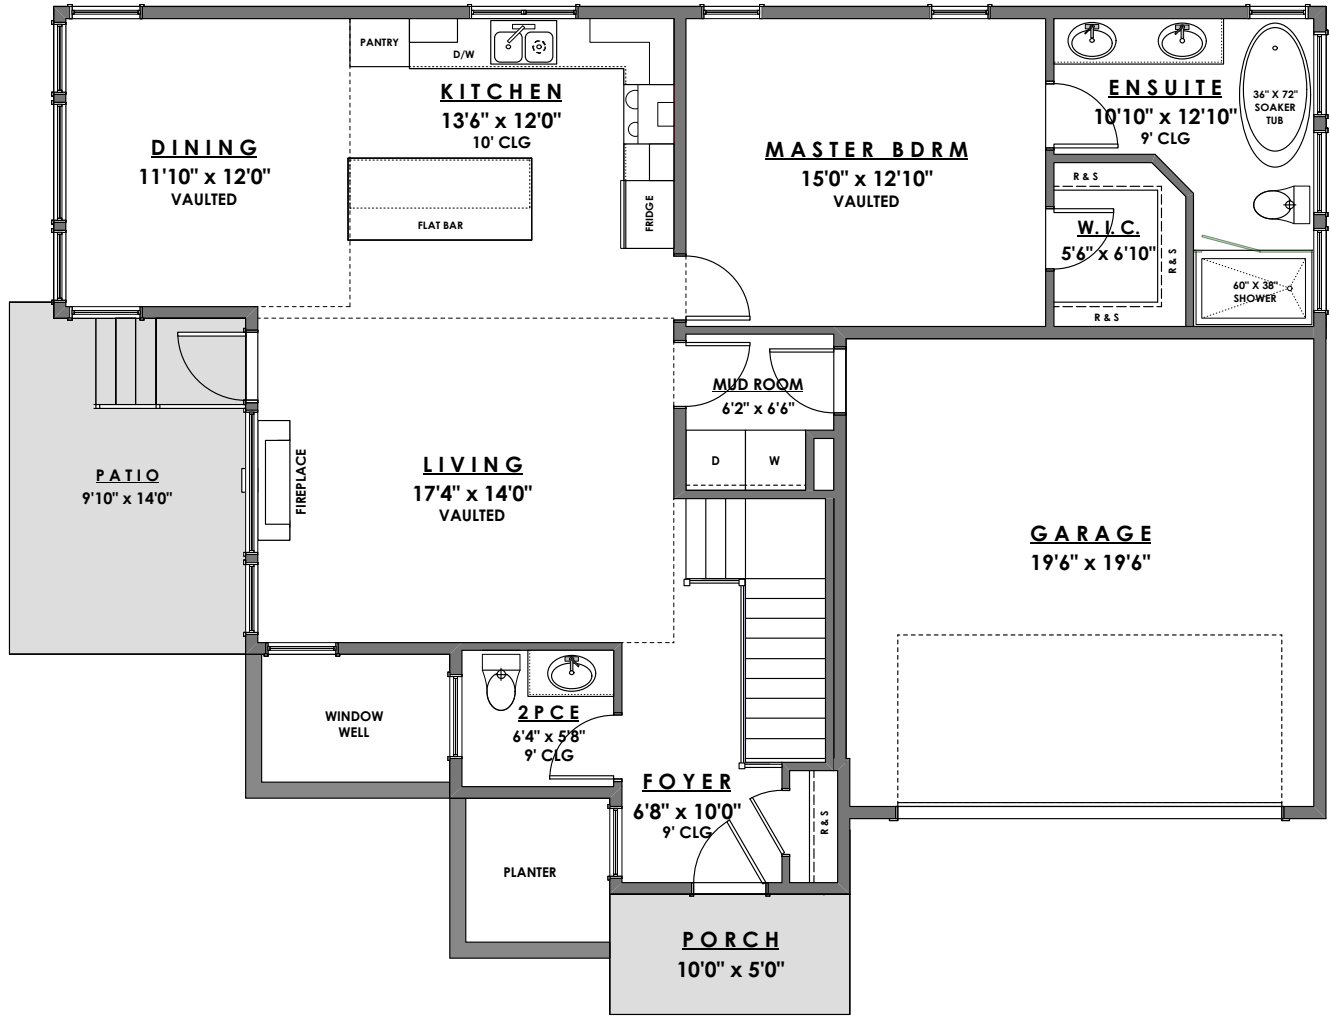

ROYAL BAY DRIVE

PARKSIDE
AT ROYAL BAY

MAIN FLOOR - 1194 sq.ft.

GARAGE - 400 sq.ft.

Ian Brown
Personal Real Estate Corporation

Jonathan Gittins
Real Estate Consultant

(250) 385 2033

ROYAL BAY DRIVE

PARKSIDE
AT ROYAL BAY

LOWER FLOOR - 1201 sq.ft.

Ian Brown
Personal Real Estate Corporation

Jonathan Gittins
Real Estate Consultant

(250) 385 2033