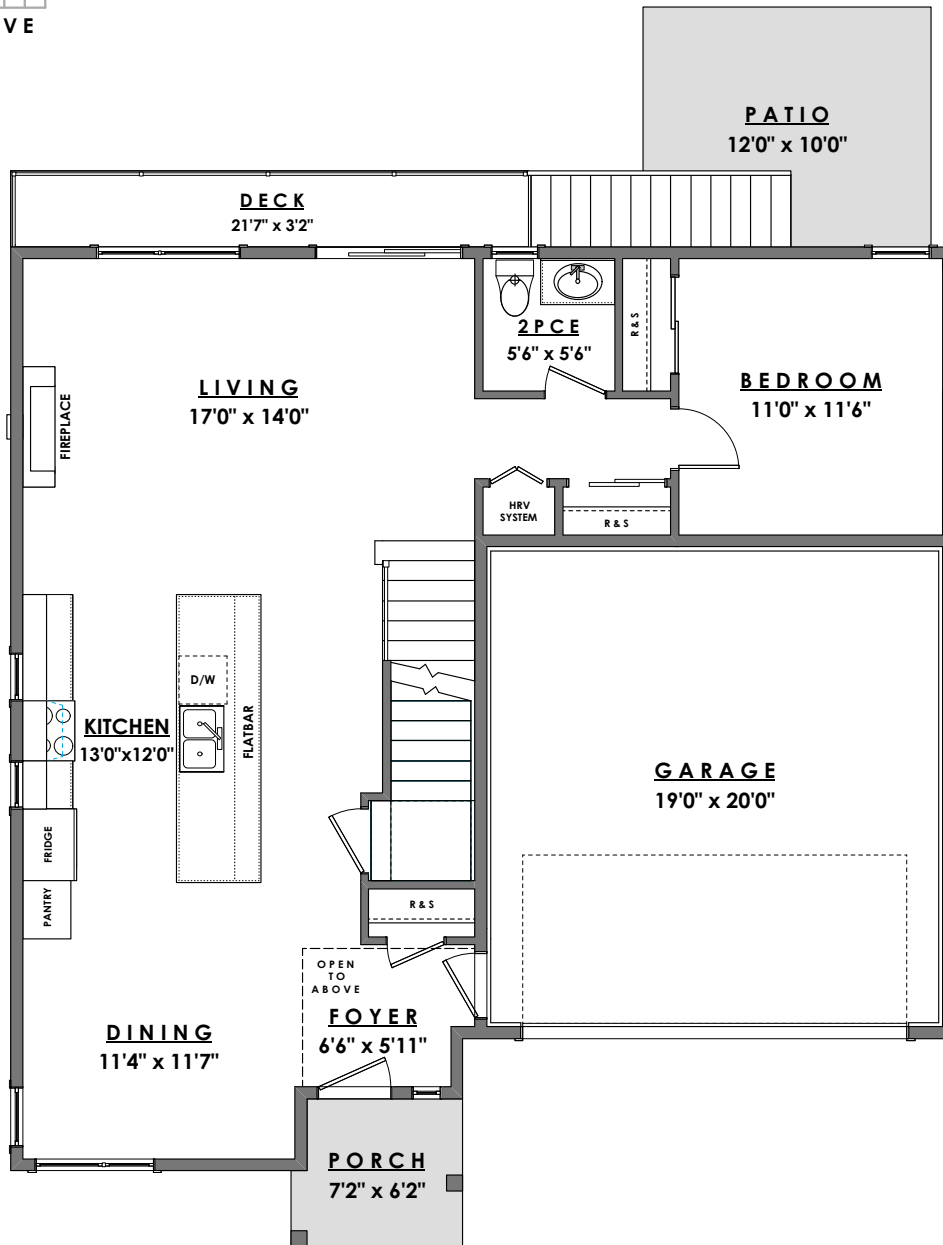

ROYAL BAY DRIVE

PARKSIDE  
AT ROYAL BAY

**MAIN FLOOR - 982 sq.ft.**

**GARAGE - 402 sq.ft.**

Ian Brown  
Personal Real Estate Corporation

Jonathan Gittins  
Real Estate Consultant

(250) 385 2033

ROYAL BAY DRIVE

PARKSIDE  
AT ROYAL BAY

UPPER FLOOR - 955 sq.ft.

Ian Brown  
Personal Real Estate Corporation

Jonathan Gittins  
Real Estate Consultant

(250) 385 2033

ROYAL BAY DRIVE

PARKSIDE  
AT ROYAL BAY

**LOWER FLOOR - 313 sq.ft.**