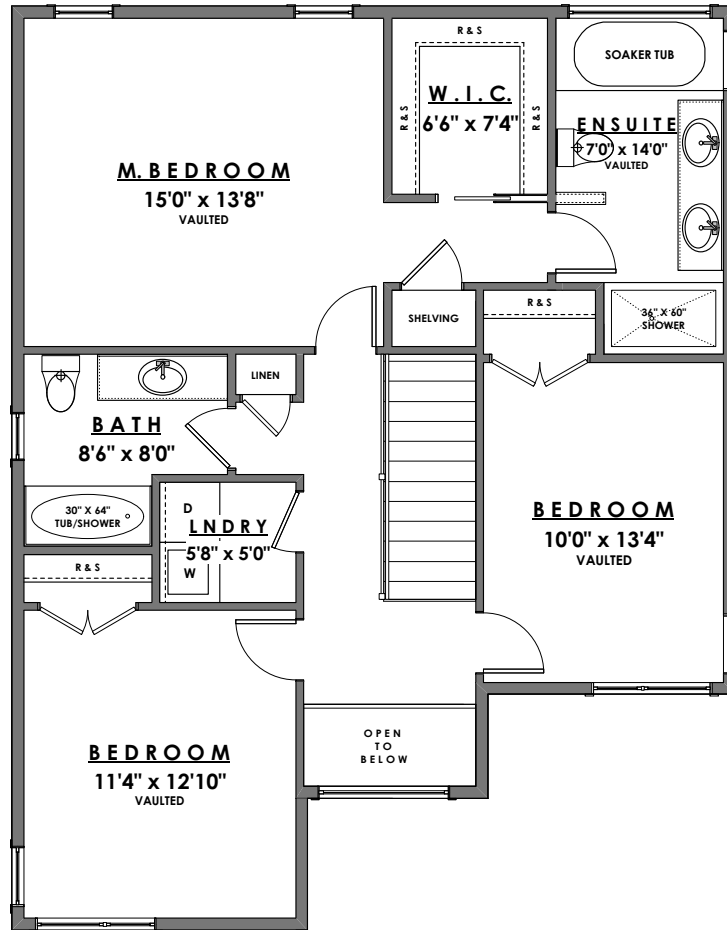

ROYAL BAY DRIVE

PARKSIDE  
AT ROYAL BAY

**MAIN FLOOR - 982 sq.ft.**

**GARAGE - 402 sq.ft.**

Ian Brown  
Personal Real Estate Corporation

Jonathan Gittins  
Real Estate Consultant

(250) 385 2033

ROYAL BAY DRIVE

PARKSIDE  
AT ROYAL BAY

UPPER FLOOR - 955 sq.ft.

Ian Brown  
Personal Real Estate Corporation

Jonathan Gittins  
Real Estate Consultant

(250) 385 2033

ROYAL BAY DRIVE

PARKSIDE  
AT ROYAL BAY

**LOWER FLOOR - 313 sq.ft.**