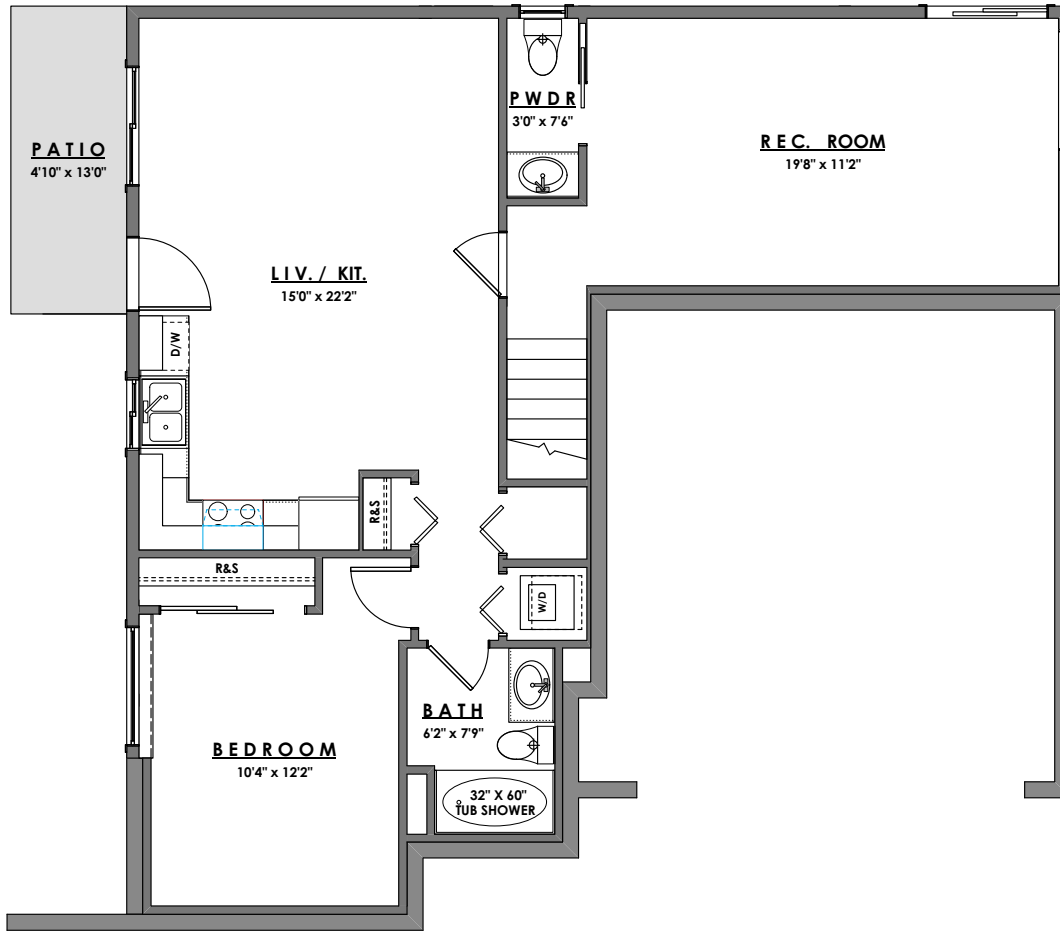

ROYAL BAY DRIVE

PARKSIDE  
AT ROYAL BAY

**MAIN FLOOR - 982 sq.ft.**

**GARAGE - 402 sq.ft.**

Ian Brown  
Personal Real Estate Corporation

Jonathan Gittins  
Real Estate Consultant

(250) 385 2033

ROYAL BAY DRIVE

PARKSIDE  
AT ROYAL BAY

UPPER FLOOR - 955 sq.ft.

Ian Brown  
Personal Real Estate Corporation

Jonathan Gittins  
Real Estate Consultant

(250) 385 2033

ROYAL BAY DRIVE

PARKSIDE  
AT ROYAL BAY

**LOWER FLOOR - 313 sq.ft.**