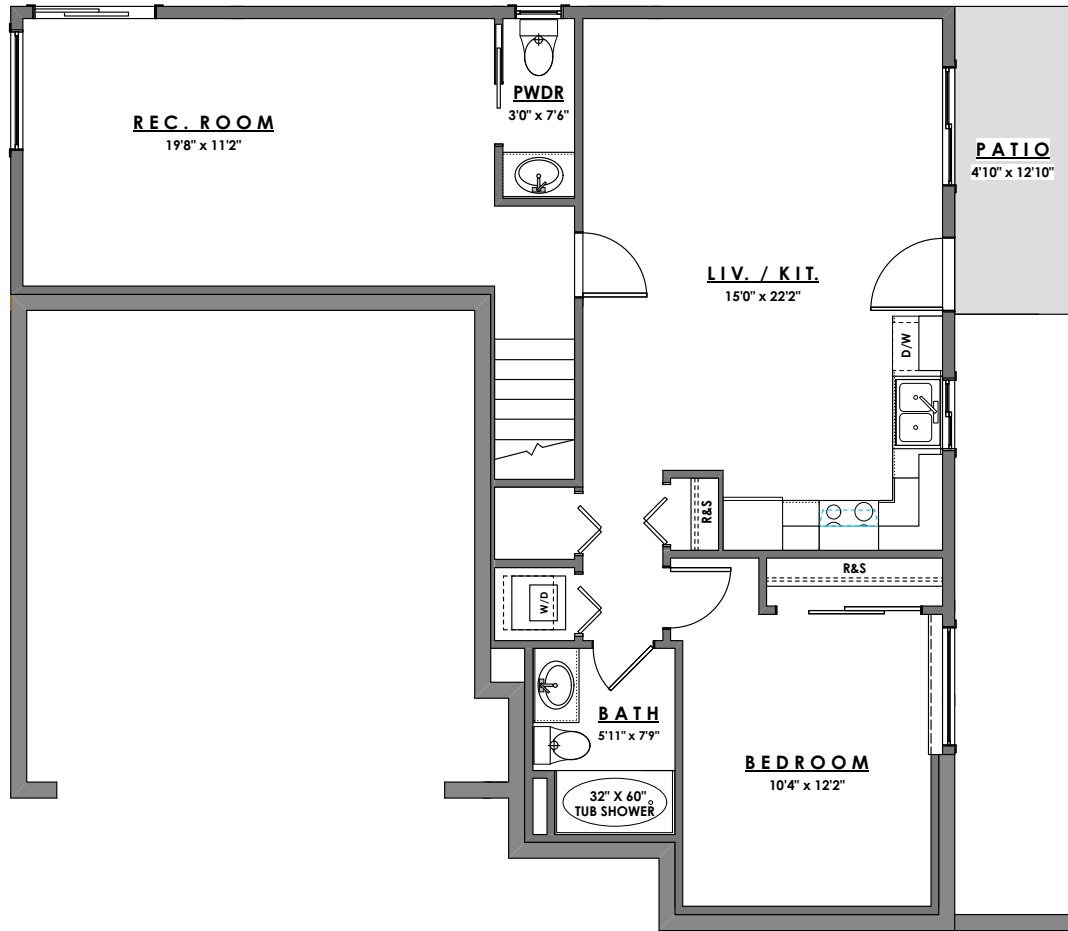

ROYAL BAY DRIVE

PARKSIDE
AT ROYAL BAY

MAIN FLOOR - 976 ft²

GARAGE - 405 ft²

Ian Brown
Personal Real Estate Corporation

Jonathan Gittins
Real Estate Consultant

(250) 385 2033

ROYAL BAY DRIVE

PARKSIDE
AT ROYAL BAY

UPPER FLOOR - 947 ft²

Ian Brown

Personal Real Estate Corporation

Jonathan Gittins

Real Estate Consultant

(250) 385 2033

www.parb.ca

ROYAL BAY DRIVE

PARKSIDE
AT ROYAL BAY

LOWER FLOOR - 313 ft²

SUITE - 638 ft²

Ian Brown
Personal Real Estate Corporation

Jonathan Gittins
Real Estate Consultant

(250) 385 2033

www.parb.ca