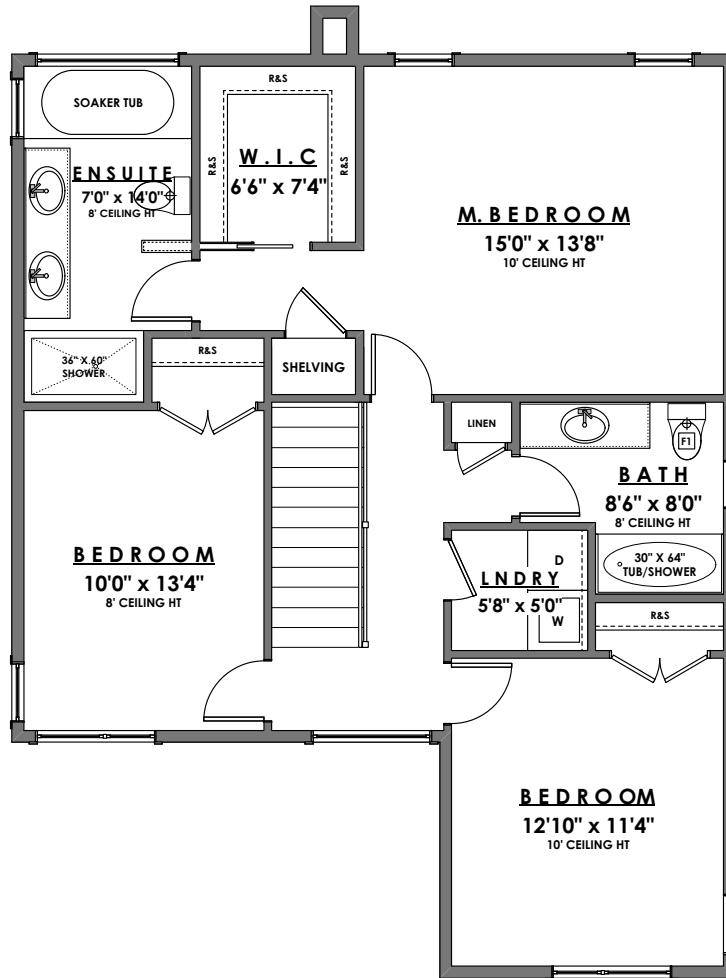

ROYAL BAY DRIVE

PARKSIDE
AT ROYAL BAY

MAIN FLOOR - 976 ft²

GARAGE - 405 ft²

Ian Brown
Personal Real Estate Corporation

Jonathan Gittins
Real Estate Consultant

(250) 385 2033

ROYAL BAY DRIVE

PARKSIDE
AT ROYAL BAY

UPPER FLOOR - 947 ft²

Ian Brown

Personal Real Estate Corporation

Jonathan Gittins

Real Estate Consultant

(250) 385 2033

www.parb.ca

ROYAL BAY DRIVE

PARKSIDE
AT ROYAL BAY

LOWER FLOOR - 313 ft²

SUITE - 638 ft²

Ian Brown
Personal Real Estate Corporation

Jonathan Gittins
Real Estate Consultant

(250) 385 2033

www.parb.ca