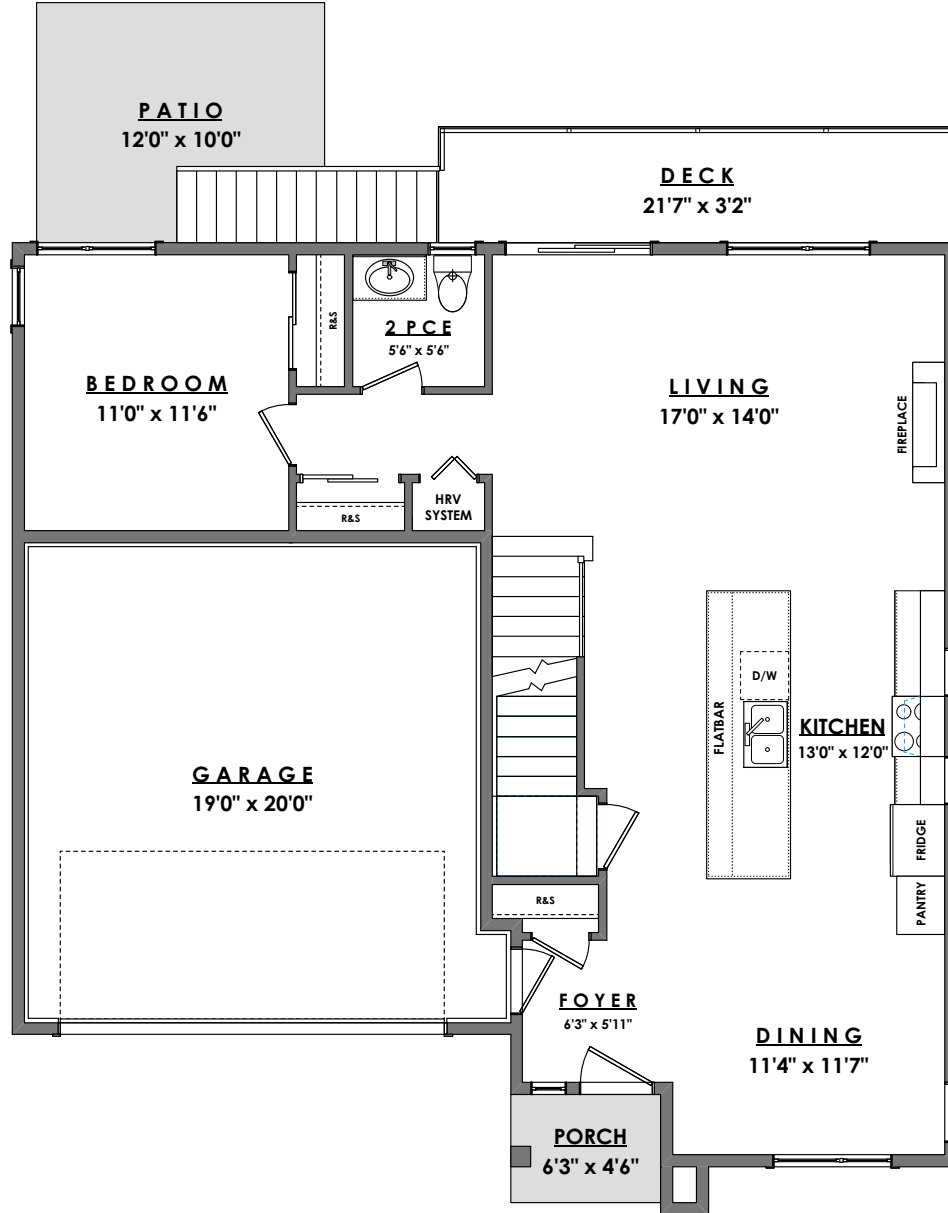

ROYAL BAY DRIVE

PARKSIDE
AT ROYAL BAY

MAIN FLOOR - 976 ft²

GARAGE - 405 ft²

Ian Brown
Personal Real Estate Corporation

Jonathan Gittins
Real Estate Consultant

(250) 385 2033

ROYAL BAY DRIVE

PARKSIDE
AT ROYAL BAY

UPPER FLOOR - 947 ft²

Ian Brown

Personal Real Estate Corporation

Jonathan Gittins

Real Estate Consultant

(250) 385 2033

www.parb.ca

ROYAL BAY DRIVE

PARKSIDE
AT ROYAL BAY

LOWER FLOOR - 313 ft²

SUITE - 638 ft²

Ian Brown
Personal Real Estate Corporation

Jonathan Gittins
Real Estate Consultant

(250) 385 2033

www.parb.ca