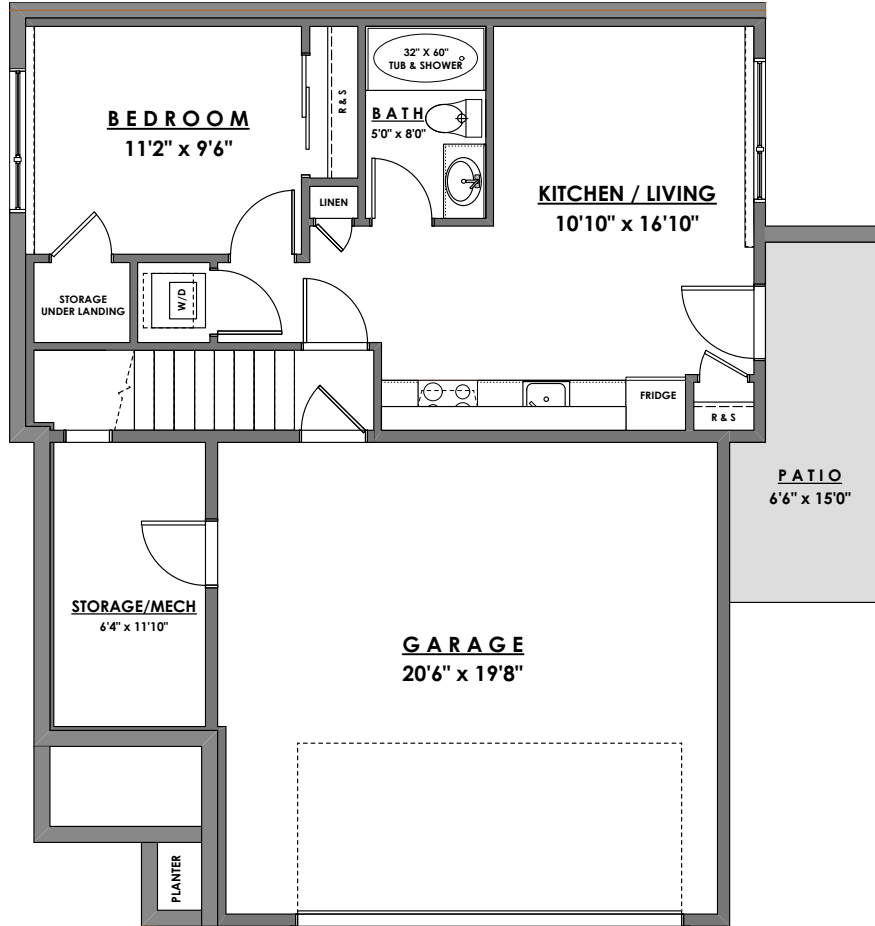

PARKSIDE
AT ROYAL BAY

UPPER FLOOR - 874 sq.ft.

Ian Brown

Personal Real Estate Corporation

Jonathan Gittins

Real Estate Consultant

(250) 385 2033

www.parb.ca

ROYAL BAY DRIVE

PARKSIDE
AT ROYAL BAY

MAIN RESIDENCE - 159 sq.ft.

SUITE - 519 sq.ft.

GARAGE - 431 sq.ft.

Ian Brown

Personal Real Estate Corporation

Jonathan Gittins