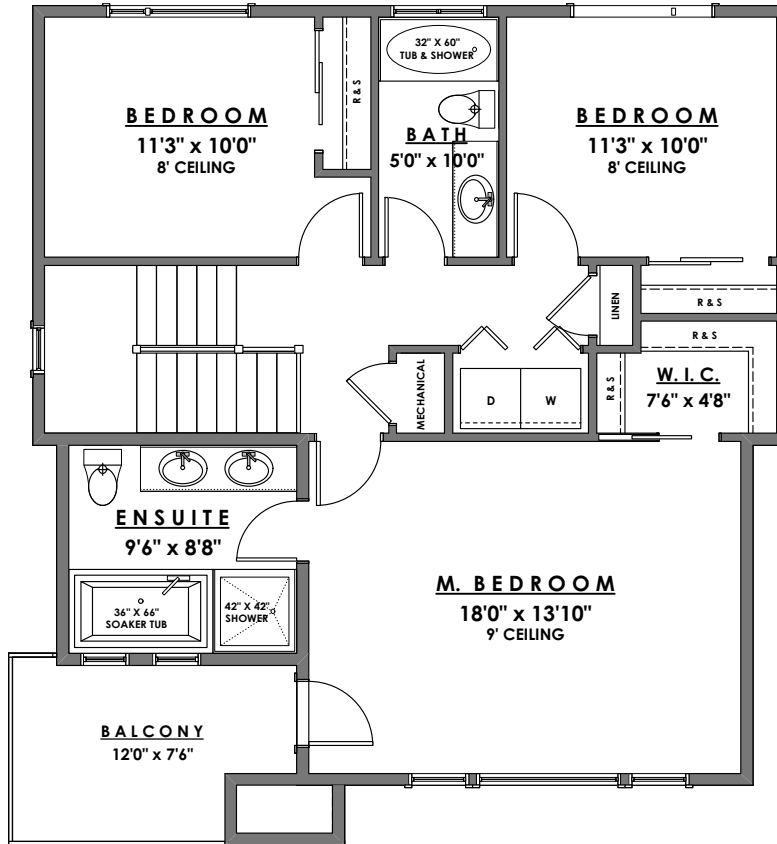

ROYAL BAY DRIVE

PARKSIDE
AT ROYAL BAY

MAIN FLOOR - 990 sq.ft.

www.parb.ca

Ian Brown
Personal Real Estate Corporation

Jonathan Gittins
Real Estate Consultant

(250) 385 2033

ROYAL BAY DRIVE

PARKSIDE
AT ROYAL BAY

UPPER FLOOR - 874 sq.ft.

Ian Brown

Personal Real Estate Corporation

Jonathan Gittins

Real Estate Consultant

(250) 385 2033

www.parb.ca

ROYAL BAY DRIVE

PARKSIDE
AT ROYAL BAY

MAIN RESIDENCE - 159 sq.ft.

SUITE - 519 sq.ft.

GARAGE - 431 sq.ft.

Ian Brown

Personal Real Estate Corporation

Jonathan Gittins