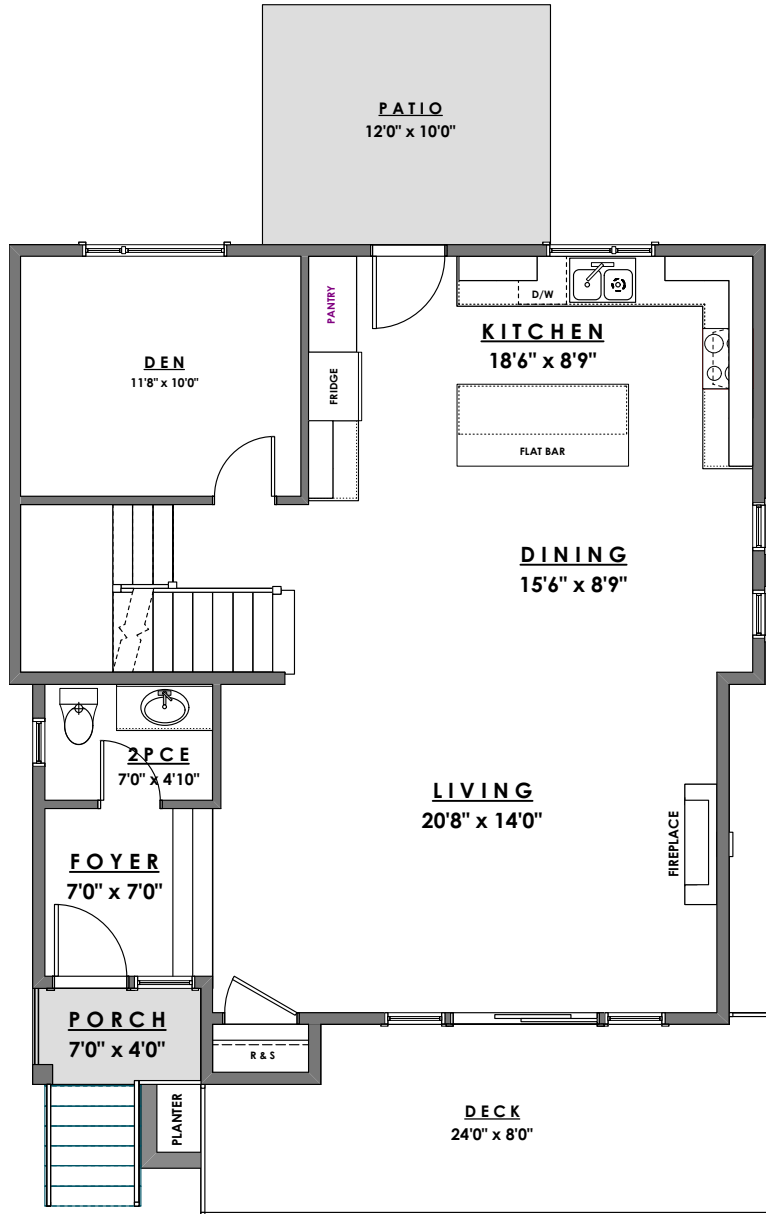

ROYAL BAY DRIVE

PARKSIDE
AT ROYAL BAY

MAIN FLOOR - 990 sq.ft.

www.parb.ca

Ian Brown
Personal Real Estate Corporation

Jonathan Gittins
Real Estate Consultant

(250) 385 2033

ROYAL BAY DRIVE

PARKSIDE
AT ROYAL BAY

UPPER FLOOR - 874 sq.ft.

Ian Brown

Personal Real Estate Corporation

Jonathan Gittins

Real Estate Consultant

(250) 385 2033

www.parb.ca

ROYAL BAY DRIVE

PARKSIDE
AT ROYAL BAY

MAIN RESIDENCE - 159 sq.ft.

SUITE - 519 sq.ft.

GARAGE - 431 sq.ft.

Ian Brown

Personal Real Estate Corporation

Jonathan Gittins