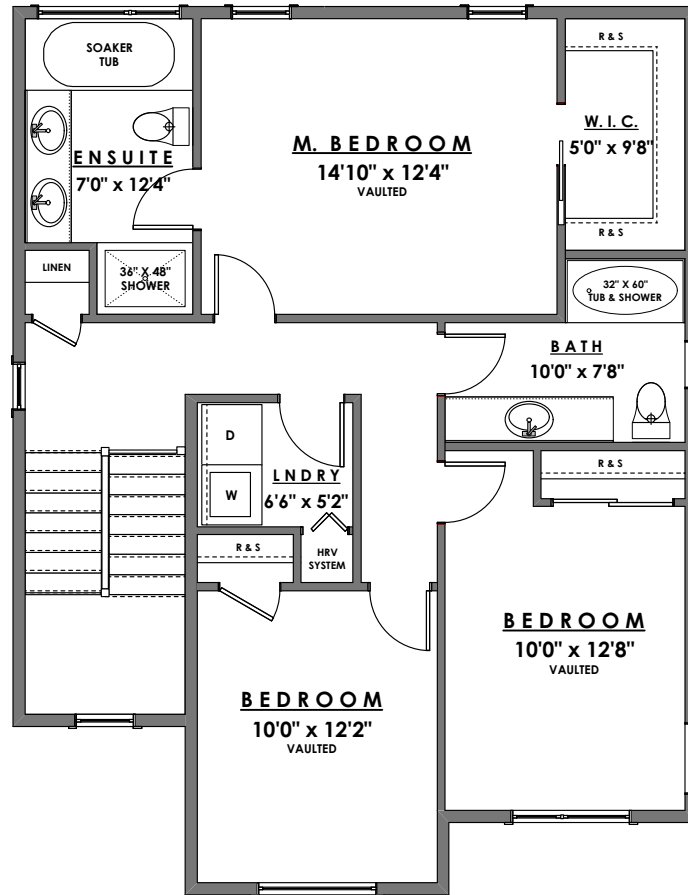

ROYAL BAY DRIVE

PARKSIDE  
AT ROYAL BAY

**MAIN FLOOR - 953 sq.ft.**

Ian Brown

Personal Real Estate Corporation

Jonathan Gittins

Real Estate Consultant

(250) 385 2033

www.parb.ca

ROYAL BAY DRIVE

PARKSIDE  
AT ROYAL BAY

UPPER FLOOR - 900 sq.ft.

Ian Brown  
Personal Real Estate Corporation

Jonathan Gittins  
Real Estate Consultant

(250) 385 2033

Floorplans subject to change by the developer without notice

www.parb.ca

ROYAL BAY DRIVE

PARKSIDE  
AT ROYAL BAY

**LOWER FLOOR - 99 sq.ft.**

**SUITE - 473 sq.ft.**

**GARAGE - 444 sq.ft.**

Ian Brown  
Personal Real Estate Corporation

Jonathan Gittins  
Real Estate Consultant