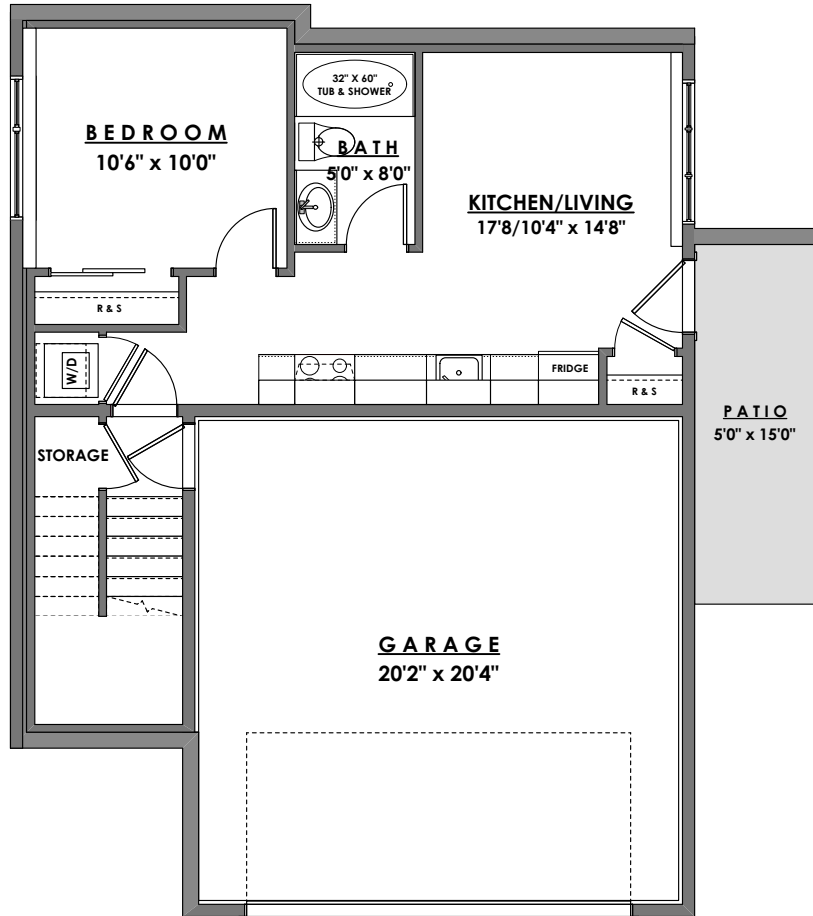

www.parb.ca

ROYAL BAY DRIVE

PARKSIDE  
AT ROYAL BAY

UPPER FLOOR - 900 sq.ft.

Ian Brown  
Personal Real Estate Corporation

Jonathan Gittins  
Real Estate Consultant

(250) 385 2033

Floorplans subject to change by the developer without notice

www.parb.ca

ROYAL BAY DRIVE

PARKSIDE  
AT ROYAL BAY

**LOWER FLOOR - 99 sq.ft.**

**SUITE - 473 sq.ft.**

**GARAGE - 444 sq.ft.**

Ian Brown  
Personal Real Estate Corporation

Jonathan Gittins  
Real Estate Consultant