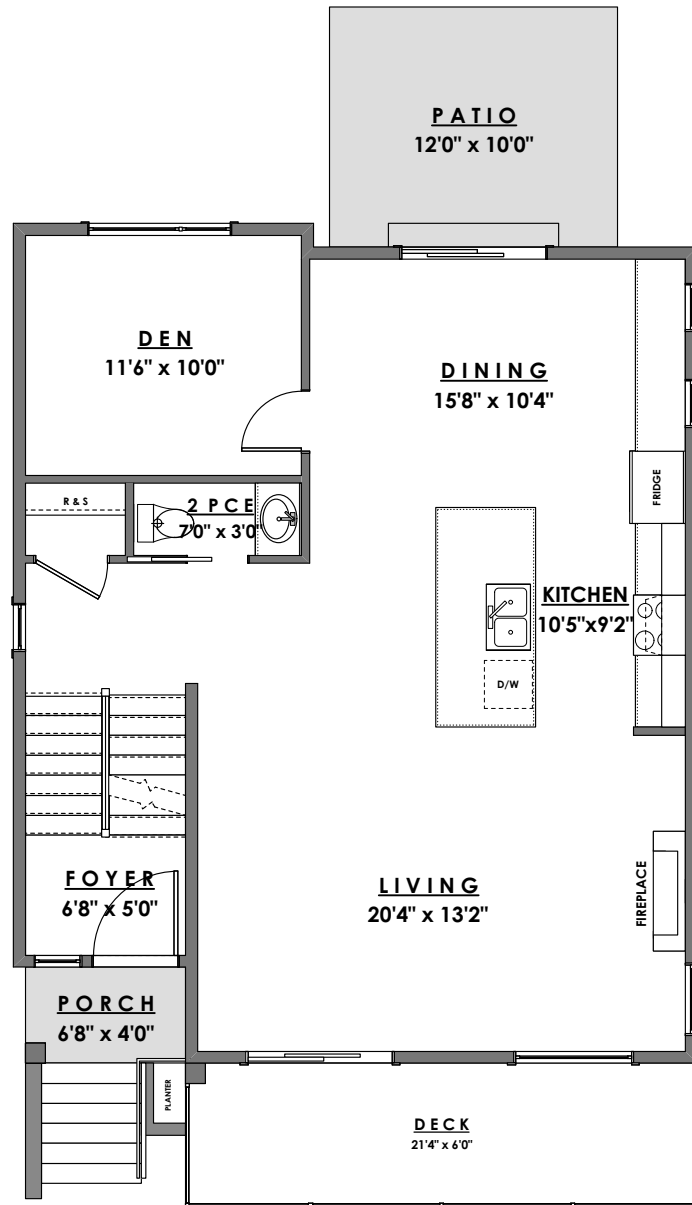

ROYAL BAY DRIVE

PARKSIDE  
AT ROYAL BAY

**MAIN FLOOR - 953 sq.ft.**

Ian Brown

Personal Real Estate Corporation

Jonathan Gittins

Real Estate Consultant

(250) 385 2033

www.parb.ca

ROYAL BAY DRIVE

PARKSIDE  
AT ROYAL BAY

UPPER FLOOR - 900 sq.ft.

Ian Brown  
Personal Real Estate Corporation

Jonathan Gittins  
Real Estate Consultant

(250) 385 2033

Floorplans subject to change by the developer without notice

www.parb.ca

ROYAL BAY DRIVE

PARKSIDE  
AT ROYAL BAY

**LOWER FLOOR - 99 sq.ft.**

**SUITE - 473 sq.ft.**

**GARAGE - 444 sq.ft.**

Ian Brown  
Personal Real Estate Corporation

Jonathan Gittins  
Real Estate Consultant