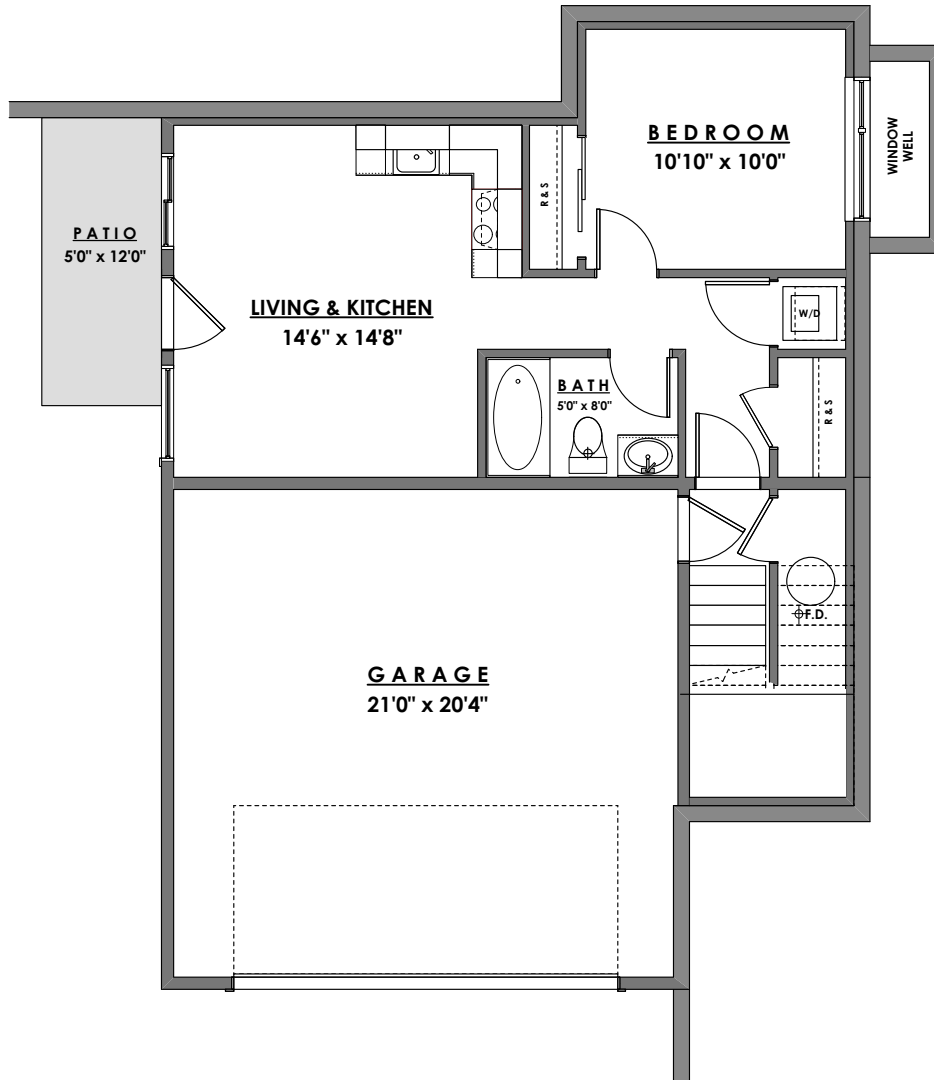

PARKSIDE
AT ROYAL BAY

UPPER FLOOR - 906 sq.ft.

Ian Brown

Personal Real Estate Corporation

Jonathan Gittins

Real Estate Consultant

(250) 385 2033

www.parb.ca

ROYAL BAY DRIVE

PARKSIDE
AT ROYAL BAY

MAIN RESIDENCE - 107 sq.ft.

SUITE - 513 sq.ft.

GARAGE - 464 sq.ft.

Ian Brown

Personal Real Estate Corporation

Jonathan Gittins