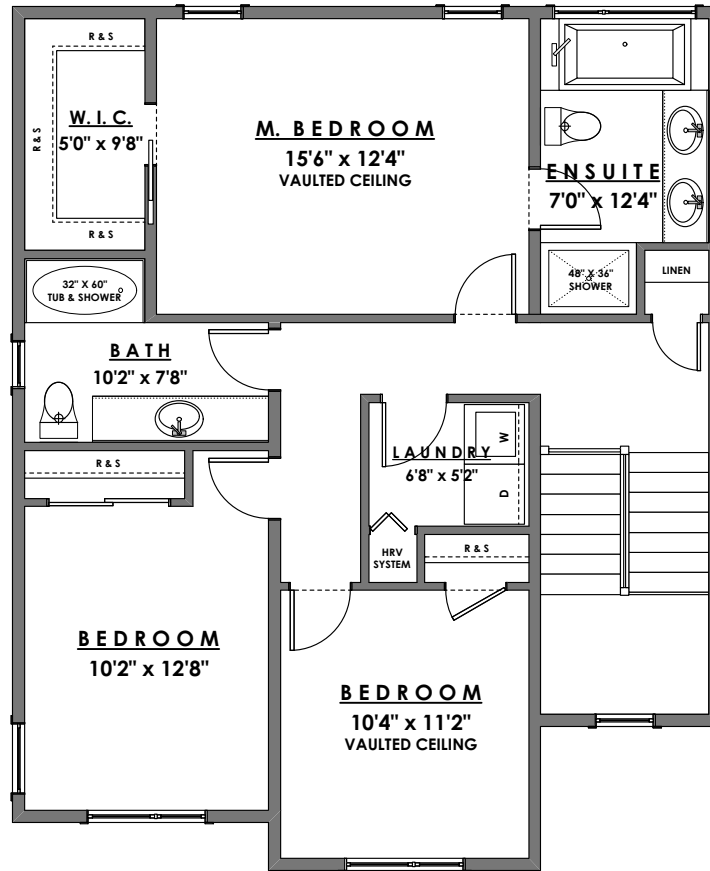

ROYAL BAY DRIVE

PARKSIDE
AT ROYAL BAY

MAIN FLOOR - 1024 sq.ft.

Ian Brown
Personal Real Estate Corporation

Jonathan Gittins
Real Estate Consultant

(250) 385 2033

www.parb.ca

ROYAL BAY DRIVE

PARKSIDE
AT ROYAL BAY

UPPER FLOOR - 906 sq.ft.

Ian Brown

Personal Real Estate Corporation

Jonathan Gittins

Real Estate Consultant

(250) 385 2033

www.parb.ca

ROYAL BAY DRIVE

PARKSIDE
AT ROYAL BAY

MAIN RESIDENCE - 107 sq.ft.

SUITE - 513 sq.ft.

GARAGE - 464 sq.ft.

Ian Brown

Personal Real Estate Corporation

Jonathan Gittins