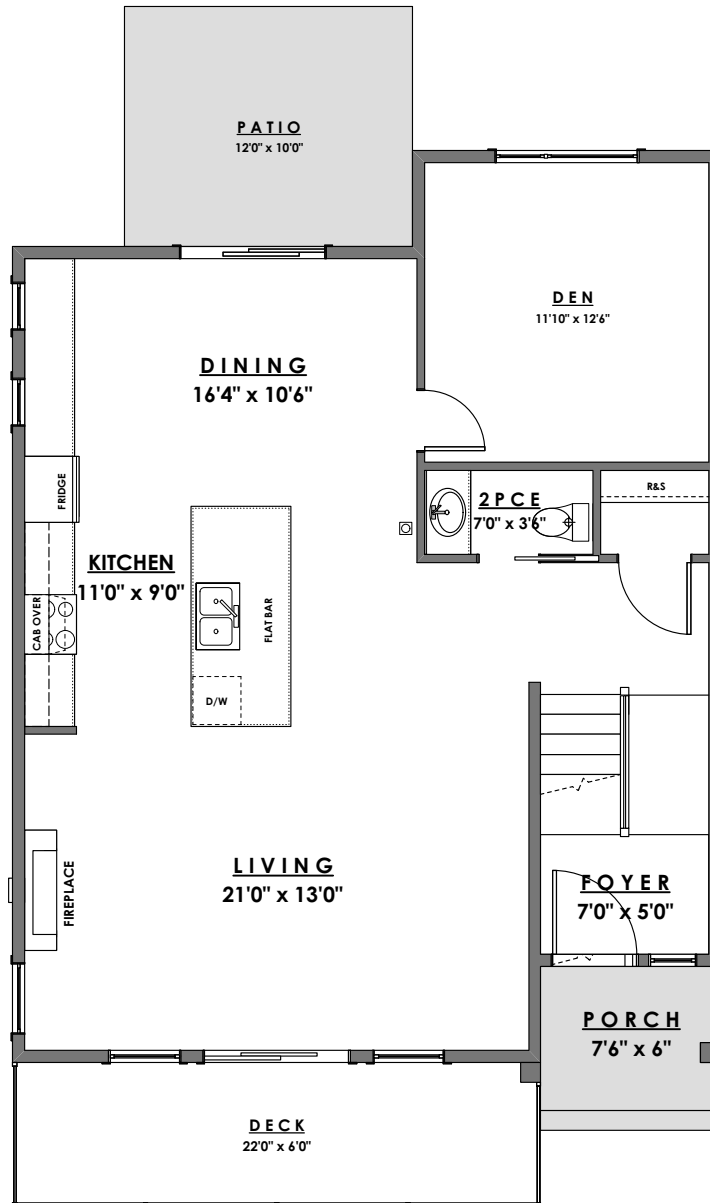

ROYAL BAY DRIVE

PARKSIDE
AT ROYAL BAY

MAIN FLOOR - 1024 sq.ft.

Ian Brown
Personal Real Estate Corporation

Jonathan Gittins
Real Estate Consultant

(250) 385 2033

www.parb.ca

ROYAL BAY DRIVE

PARKSIDE
AT ROYAL BAY

UPPER FLOOR - 906 sq.ft.

Ian Brown

Personal Real Estate Corporation

Jonathan Gittins

Real Estate Consultant

(250) 385 2033

www.parb.ca

ROYAL BAY DRIVE

PARKSIDE
AT ROYAL BAY

MAIN RESIDENCE - 107 sq.ft.

SUITE - 513 sq.ft.

GARAGE - 464 sq.ft.

Ian Brown

Personal Real Estate Corporation

Jonathan Gittins