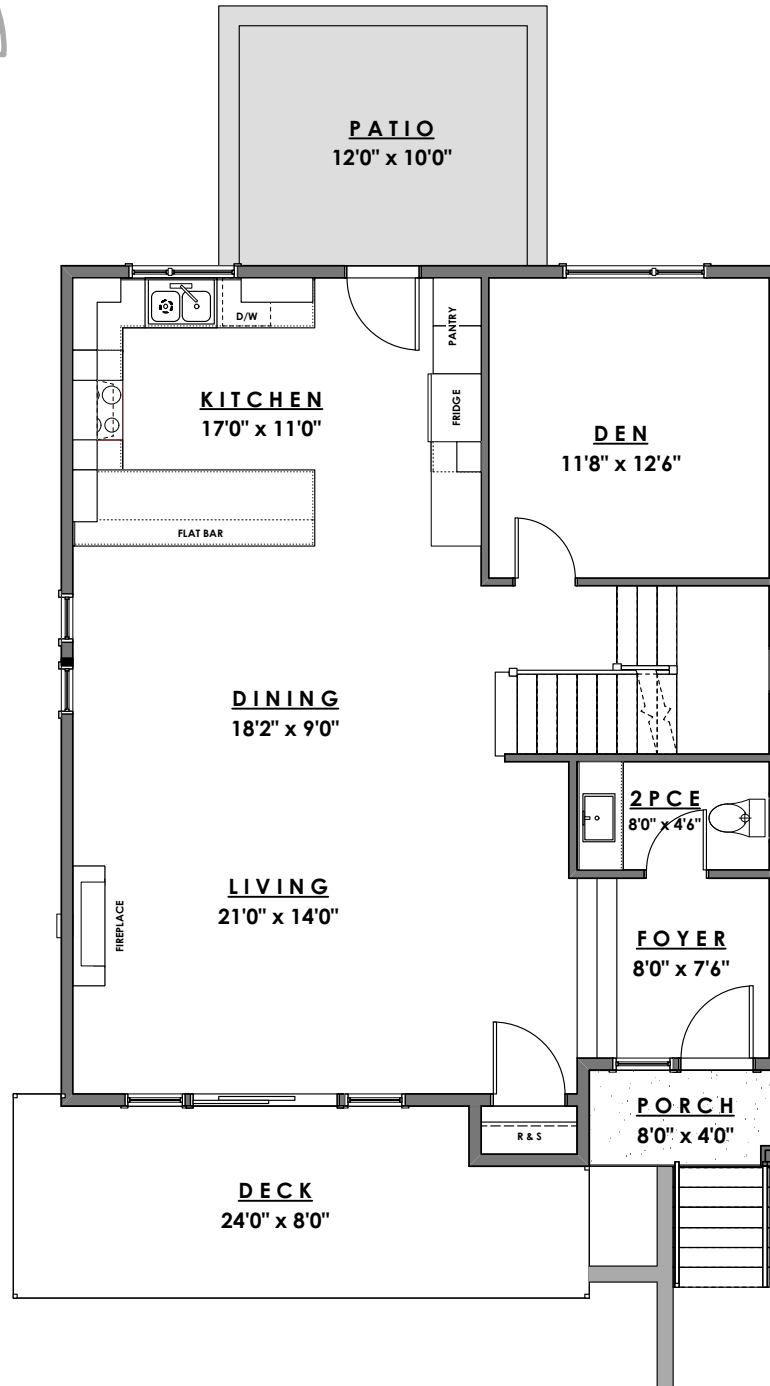

ROYAL BAY DRIVE

PARKSIDE  
AT ROYAL BAY

**MAIN FLOOR - 1051 sq.ft.**

**GARAGE - 436 sq.ft.**

Ian Brown  
Personal Real Estate Corporation

Jonathan Gittins  
Real Estate Consultant

(250) 385 2033

www.parb.ca

ROYAL BAY DRIVE

PARKSIDE  
AT ROYAL BAY

UPPER FLOOR - 931 sq.ft.

Ian Brown  
Personal Real Estate Corporation

Jonathan Gittins  
Real Estate Consultant

(250) 385 2033

www.parb.ca

ROYAL BAY DRIVE

PARKSIDE  
AT ROYAL BAY

**LOWER FLOOR - 192 sq.ft.**

**SUITE - 530 sq.ft.**

**GARAGE - 448 sq.ft.**

Ian Brown  
Personal Real Estate Corporation

Jonathan Gittins  
Real Estate Consultant

(250) 385 2033

www.parb.ca