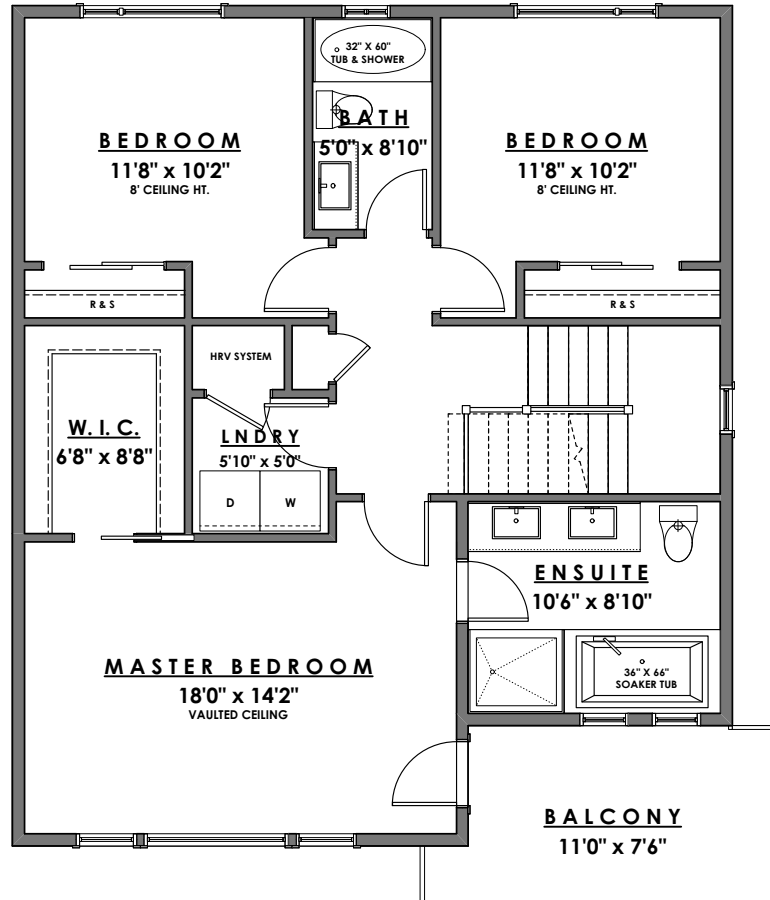

ROYAL BAY DRIVE

PARKSIDE  
AT ROYAL BAY

**MAIN FLOOR - 1051 sq.ft.**

**GARAGE - 436 sq.ft.**

Ian Brown  
Personal Real Estate Corporation

Jonathan Gittins  
Real Estate Consultant

(250) 385 2033

www.parb.ca

ROYAL BAY DRIVE

PARKSIDE  
AT ROYAL BAY

UPPER FLOOR - 931 sq.ft.

Ian Brown  
Personal Real Estate Corporation

Jonathan Gittins  
Real Estate Consultant

(250) 385 2033

www.parb.ca

ROYAL BAY DRIVE

PARKSIDE  
AT ROYAL BAY

**LOWER FLOOR - 192 sq.ft.**

**SUITE - 530 sq.ft.**

**GARAGE - 448 sq.ft.**

Ian Brown  
Personal Real Estate Corporation

Jonathan Gittins  
Real Estate Consultant

(250) 385 2033

www.parb.ca