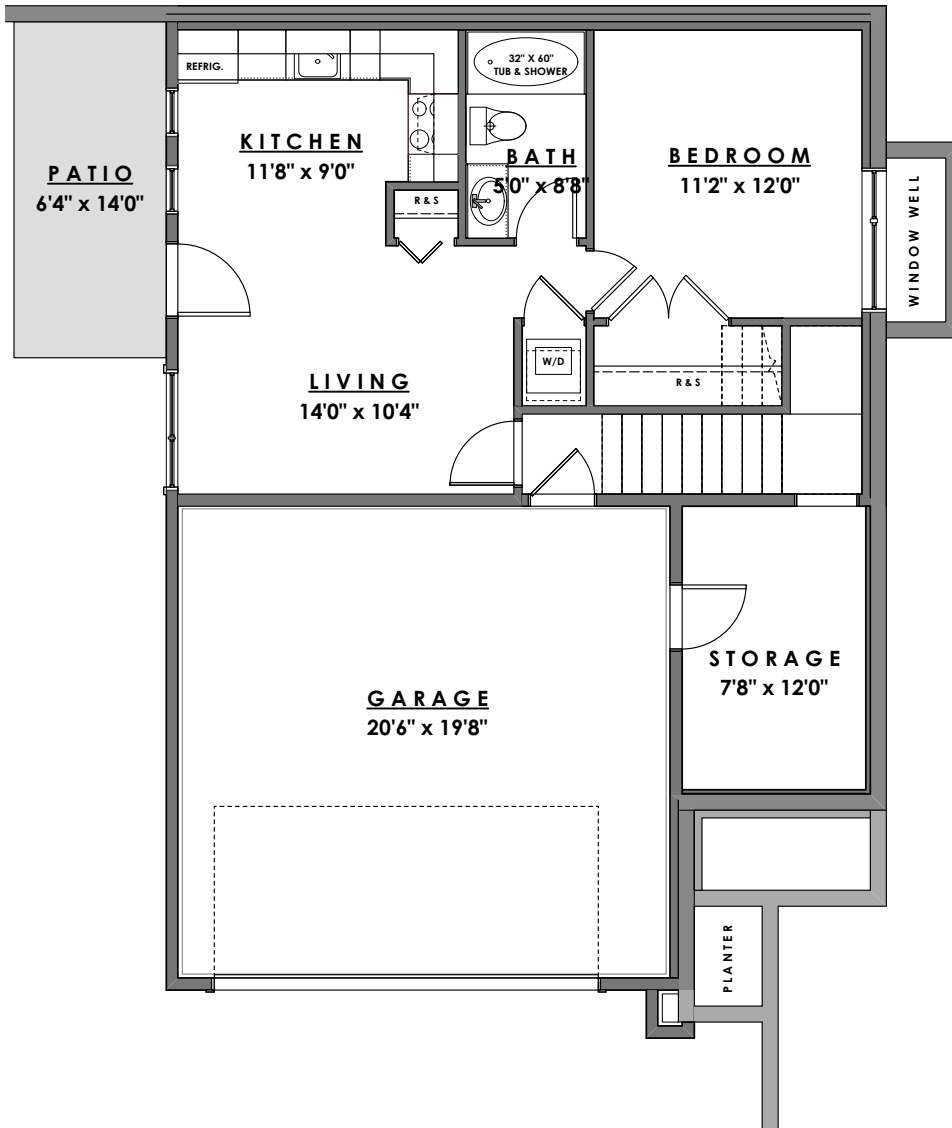

ROYAL BAY DRIVE

PARKSIDE  
AT ROYAL BAY

**MAIN FLOOR - 1051 sq.ft.**

**GARAGE - 436 sq.ft.**

Ian Brown  
Personal Real Estate Corporation

Jonathan Gittins  
Real Estate Consultant

(250) 385 2033

www.parb.ca

ROYAL BAY DRIVE

PARKSIDE  
AT ROYAL BAY

UPPER FLOOR - 931 sq.ft.

Ian Brown  
Personal Real Estate Corporation

Jonathan Gittins  
Real Estate Consultant

(250) 385 2033

www.parb.ca

ROYAL BAY DRIVE

PARKSIDE  
AT ROYAL BAY

**LOWER FLOOR - 192 sq.ft.**

**SUITE - 530 sq.ft.**

**GARAGE - 448 sq.ft.**

Ian Brown  
Personal Real Estate Corporation

Jonathan Gittins  
Real Estate Consultant

(250) 385 2033

www.parb.ca