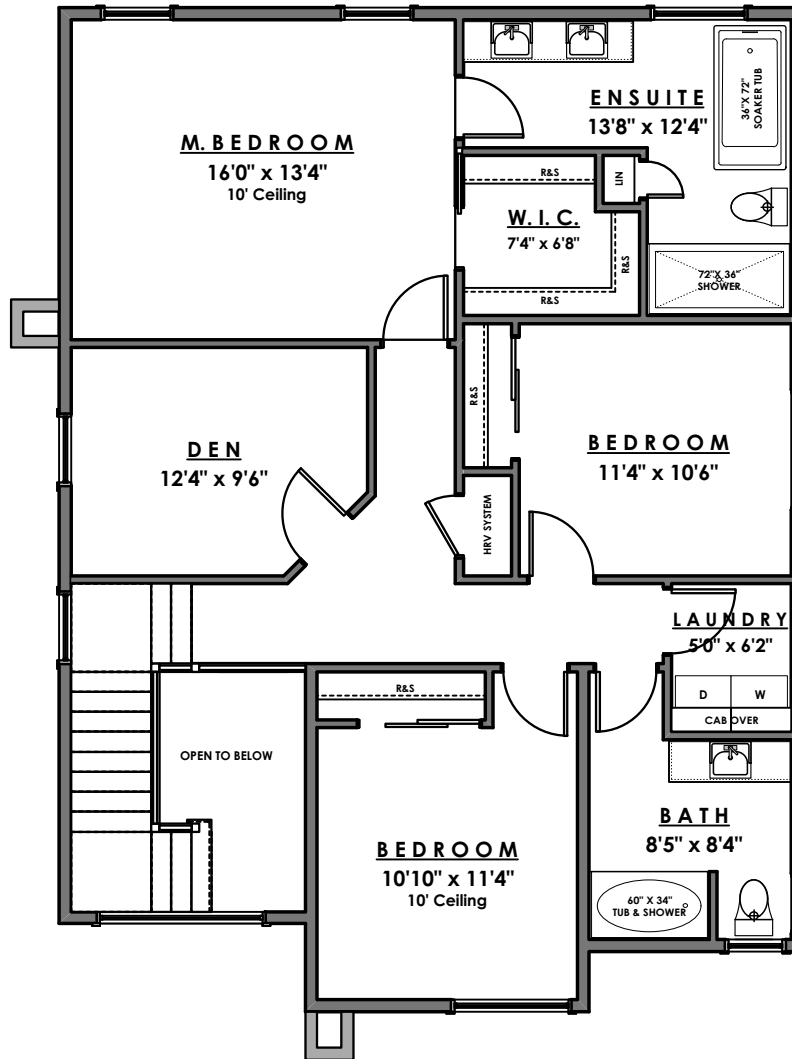

ROYAL BAY DRIVE

PARKSIDE
AT ROYAL BAY

MAIN FLOOR - 825 sq.ft.

GARAGE - 436 sq.ft.

Ian Brown
Personal Real Estate Corporation

Jonathan Gittins
Real Estate Consultant

(250) 385 2033

www.parb.ca

ROYAL BAY DRIVE

PARKSIDE
AT ROYAL BAY

UPPER FLOOR - 1109 sq.ft.

Ian Brown
Personal Real Estate Corporation

Jonathan Gittins
Real Estate Consultant

(250) 385 2033

www.parb.ca