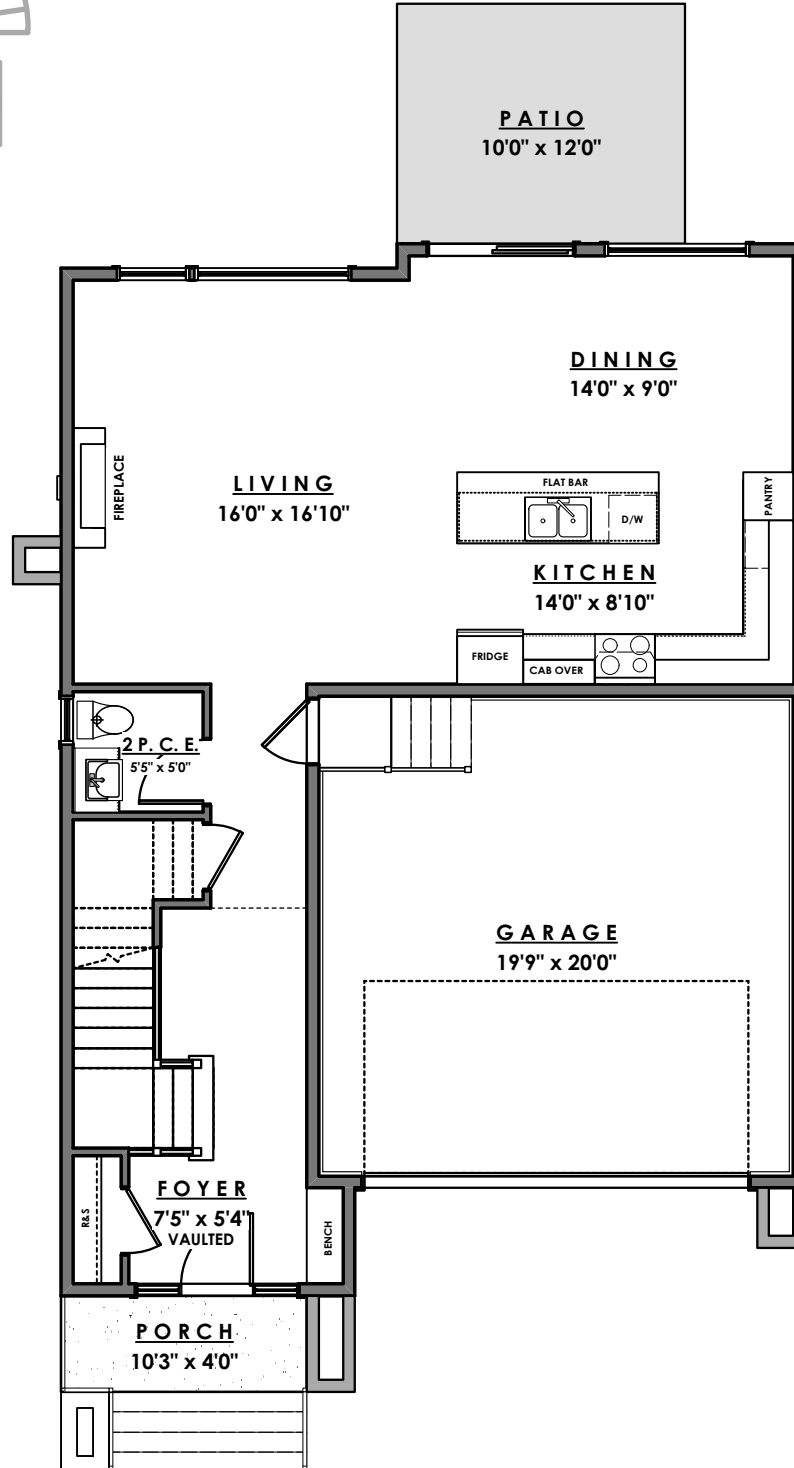

ROYAL BAY DRIVE

PARKSIDE
AT ROYAL BAY

MAIN FLOOR - 825 sq.ft.

GARAGE - 436 sq.ft.

Ian Brown
Personal Real Estate Corporation

Jonathan Gittins
Real Estate Consultant

(250) 385 2033

www.parb.ca

ROYAL BAY DRIVE

PARKSIDE
AT ROYAL BAY

UPPER FLOOR - 1109 sq.ft.

Ian Brown
Personal Real Estate Corporation

Jonathan Gittins
Real Estate Consultant

(250) 385 2033

www.parb.ca