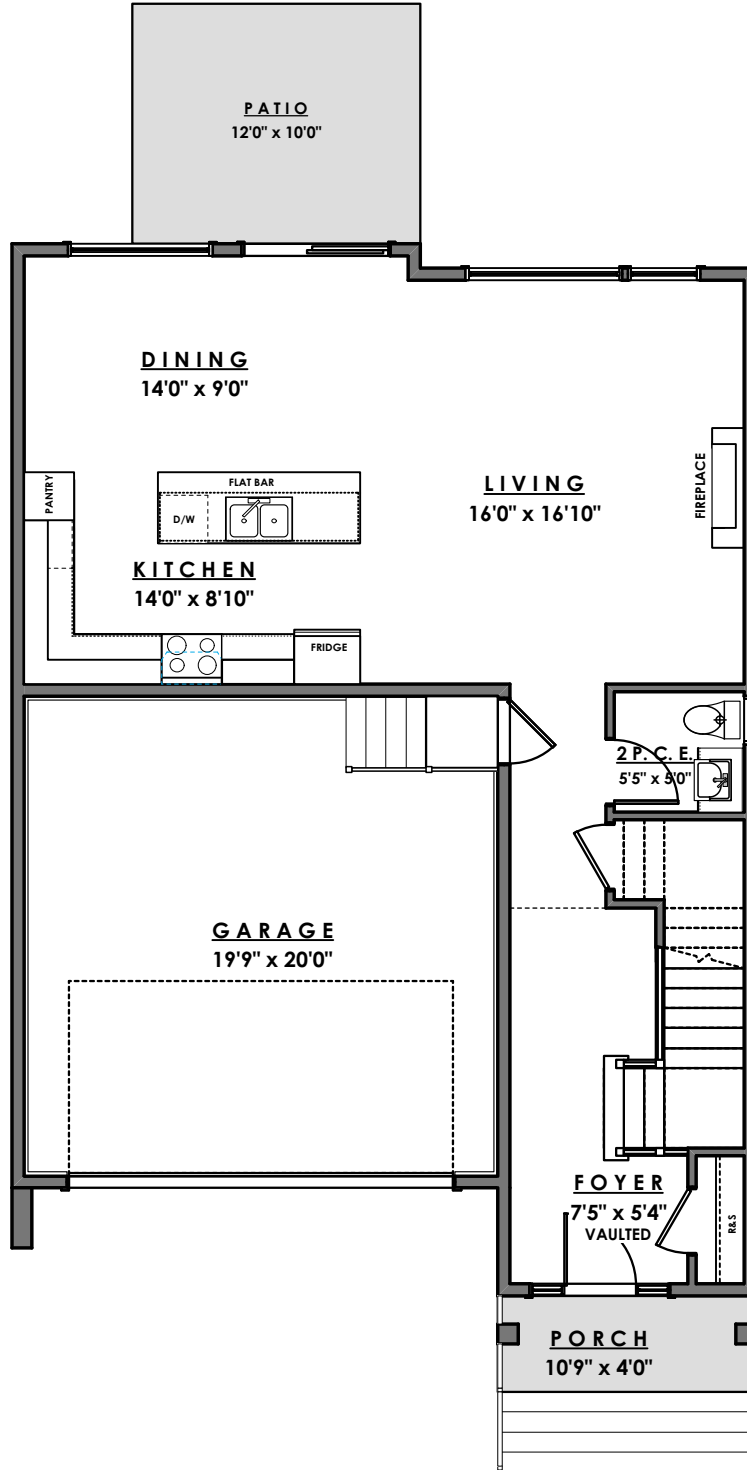

ROYAL BAY DRIVE

PARKSIDE
AT ROYAL BAY

MAIN FLOOR - 816 sq.ft.

GARAGE - 436 sq.ft.

Ian Brown
Personal Real Estate Corporation

Jonathan Gittins
Real Estate Consultant

(250) 385 2033

www.parb.ca

ROYAL BAY DRIVE

PARKSIDE
AT ROYAL BAY

UPPER FLOOR - 1109 sq.ft.

Ian Brown
Personal Real Estate Corporation

Jonathan Gittins
Real Estate Consultant

(250) 385 2033

www.parb.ca