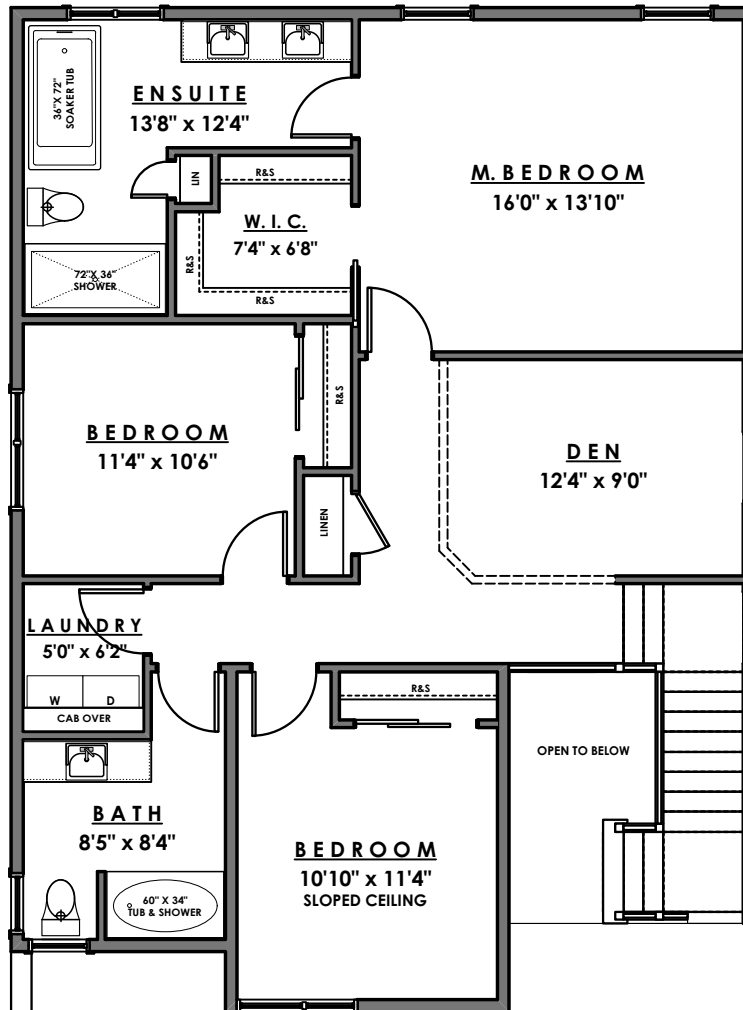

ROYAL BAY DRIVE

PARKSIDE
AT ROYAL BAY

MAIN FLOOR - 816 sq.ft.

GARAGE - 436 sq.ft.

Ian Brown
Personal Real Estate Corporation

Jonathan Gittins
Real Estate Consultant

(250) 385 2033

www.parb.ca

ROYAL BAY DRIVE

PARKSIDE
AT ROYAL BAY

UPPER FLOOR - 1109 sq.ft.

Ian Brown
Personal Real Estate Corporation

Jonathan Gittins
Real Estate Consultant

(250) 385 2033

www.parb.ca