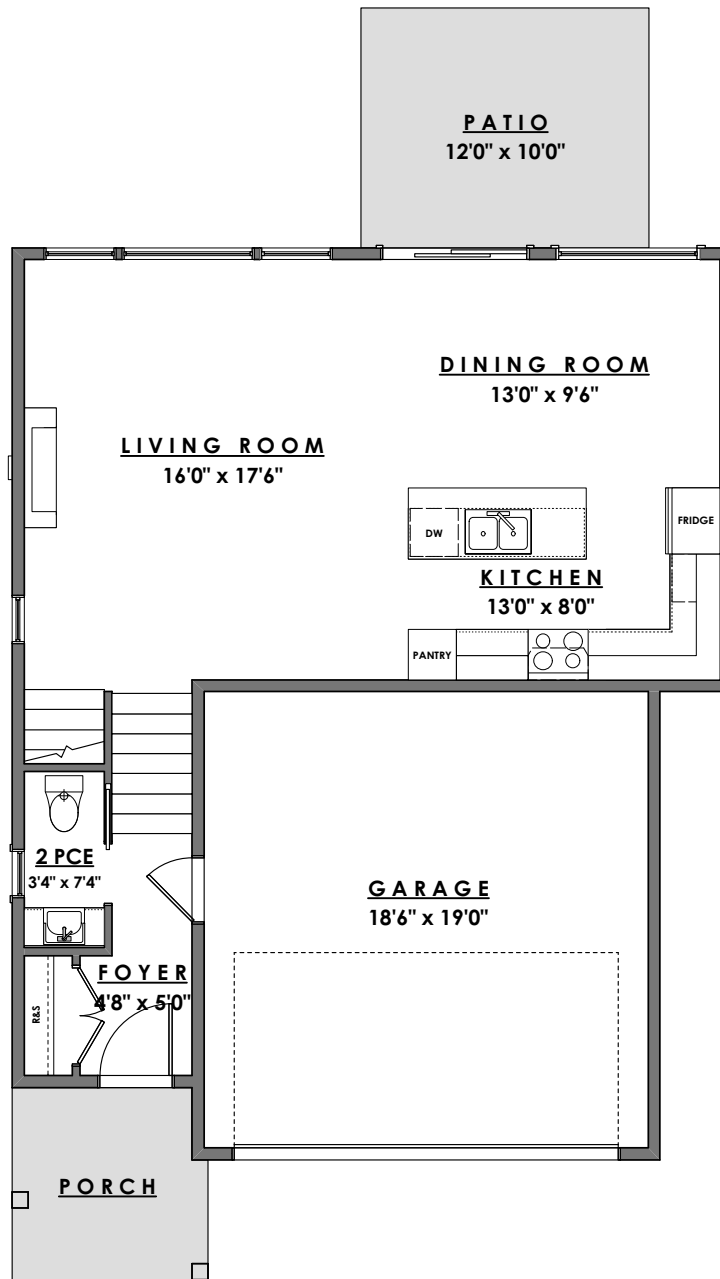

ROYAL BAY DRIVE

PARKSIDE
AT ROYAL BAY

MAIN FLOOR - 678 sq.ft.

GARAGE - 380 sq.ft.

Ian Brown
Personal Real Estate Corporation

Jonathan Gittins
Real Estate Consultant

(250) 385 2033

www.parb.ca

ROYAL BAY DRIVE

PARKSIDE
AT ROYAL BAY

UPPER FLOOR - 1050 sq.ft.

Ian Brown
Personal Real Estate Corporation

Jonathan Gittins
Real Estate Consultant

(250) 385 2033

www.parb.ca