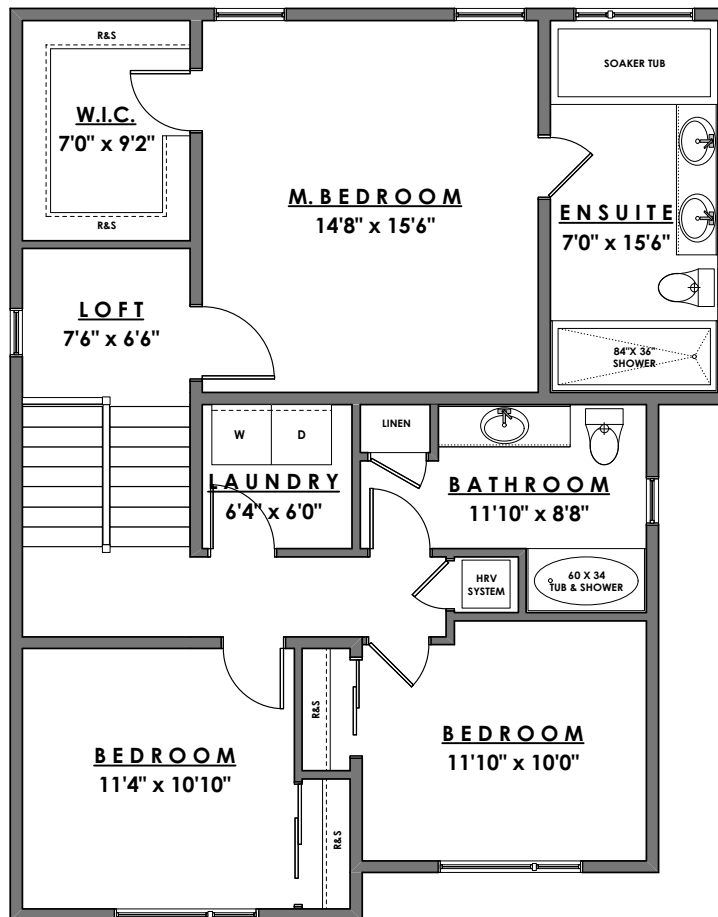

ROYAL BAY DRIVE

PARKSIDE
AT ROYAL BAY

MAIN FLOOR - 678 sq.ft.

GARAGE - 380 sq.ft.

Ian Brown
Personal Real Estate Corporation

Jonathan Gittins
Real Estate Consultant

(250) 385 2033

www.parb.ca

ROYAL BAY DRIVE

PARKSIDE
AT ROYAL BAY

UPPER FLOOR - 1050 sq.ft.

Ian Brown
Personal Real Estate Corporation

Jonathan Gittins
Real Estate Consultant

(250) 385 2033

www.parb.ca