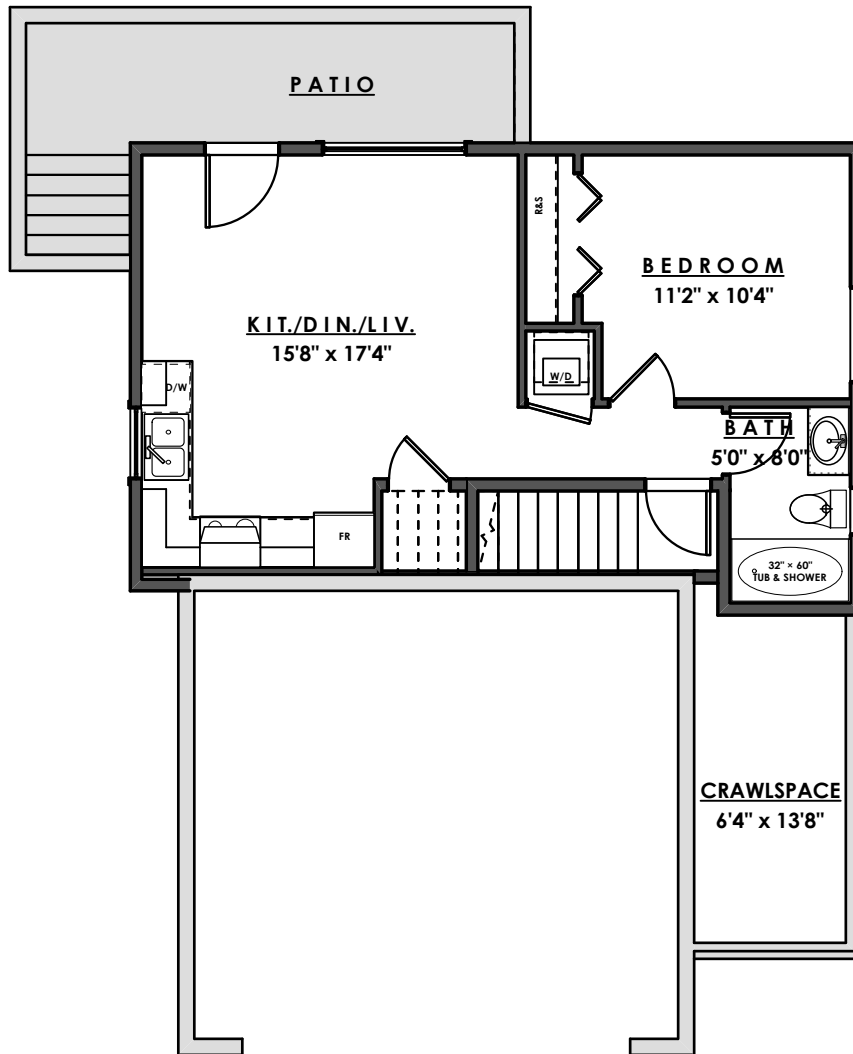

ROYAL BAY DRIVE

PARKSIDE
AT ROYAL BAY

MAIN FLOOR - 679 sq.ft.

GARAGE - 400 sq.ft.

Ian Brown

Personal Real Estate Corporation

Jonathan Gittins

Real Estate Consultant

(250) 385 2033

www.parb.ca

PARKSIDE
AT ROYAL BAY

UPPER FLOOR - 932 sq.ft.

Ian Brown
Personal Real Estate Corporation

Jonathan Gittins
Real Estate Consultant

(250) 385 2033

Floorplans subject to change by the developer without notice

www.parb.ca

ROYAL BAY DRIVE

PARKSIDE
AT ROYAL BAY

LOWER FLOOR - 632 sq.ft.

Ian Brown

Personal Real Estate Corporation

Jonathan Gittins

Real Estate Consultant