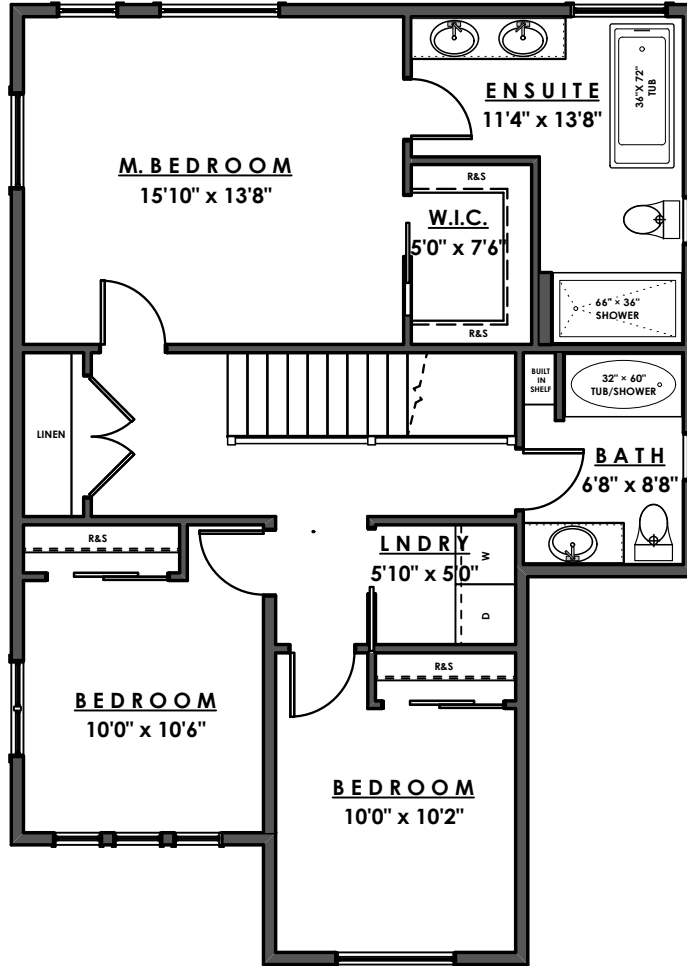

ROYAL BAY DRIVE

PARKSIDE
AT ROYAL BAY

MAIN FLOOR - 679 sq.ft.

GARAGE - 400 sq.ft.

Ian Brown

Personal Real Estate Corporation

Jonathan Gittins

Real Estate Consultant

(250) 385 2033

www.parb.ca

PARKSIDE
AT ROYAL BAY

UPPER FLOOR - 932 sq.ft.

Ian Brown
Personal Real Estate Corporation

Jonathan Gittins
Real Estate Consultant

(250) 385 2033

Floorplans subject to change by the developer without notice

www.parb.ca

ROYAL BAY DRIVE

PARKSIDE
AT ROYAL BAY

LOWER FLOOR - 632 sq.ft.

Ian Brown

Personal Real Estate Corporation

Jonathan Gittins

Real Estate Consultant