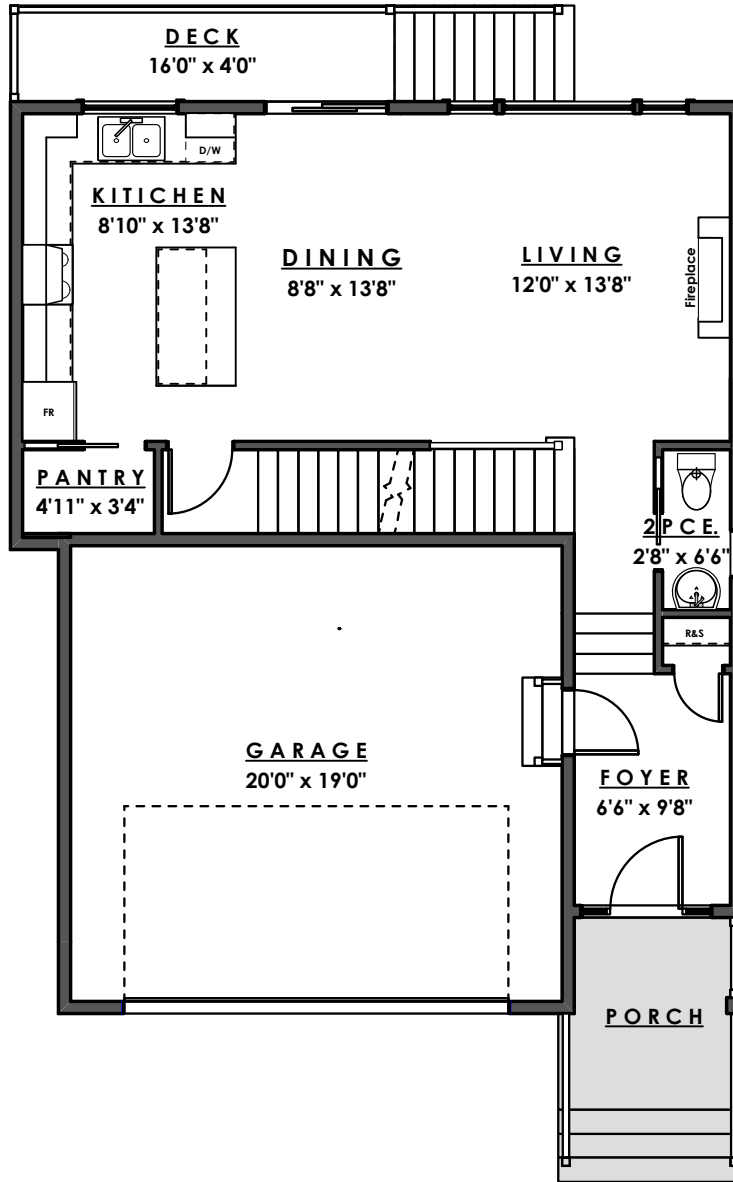

ROYAL BAY DRIVE

PARKSIDE
AT ROYAL BAY

MAIN FLOOR - 679 sq.ft.

GARAGE - 400 sq.ft.

Ian Brown

Personal Real Estate Corporation

Jonathan Gittins

Real Estate Consultant

(250) 385 2033

www.parb.ca

PARKSIDE
AT ROYAL BAY

UPPER FLOOR - 932 sq.ft.

Ian Brown
Personal Real Estate Corporation

Jonathan Gittins
Real Estate Consultant

(250) 385 2033

Floorplans subject to change by the developer without notice

www.parb.ca

ROYAL BAY DRIVE

PARKSIDE
AT ROYAL BAY

LOWER FLOOR - 632 sq.ft.

Ian Brown

Personal Real Estate Corporation

Jonathan Gittins

Real Estate Consultant