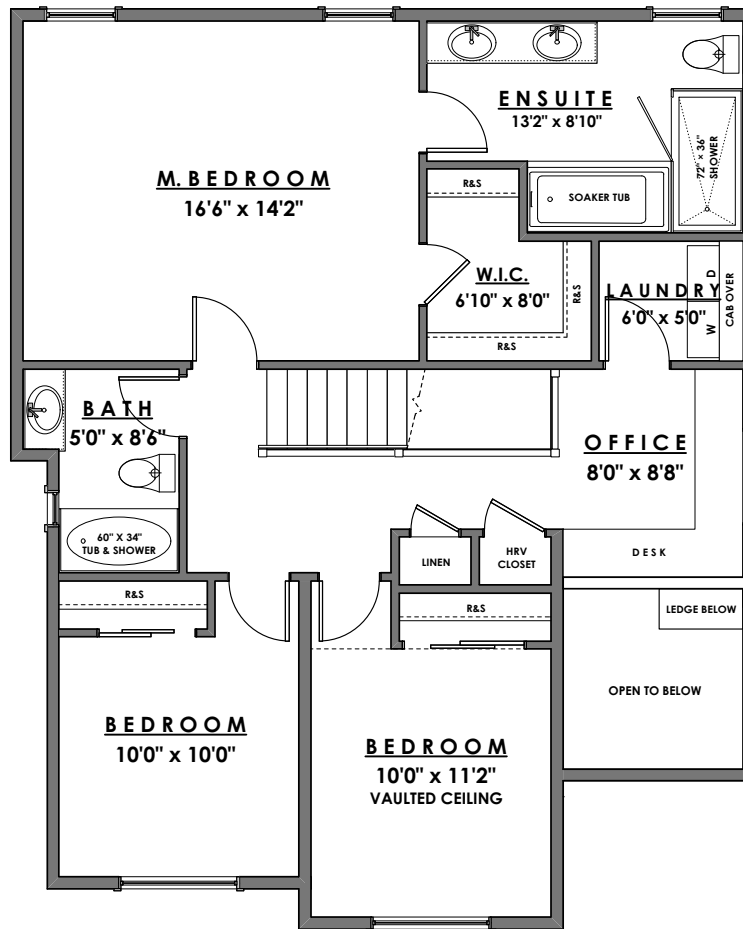

ROYAL BAY DRIVE

PARKSIDE
AT ROYAL BAY

MAIN FLOOR - 697 sq.ft.

GARAGE - 412 sq.ft.

Ian Brown
Personal Real Estate Corporation

Jonathan Gittins
Real Estate Consultant

(250) 385 2033

www.parb.ca

ROYAL BAY DRIVE

PARKSIDE
AT ROYAL BAY

UPPER FLOOR - 988 sq.ft.

www.parb.ca

Ian Brown
Personal Real Estate Corporation

Jonathan Gittins
Real Estate Consultant

(250) 385 2033