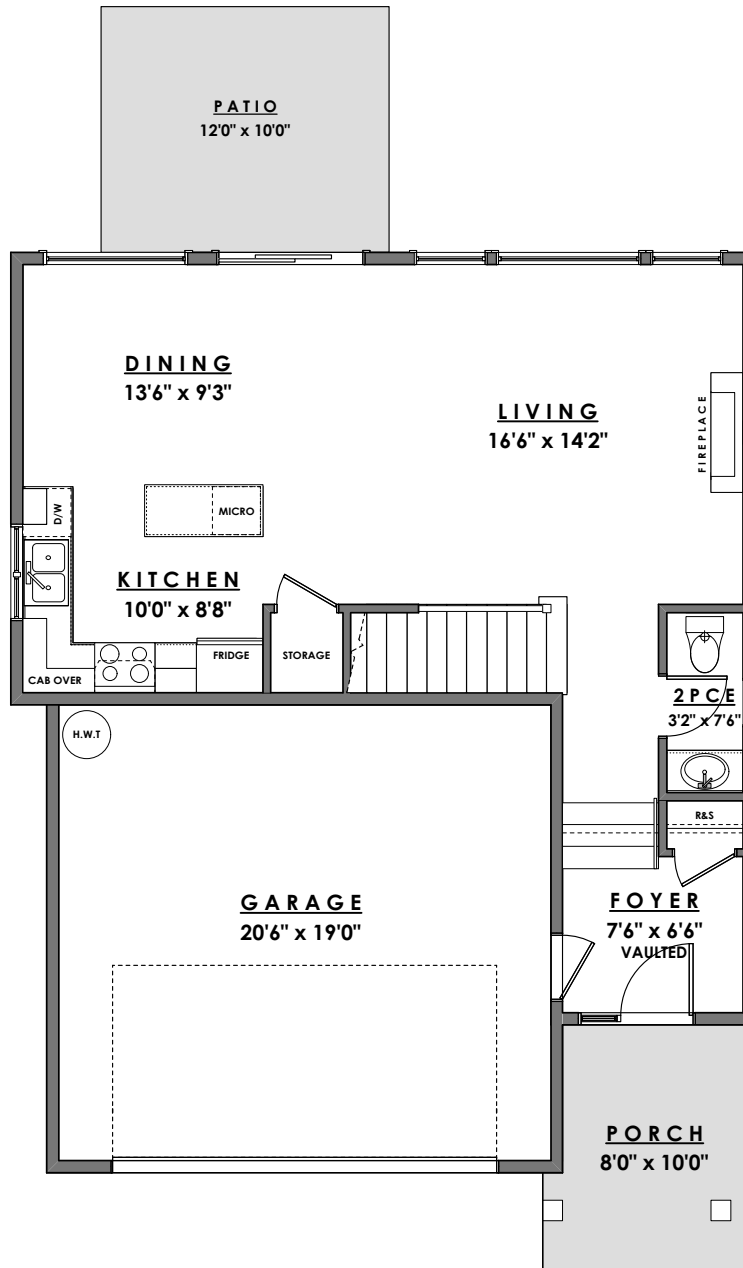

ROYAL BAY DRIVE

PARKSIDE
AT ROYAL BAY

MAIN FLOOR - 697 sq.ft.

GARAGE - 412 sq.ft.

Ian Brown
Personal Real Estate Corporation

Jonathan Gittins
Real Estate Consultant

(250) 385 2033

www.parb.ca

ROYAL BAY DRIVE

PARKSIDE
AT ROYAL BAY

UPPER FLOOR - 988 sq.ft.

www.parb.ca

Ian Brown
Personal Real Estate Corporation

Jonathan Gittins
Real Estate Consultant

(250) 385 2033