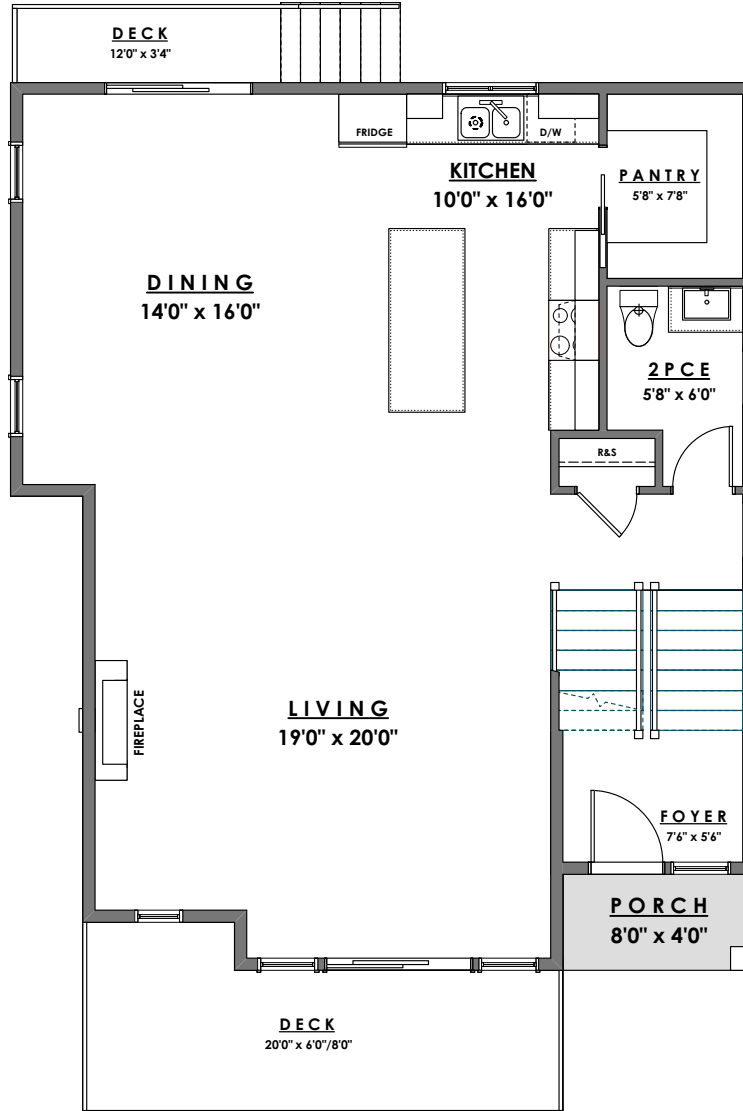

ROYAL BAY DRIVE

PARKSIDE
AT ROYAL BAY

MAIN FLOOR - 1043 sq.ft.

Ian Brown
Personal Real Estate Corporation

Jonathan Gittins
Real Estate Consultant

(250) 385 2033

Floorplans subject to change by the developer without notice

www.parb.ca

ROYAL BAY DRIVE

PARKSIDE
AT ROYAL BAY

UPPER FLOOR - 918 sq.ft.

Ian Brown
Personal Real Estate Corporation

Jonathan Gittins
Real Estate Consultant

(250) 385 2033

ROYAL BAY DRIVE

PARKSIDE
AT ROYAL BAY

MAIN RESIDENCE - 122 sq.ft.

SUITE - 548 sq.ft.

GARAGE - 424 sq.ft.

Ian Brown

Personal Real Estate Corporation

Jonathan Gittins

Real Estate Consultant