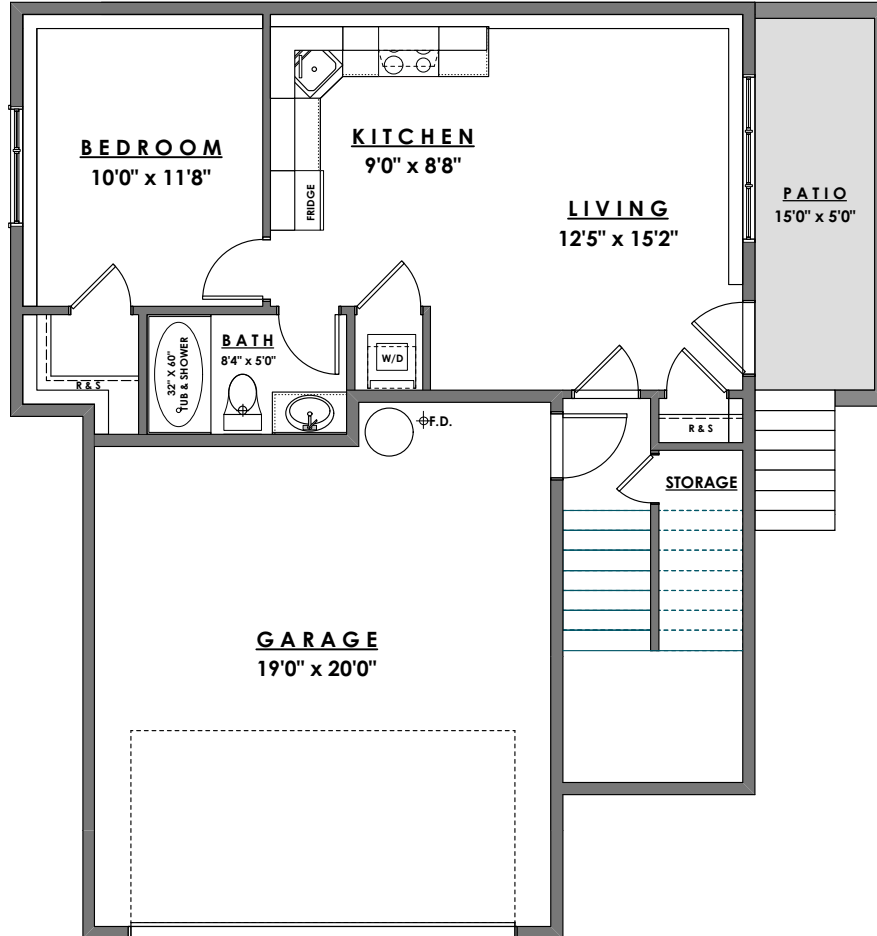

ROYAL BAY DRIVE

PARKSIDE
AT ROYAL BAY

MAIN FLOOR - 1043 sq.ft.

Ian Brown
Personal Real Estate Corporation

Jonathan Gittins
Real Estate Consultant

(250) 385 2033

Floorplans subject to change by the developer without notice

www.parb.ca

ROYAL BAY DRIVE

PARKSIDE
AT ROYAL BAY

UPPER FLOOR - 918 sq.ft.

Ian Brown
Personal Real Estate Corporation

Jonathan Gittins
Real Estate Consultant

(250) 385 2033

ROYAL BAY DRIVE

PARKSIDE
AT ROYAL BAY

MAIN RESIDENCE - 122 sq.ft.

SUITE - 548 sq.ft.

GARAGE - 424 sq.ft.

Ian Brown

Personal Real Estate Corporation

Jonathan Gittins

Real Estate Consultant