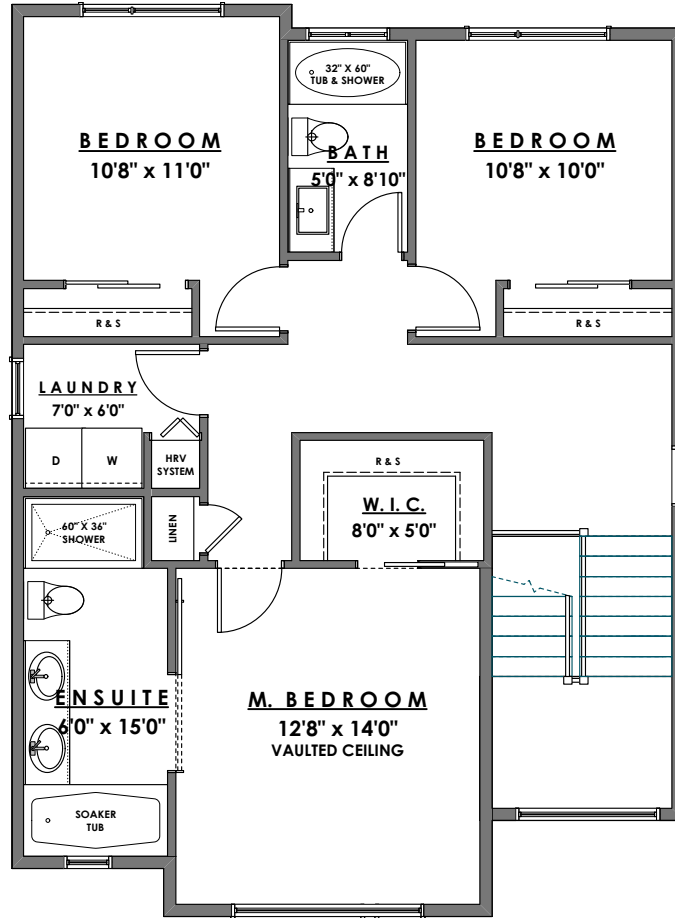

ROYAL BAY DRIVE

PARKSIDE
AT ROYAL BAY

MAIN FLOOR - 1043 sq.ft.

Ian Brown
Personal Real Estate Corporation

Jonathan Gittins
Real Estate Consultant

(250) 385 2033

Floorplans subject to change by the developer without notice

www.parb.ca

ROYAL BAY DRIVE

PARKSIDE
AT ROYAL BAY

UPPER FLOOR - 918 sq.ft.

Ian Brown
Personal Real Estate Corporation

Jonathan Gittins
Real Estate Consultant

(250) 385 2033

ROYAL BAY DRIVE

PARKSIDE
AT ROYAL BAY

MAIN RESIDENCE - 122 sq.ft.

SUITE - 548 sq.ft.

GARAGE - 424 sq.ft.

Ian Brown

Personal Real Estate Corporation

Jonathan Gittins

Real Estate Consultant