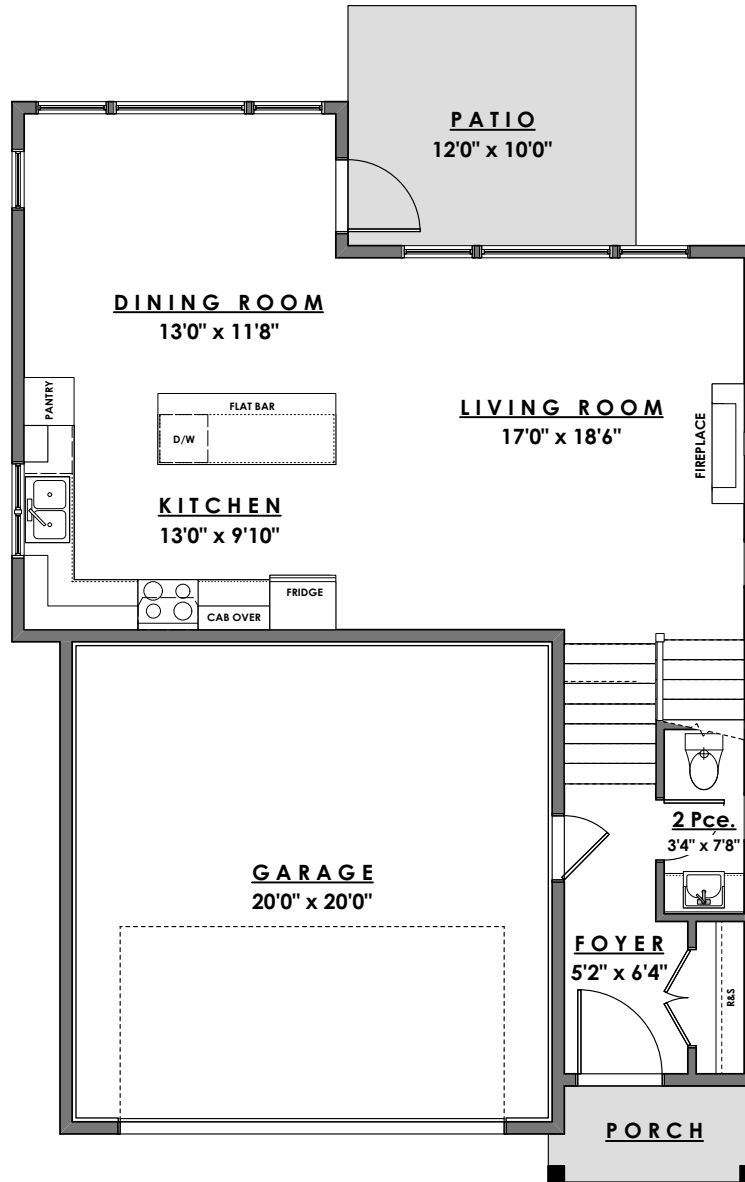

ROYAL BAY DRIVE

PARKSIDE
AT ROYAL BAY

MAIN FLOOR - 733 sq.ft.

GARAGE - 441 sq.ft.

Ian Brown
Personal Real Estate Corporation

Jonathan Gittins
Real Estate Consultant

(250) 385 2033

www.parb.ca

ROYAL BAY DRIVE

PARKSIDE
AT ROYAL BAY

UPPER FLOOR - 1137 sq.ft.

Ian Brown
Personal Real Estate Corporation

Jonathan Gittins
Real Estate Consultant

(250) 385 2033

www.parb.ca