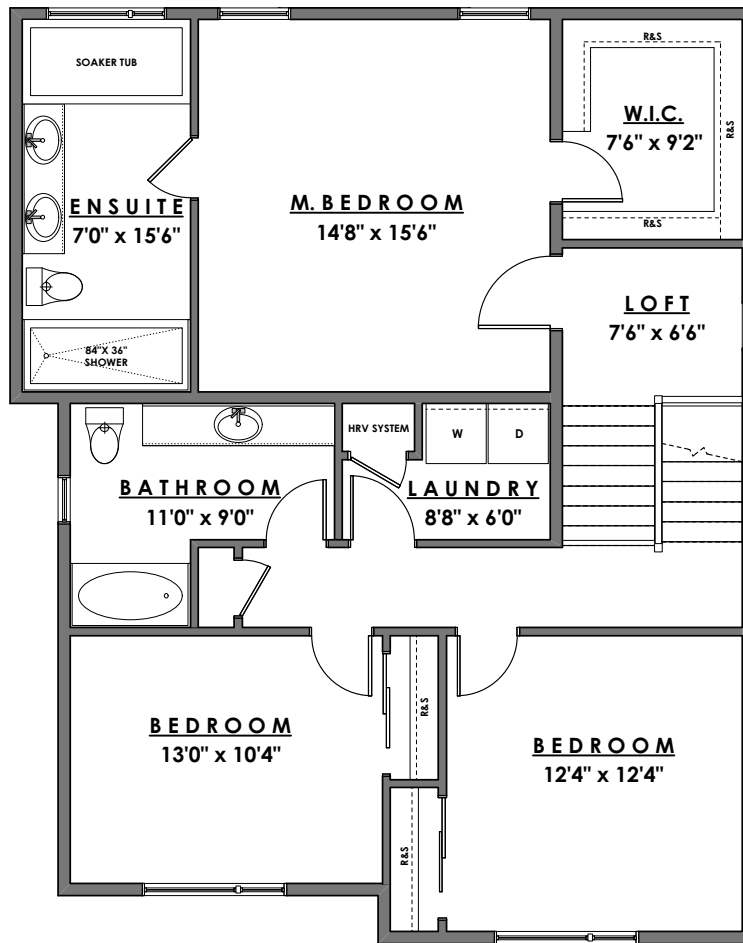

ROYAL BAY DRIVE

PARKSIDE
AT ROYAL BAY

MAIN FLOOR - 733 sq.ft.

GARAGE - 441 sq.ft.

Ian Brown
Personal Real Estate Corporation

Jonathan Gittins
Real Estate Consultant

(250) 385 2033

www.parb.ca

ROYAL BAY DRIVE

PARKSIDE
AT ROYAL BAY

UPPER FLOOR - 1137 sq.ft.

Ian Brown
Personal Real Estate Corporation

Jonathan Gittins
Real Estate Consultant

(250) 385 2033

www.parb.ca