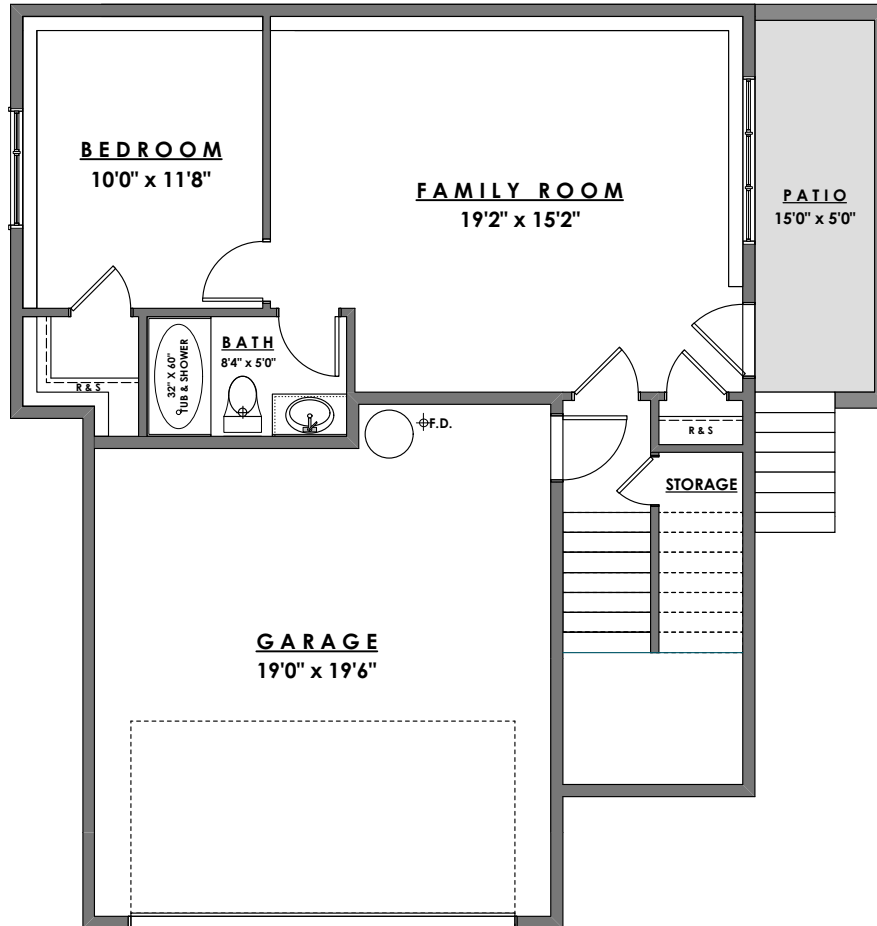

PARKSIDE  
AT ROYAL BAY

UPPER FLOOR - 906 sq.ft.

www.parb.ca

Ian Brown

Personal Real Estate Corporation

Jonathan Gittins

Real Estate Consultant

(250) 385 2033

ROYAL BAY DRIVE

PARKSIDE  
AT ROYAL BAY

**LOWER FLOOR - 678 sq.ft.**

**GARAGE - 407 sq.ft.**

Ian Brown  
Personal Real Estate Corporation

Jonathan Gittins  
Real Estate Consultant

(250) 385 2033

Floorplans subject to change by the developer without notice