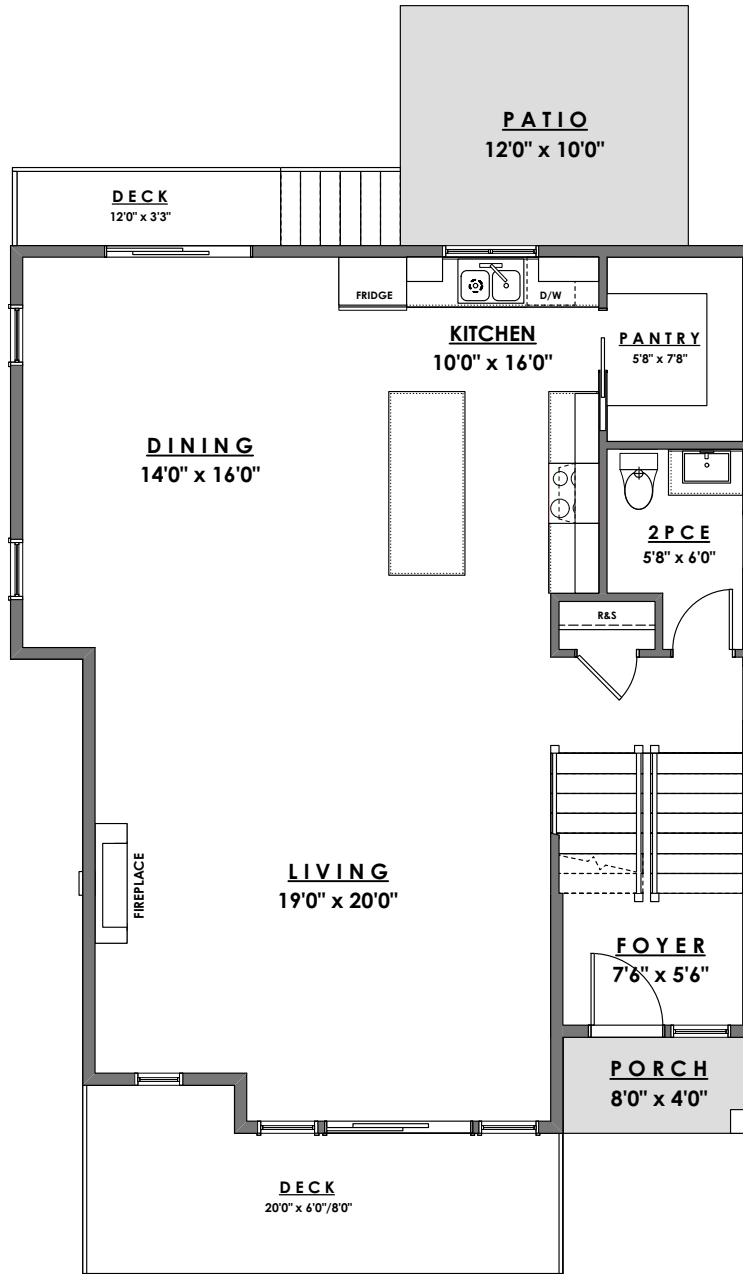

ROYAL BAY DRIVE

PARKSIDE  
AT ROYAL BAY

**MAIN FLOOR - 1043 sq.ft.**

Ian Brown  
Personal Real Estate Corporation

Jonathan Gittins  
Real Estate Consultant

(250) 385 2033

www.parb.ca

ROYAL BAY DRIVE

PARKSIDE  
AT ROYAL BAY

UPPER FLOOR - 906 sq.ft.

www.parb.ca

Ian Brown

Personal Real Estate Corporation

Jonathan Gittins

Real Estate Consultant

(250) 385 2033

ROYAL BAY DRIVE

PARKSIDE  
AT ROYAL BAY

**LOWER FLOOR - 678 sq.ft.**

**GARAGE - 407 sq.ft.**

Ian Brown  
Personal Real Estate Corporation

Jonathan Gittins  
Real Estate Consultant

(250) 385 2033

Floorplans subject to change by the developer without notice