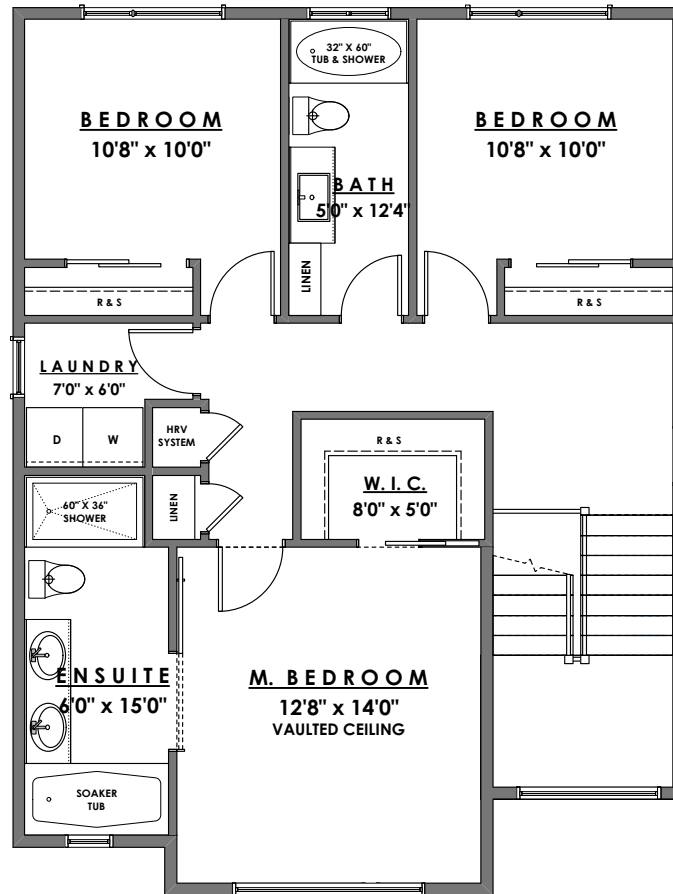

ROYAL BAY DRIVE

PARKSIDE  
AT ROYAL BAY

**MAIN FLOOR - 1043 sq.ft.**

Ian Brown  
Personal Real Estate Corporation

Jonathan Gittins  
Real Estate Consultant

(250) 385 2033

www.parb.ca

ROYAL BAY DRIVE

PARKSIDE  
AT ROYAL BAY

UPPER FLOOR - 906 sq.ft.

www.parb.ca

Ian Brown

Personal Real Estate Corporation

Jonathan Gittins

Real Estate Consultant

(250) 385 2033

ROYAL BAY DRIVE

PARKSIDE  
AT ROYAL BAY

**LOWER FLOOR - 678 sq.ft.**

**GARAGE - 407 sq.ft.**

Ian Brown  
Personal Real Estate Corporation

Jonathan Gittins  
Real Estate Consultant

(250) 385 2033

Floorplans subject to change by the developer without notice