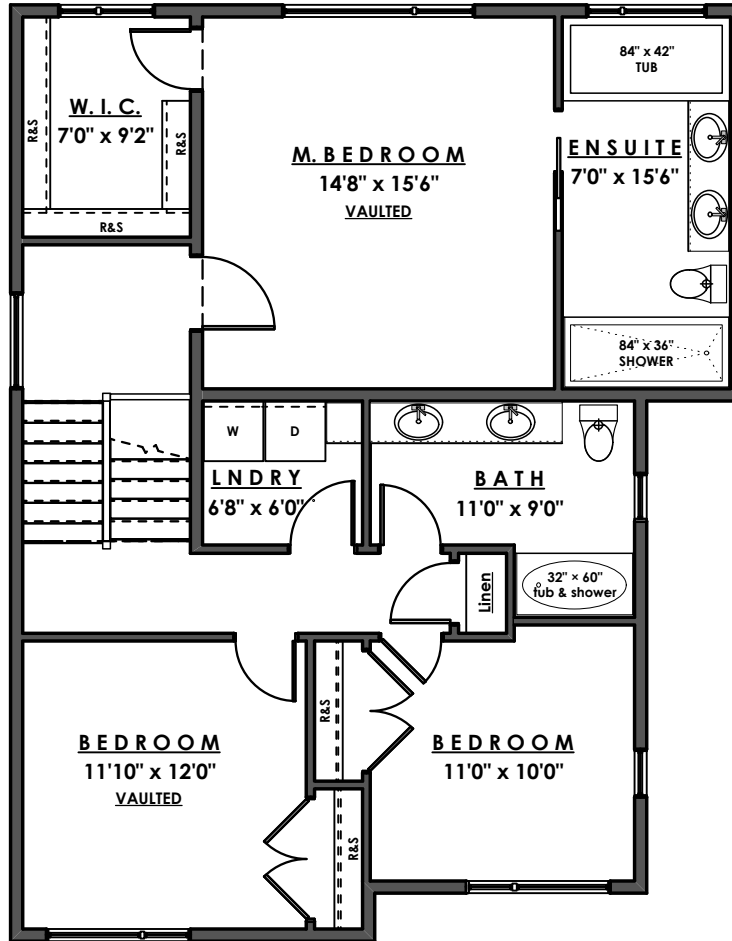

ROYAL BAY DRIVE

PARKSIDE
AT ROYAL BAY

MAIN FLOOR - 627 sq.ft.

GARAGE - 399 sq.ft.

Ian Brown
Personal Real Estate Corporation

Jonathan Gittins
Real Estate Consultant

(250) 385 2033

ROYAL BAY DRIVE

PARKSIDE
AT ROYAL BAY

UPPER FLOOR - 1,077 sq.ft.

Ian Brown
Personal Real Estate Corporation

Jonathan Gittins
Real Estate Consultant

(250) 385 2033

Floorplans subject to change by the developer without notice

www.parb.ca

ROYAL BAY DRIVE

PARKSIDE
AT ROYAL BAY

LOWER FLOOR - 627 sq.ft.

www.parb.ca

Ian Brown
Personal Real Estate Corporation

Jonathan Gittins
Real Estate Consultant

(250) 385 2033