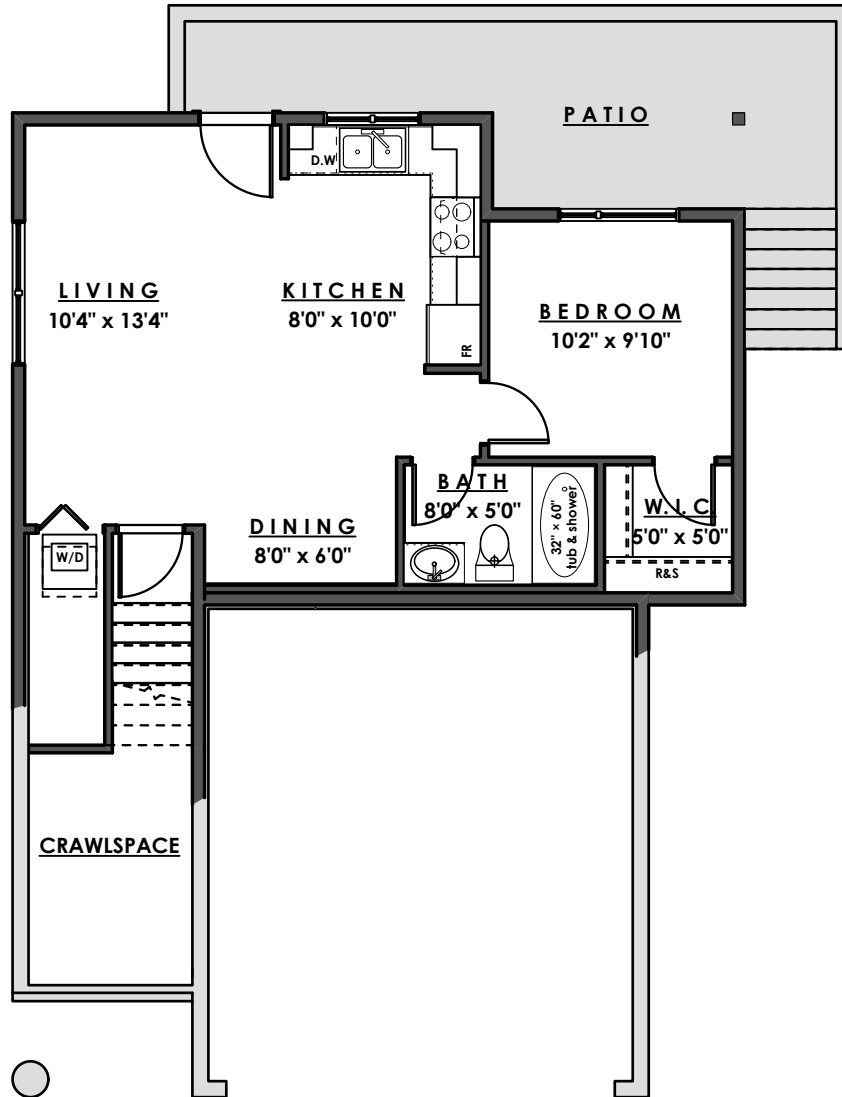

ROYAL BAY DRIVE

PARKSIDE
AT ROYAL BAY

MAIN FLOOR - 627 sq.ft.

GARAGE - 399 sq.ft.

Ian Brown
Personal Real Estate Corporation

Jonathan Gittins
Real Estate Consultant

(250) 385 2033

ROYAL BAY DRIVE

PARKSIDE
AT ROYAL BAY

UPPER FLOOR - 1,077 sq.ft.

Ian Brown
Personal Real Estate Corporation

Jonathan Gittins
Real Estate Consultant

(250) 385 2033

Floorplans subject to change by the developer without notice

www.parb.ca

ROYAL BAY DRIVE

PARKSIDE
AT ROYAL BAY

LOWER FLOOR - 627 sq.ft.

www.parb.ca

Ian Brown
Personal Real Estate Corporation

Jonathan Gittins
Real Estate Consultant

(250) 385 2033