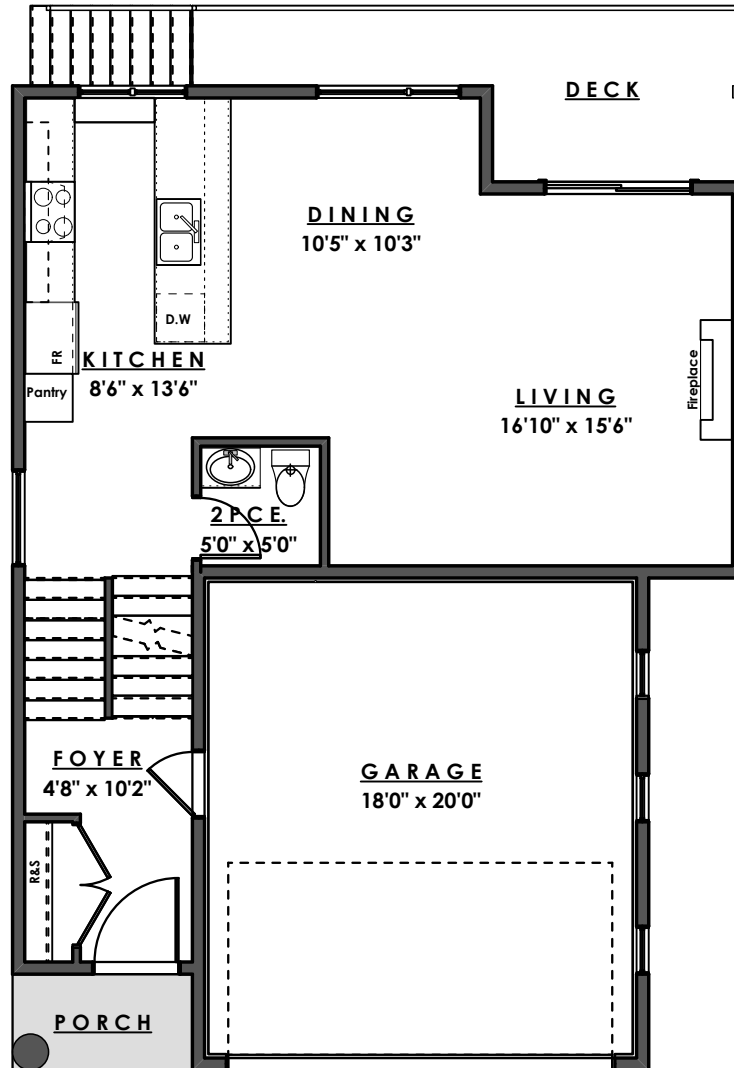

ROYAL BAY DRIVE

PARKSIDE
AT ROYAL BAY

MAIN FLOOR - 627 sq.ft.

GARAGE - 399 sq.ft.

Ian Brown
Personal Real Estate Corporation

Jonathan Gittins
Real Estate Consultant

(250) 385 2033

ROYAL BAY DRIVE

PARKSIDE
AT ROYAL BAY

UPPER FLOOR - 1,077 sq.ft.

Ian Brown
Personal Real Estate Corporation

Jonathan Gittins
Real Estate Consultant

(250) 385 2033

Floorplans subject to change by the developer without notice

www.parb.ca

ROYAL BAY DRIVE

PARKSIDE
AT ROYAL BAY

LOWER FLOOR - 627 sq.ft.

www.parb.ca

Ian Brown
Personal Real Estate Corporation

Jonathan Gittins
Real Estate Consultant

(250) 385 2033