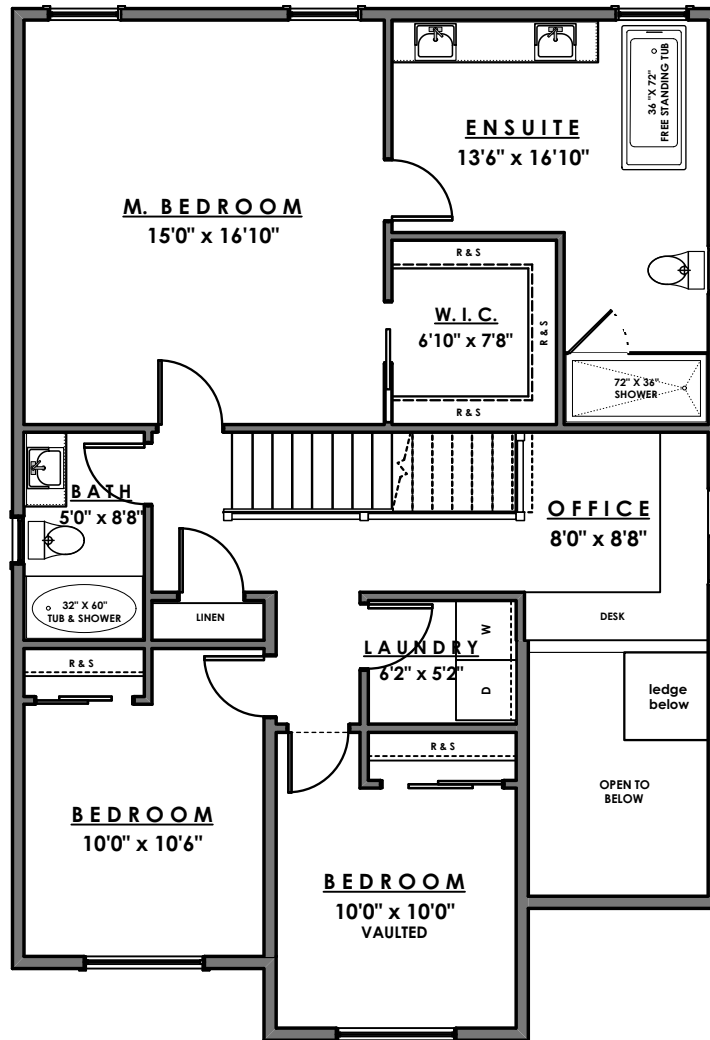

ROYAL BAY DRIVE

PARKSIDE
AT ROYAL BAY

MAIN FLOOR - 748 sq.ft.

GARAGE - 467 sq.ft.

Ian Brown
Personal Real Estate Corporation

Jonathan Gittins
Real Estate Consultant

(250) 385 2033

www.parb.ca

ROYAL BAY DRIVE

PARKSIDE
AT ROYAL BAY

UPPER FLOOR - 1068 sq.ft.

Ian Brown
Personal Real Estate Corporation

Jonathan Gittins
Real Estate Consultant

(250) 385 2033

www.parb.ca