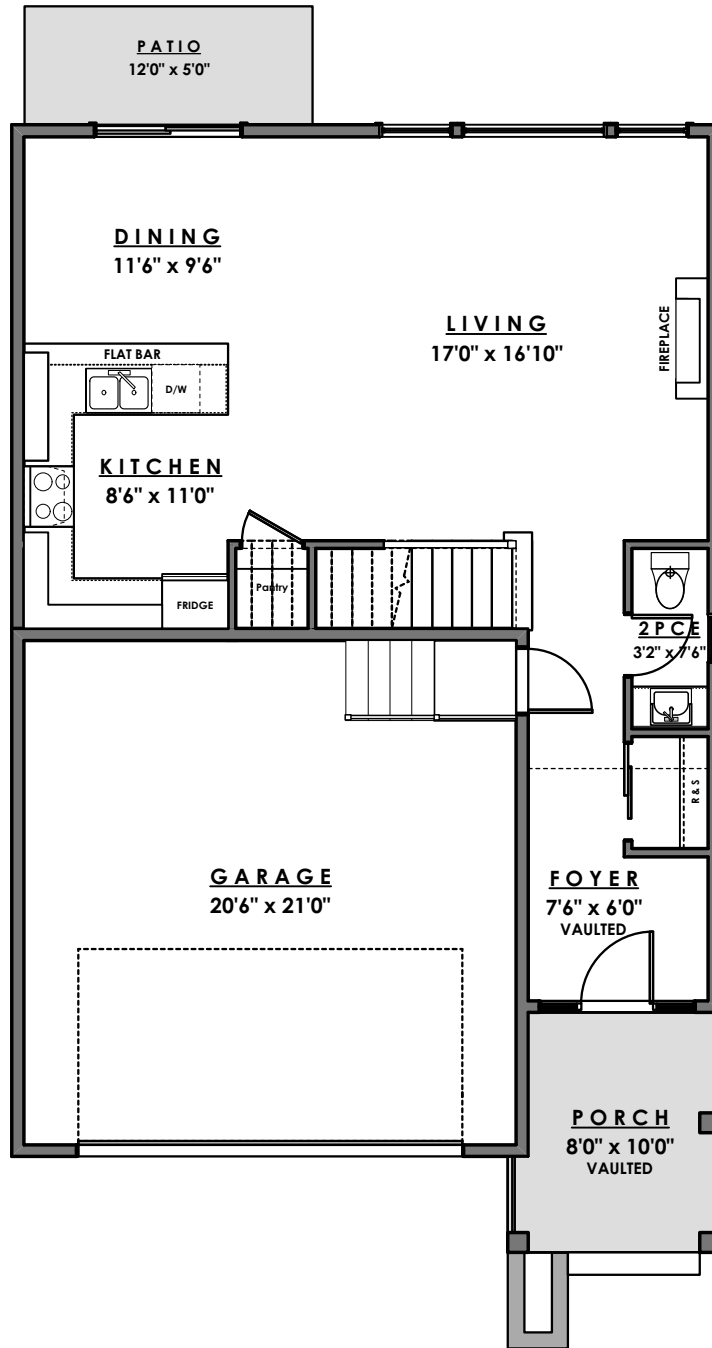

ROYAL BAY DRIVE

PARKSIDE
AT ROYAL BAY

MAIN FLOOR - 748 sq.ft.

GARAGE - 467 sq.ft.

Ian Brown
Personal Real Estate Corporation

Jonathan Gittins
Real Estate Consultant

(250) 385 2033

www.parb.ca

ROYAL BAY DRIVE

PARKSIDE
AT ROYAL BAY

UPPER FLOOR - 1068 sq.ft.

Ian Brown
Personal Real Estate Corporation

Jonathan Gittins
Real Estate Consultant

(250) 385 2033

www.parb.ca