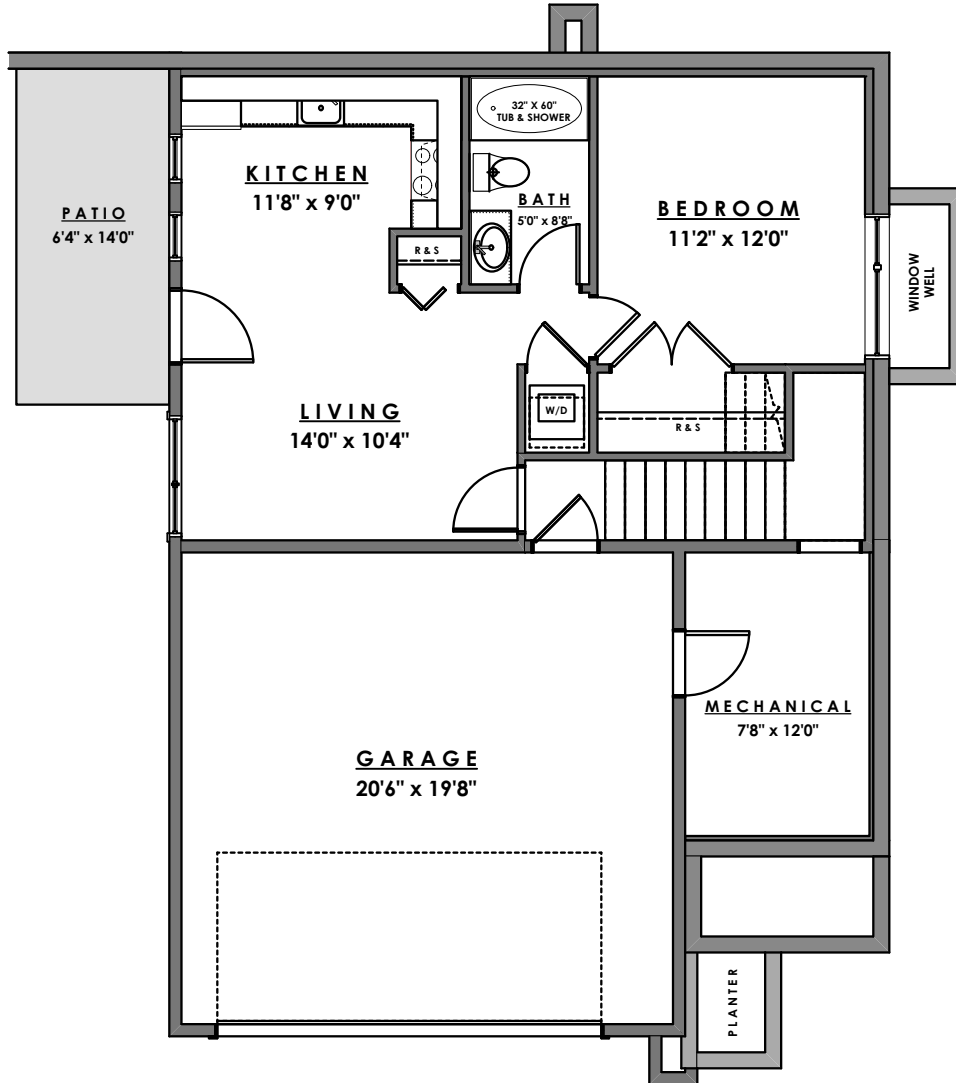

PARKSIDE
AT ROYAL BAY

UPPER FLOOR - 930 sq.ft.

Ian Brown
Personal Real Estate Corporation

Jonathan Gittins
Real Estate Consultant

(250) 385 2033

Floorplans subject to change by the developer without notice

www.parb.ca

ROYAL BAY DRIVE

PARKSIDE
AT ROYAL BAY

MAIN RESIDENCE - 192 sq.ft.

SUITE - 530 sq.ft.

GARAGE - 448 sq.ft.

Ian Brown
Personal Real Estate Corporation

Jonathan Gittins
Real Estate Consultant