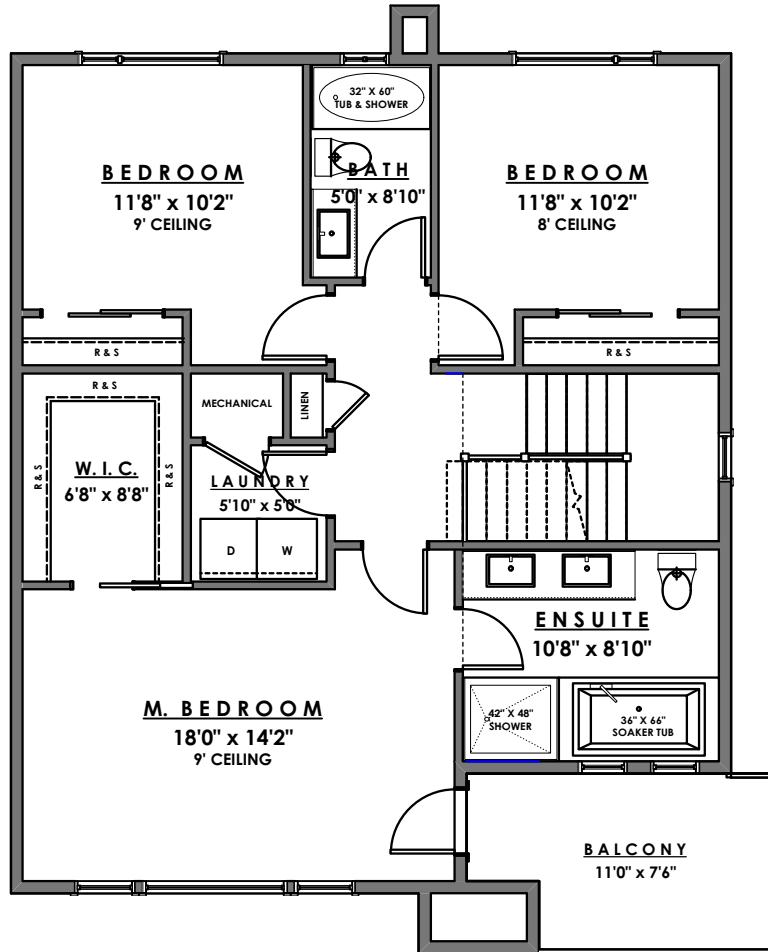

ROYAL BAY DRIVE

PARKSIDE
AT ROYAL BAY

MAIN FLOOR - 1050 sq.ft.

Ian Brown
Personal Real Estate Corporation

Jonathan Gittins
Real Estate Consultant

(250) 385 2033

www.parb.ca

ROYAL BAY DRIVE

PARKSIDE
AT ROYAL BAY

UPPER FLOOR - 930 sq.ft.

Ian Brown
Personal Real Estate Corporation

Jonathan Gittins
Real Estate Consultant

(250) 385 2033

Floorplans subject to change by the developer without notice

www.parb.ca

ROYAL BAY DRIVE

PARKSIDE
AT ROYAL BAY

MAIN RESIDENCE - 192 sq.ft.

SUITE - 530 sq.ft.

GARAGE - 448 sq.ft.

Ian Brown
Personal Real Estate Corporation

Jonathan Gittins
Real Estate Consultant