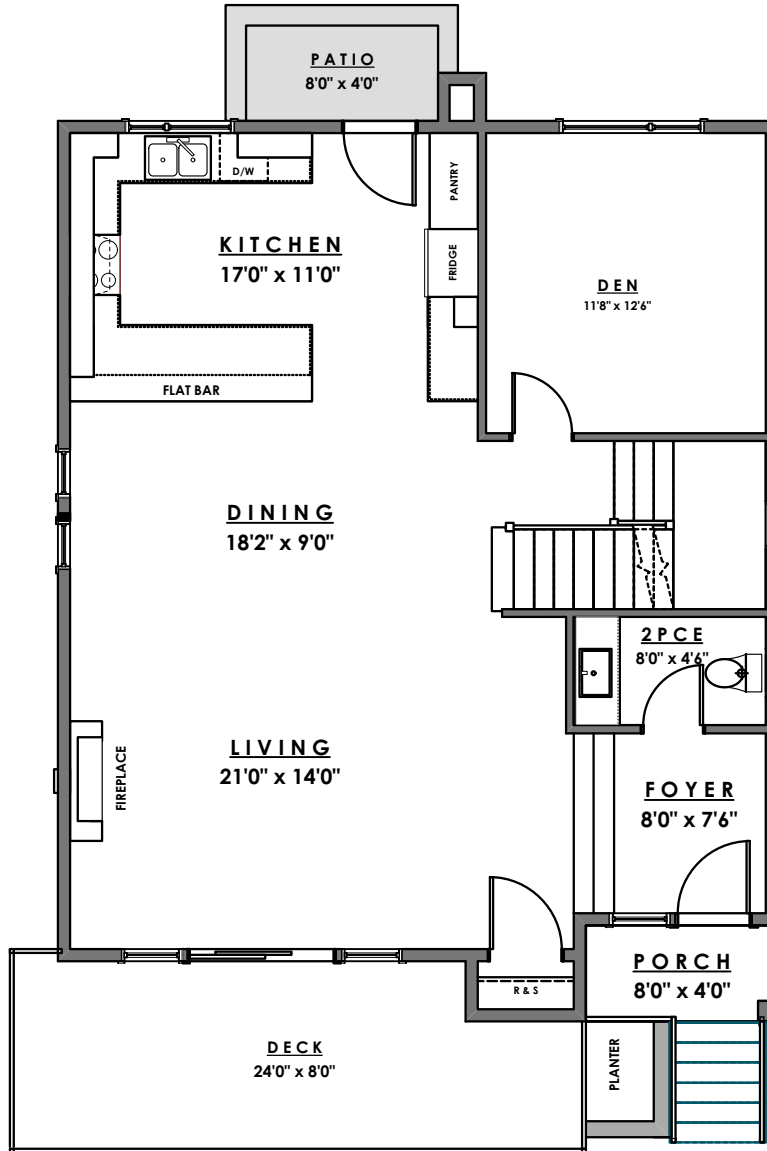

ROYAL BAY DRIVE

PARKSIDE
AT ROYAL BAY

MAIN FLOOR - 1050 sq.ft.

Ian Brown
Personal Real Estate Corporation

Jonathan Gittins
Real Estate Consultant

(250) 385 2033

www.parb.ca

ROYAL BAY DRIVE

PARKSIDE
AT ROYAL BAY

UPPER FLOOR - 930 sq.ft.

Ian Brown
Personal Real Estate Corporation

Jonathan Gittins
Real Estate Consultant

(250) 385 2033

Floorplans subject to change by the developer without notice

www.parb.ca

ROYAL BAY DRIVE

PARKSIDE
AT ROYAL BAY

MAIN RESIDENCE - 192 sq.ft.

SUITE - 530 sq.ft.

GARAGE - 448 sq.ft.

Ian Brown
Personal Real Estate Corporation

Jonathan Gittins
Real Estate Consultant