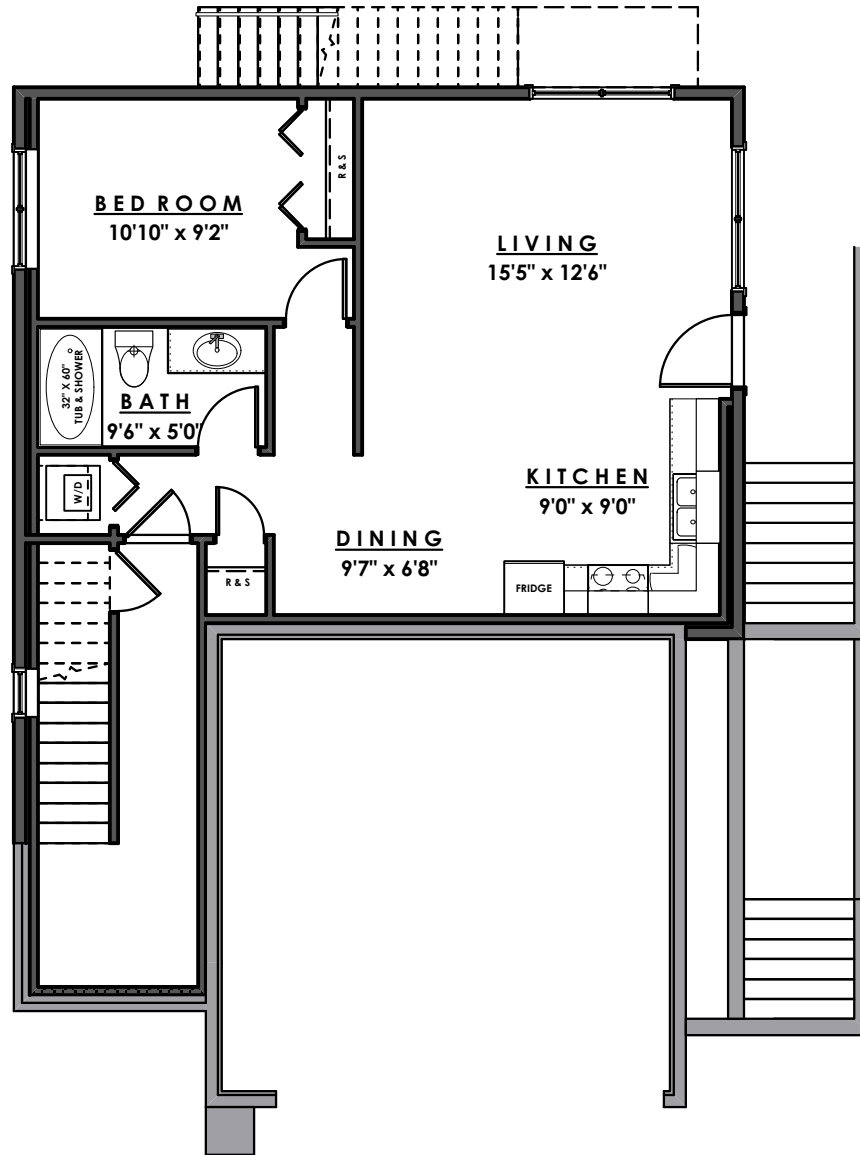

ROYAL BAY DRIVE

PARKSIDE
AT ROYAL BAY

MAIN FLOOR - 814 sq.ft.

GARAGE - 400 sq.ft.

Ian Brown
Personal Real Estate Corporation

Jonathan Gittins
Real Estate Consultant

(250) 385 2033

www.parb.ca

ROYAL BAY DRIVE

PARKSIDE
AT ROYAL BAY

UPPER FLOOR - 930 sq.ft.

Ian Brown
Personal Real Estate Corporation

Jonathan Gittins
Real Estate Consultant

(250) 385 2033

www.parb.ca

ROYAL BAY DRIVE

PARKSIDE
AT ROYAL BAY

LOWER FLOOR - 814 sq.ft.

Ian Brown
Personal Real Estate Corporation

Jonathan Gittins
Real Estate Consultant

(250) 385 2033

www.parb.ca