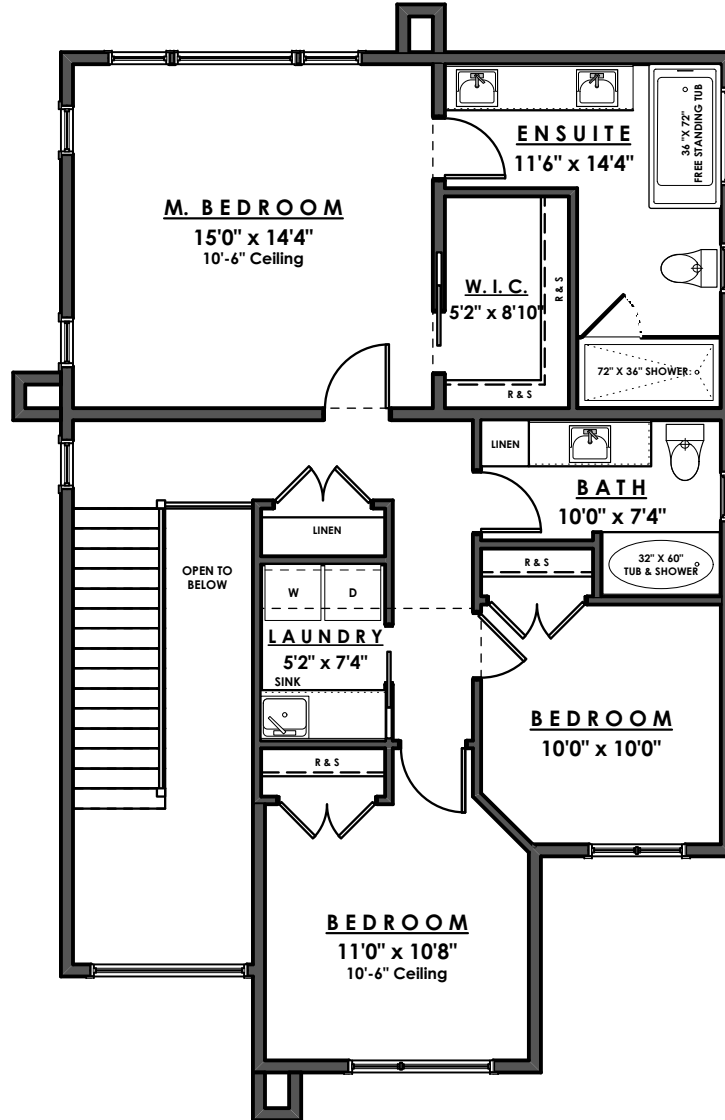

ROYAL BAY DRIVE

PARKSIDE
AT ROYAL BAY

MAIN FLOOR - 814 sq.ft.

GARAGE - 400 sq.ft.

Ian Brown
Personal Real Estate Corporation

Jonathan Gittins
Real Estate Consultant

(250) 385 2033

www.parb.ca

ROYAL BAY DRIVE

PARKSIDE
AT ROYAL BAY

UPPER FLOOR - 930 sq.ft.

Ian Brown
Personal Real Estate Corporation

Jonathan Gittins
Real Estate Consultant

(250) 385 2033

www.parb.ca

ROYAL BAY DRIVE

PARKSIDE
AT ROYAL BAY

LOWER FLOOR - 814 sq.ft.

Ian Brown
Personal Real Estate Corporation

Jonathan Gittins
Real Estate Consultant

(250) 385 2033

www.parb.ca