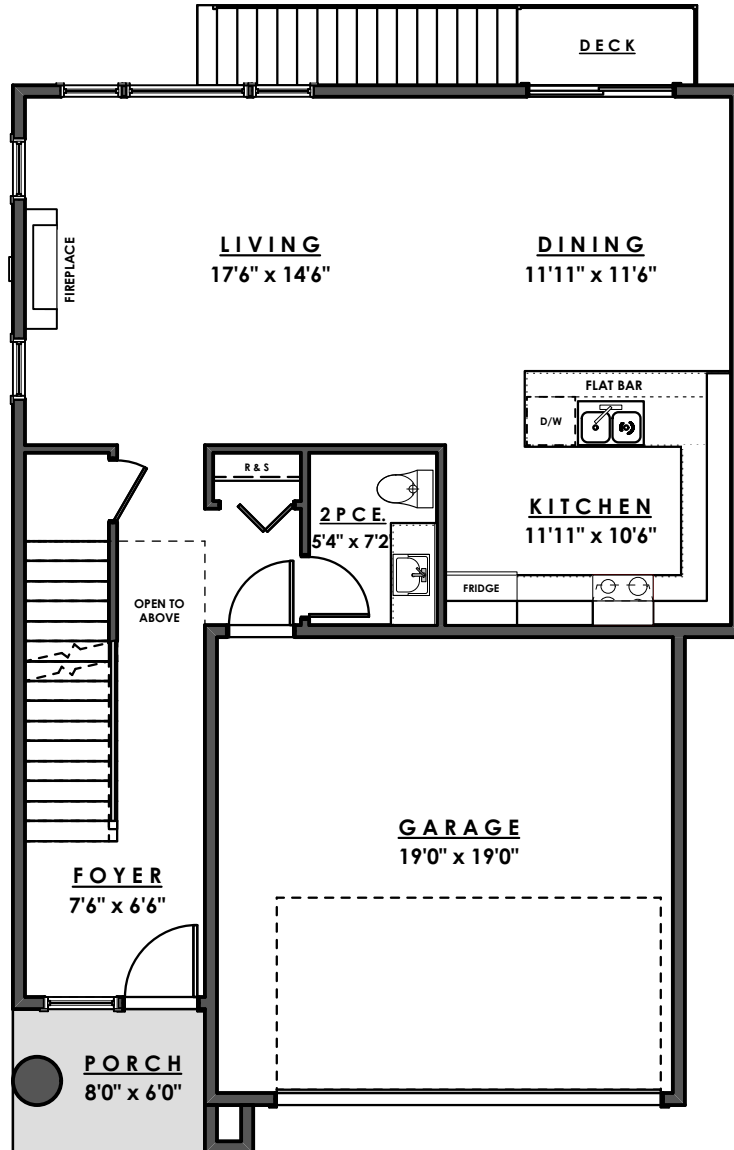

ROYAL BAY DRIVE

PARKSIDE
AT ROYAL BAY

MAIN FLOOR - 814 sq.ft.

GARAGE - 400 sq.ft.

Ian Brown
Personal Real Estate Corporation

Jonathan Gittins
Real Estate Consultant

(250) 385 2033

www.parb.ca

ROYAL BAY DRIVE

PARKSIDE
AT ROYAL BAY

UPPER FLOOR - 930 sq.ft.

Ian Brown
Personal Real Estate Corporation

Jonathan Gittins
Real Estate Consultant

(250) 385 2033

www.parb.ca

ROYAL BAY DRIVE

PARKSIDE
AT ROYAL BAY

LOWER FLOOR - 814 sq.ft.

Ian Brown
Personal Real Estate Corporation

Jonathan Gittins
Real Estate Consultant

(250) 385 2033

www.parb.ca