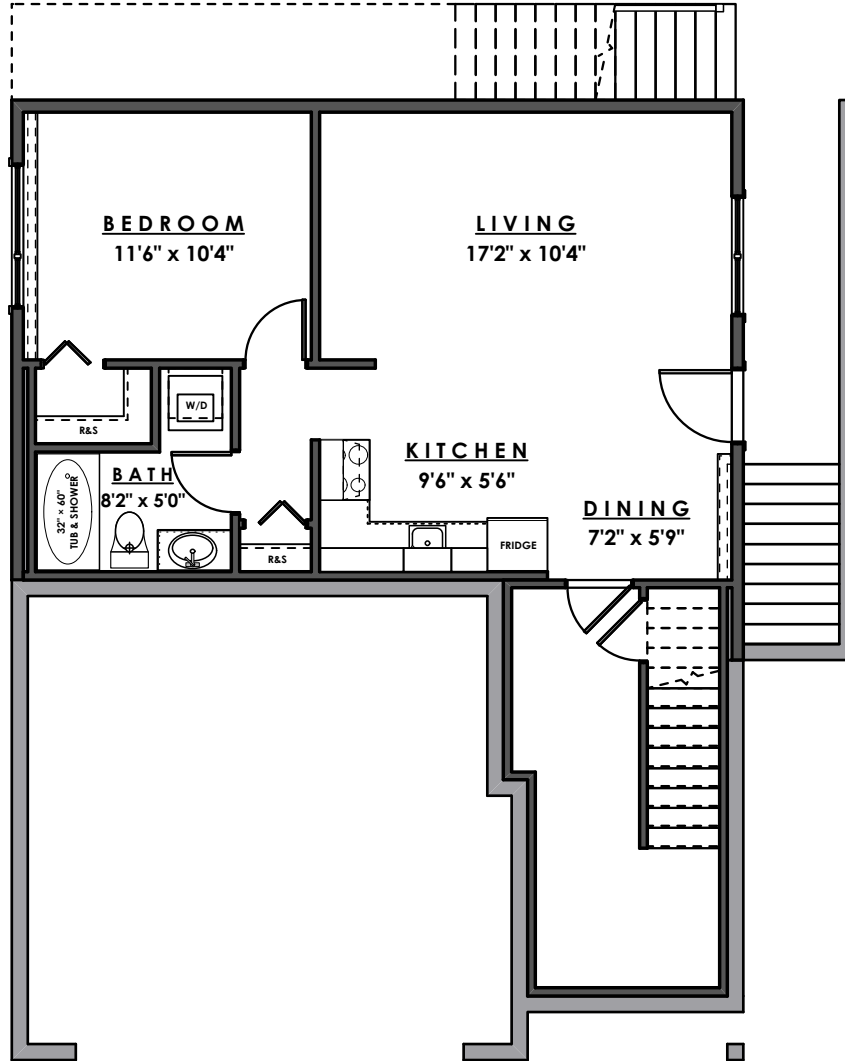

ROYAL BAY DRIVE

PARKSIDE
AT ROYAL BAY

MAIN FLOOR - 780 sq.ft.

GARAGE - 422 sq.ft.

Ian Brown
Personal Real Estate Corporation

Jonathan Gittins
Real Estate Consultant

(250) 385 2033

ROYAL BAY DRIVE

PARKSIDE
AT ROYAL BAY

UPPER FLOOR - 1,034 sq.ft.

www.parb.ca

Ian Brown
Personal Real Estate Corporation

Jonathan Gittins
Real Estate Consultant

(250) 385 2033

ROYAL BAY DRIVE

PARKSIDE
AT ROYAL BAY

SUITE - 610 sq.ft.
MAIN - 170 sq.ft.

www.parb.ca

Ian Brown
Personal Real Estate Corporation

Jonathan Gittins
Real Estate Consultant

(250) 385 2033