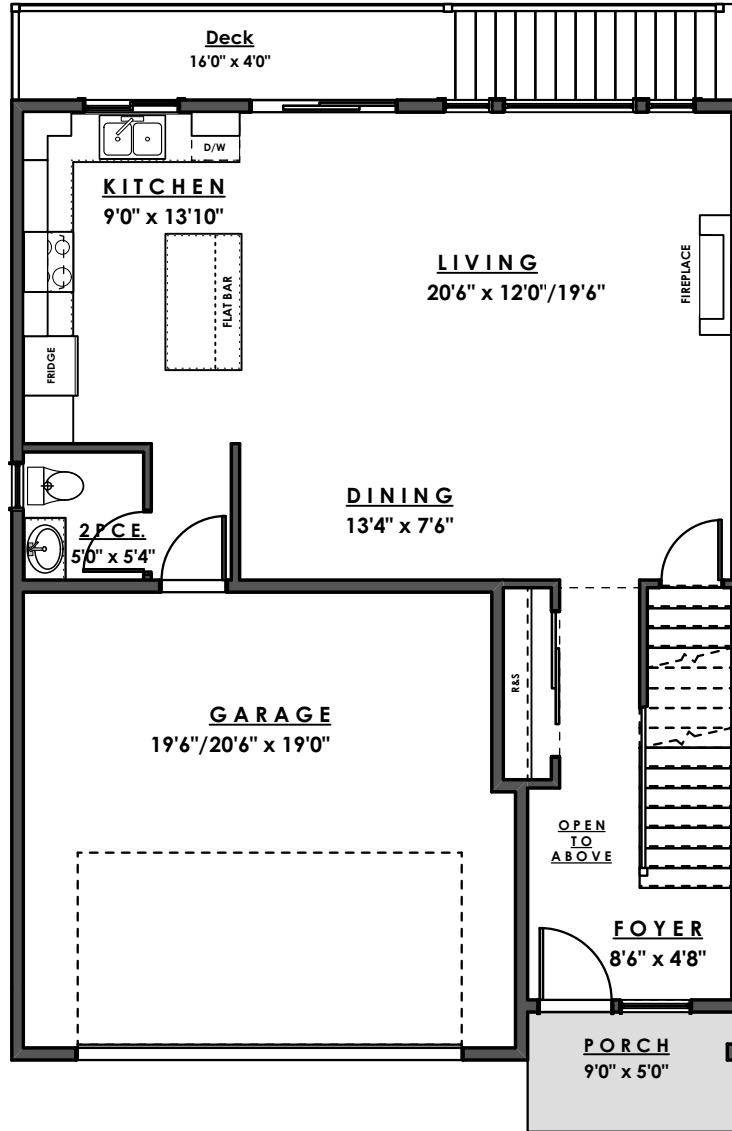

ROYAL BAY DRIVE

PARKSIDE
AT ROYAL BAY

MAIN FLOOR - 780 sq.ft.

GARAGE - 422 sq.ft.

Ian Brown
Personal Real Estate Corporation

Jonathan Gittins
Real Estate Consultant

(250) 385 2033

ROYAL BAY DRIVE

PARKSIDE
AT ROYAL BAY

UPPER FLOOR - 1,034 sq.ft.

www.parb.ca

Ian Brown
Personal Real Estate Corporation

Jonathan Gittins
Real Estate Consultant

(250) 385 2033

ROYAL BAY DRIVE

PARKSIDE
AT ROYAL BAY