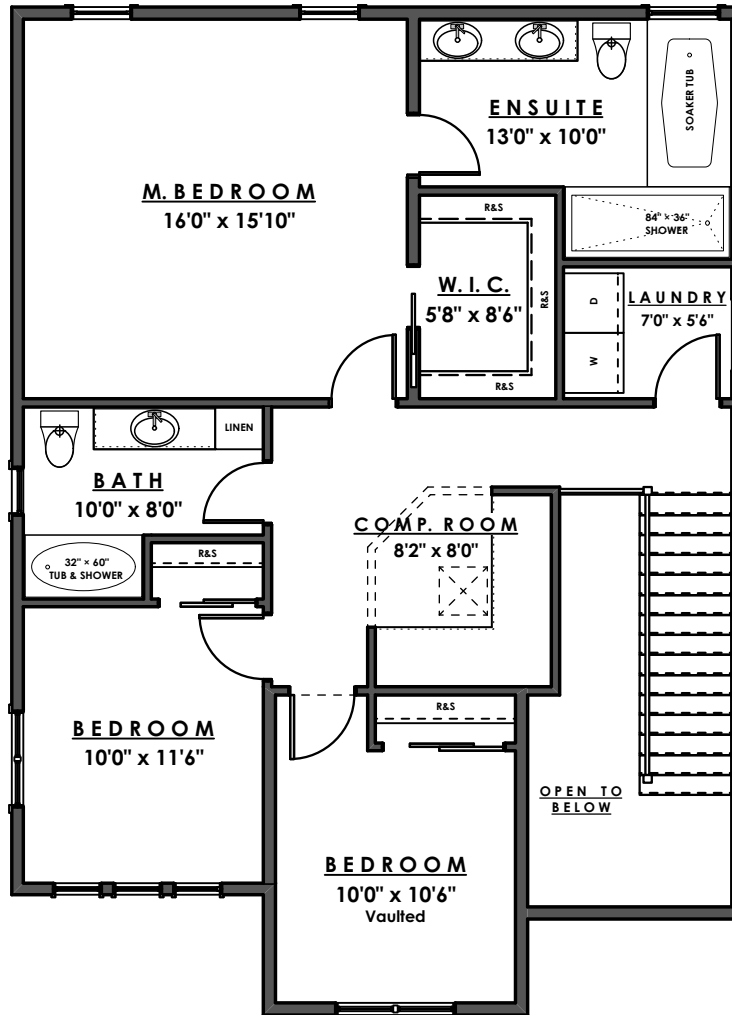

ROYAL BAY DRIVE

PARKSIDE
AT ROYAL BAY

MAIN FLOOR - 780 sq.ft.

GARAGE - 422 sq.ft.

Ian Brown
Personal Real Estate Corporation

Jonathan Gittins
Real Estate Consultant

(250) 385 2033

ROYAL BAY DRIVE

PARKSIDE
AT ROYAL BAY

UPPER FLOOR - 1,034 sq.ft.

www.parb.ca

Ian Brown
Personal Real Estate Corporation

Jonathan Gittins
Real Estate Consultant

(250) 385 2033

ROYAL BAY DRIVE

PARKSIDE
AT ROYAL BAY

SUITE - 610 sq.ft.
MAIN - 170 sq.ft.

www.parb.ca

Ian Brown
Personal Real Estate Corporation

Jonathan Gittins
Real Estate Consultant

(250) 385 2033