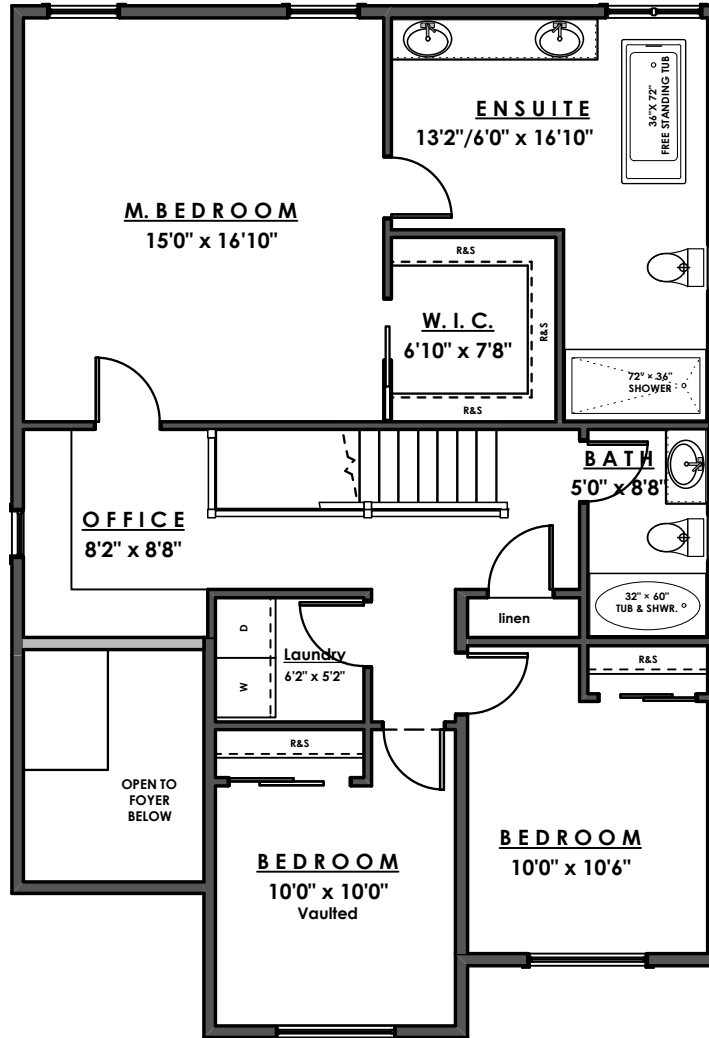

ROYAL BAY DRIVE

PARKSIDE
AT ROYAL BAY

MAIN FLOOR - 748 sq.ft.

GARAGE - 430 sq.ft.

Ian Brown

Personal Real Estate Corporation

Jonathan Gittins

Real Estate Consultant

(250) 385 2033

www.parb.ca

ROYAL BAY DRIVE

PARKSIDE
AT ROYAL BAY

UPPER FLOOR - 1,068 sq.ft.

www.parb.ca

Ian Brown

Personal Real Estate Corporation