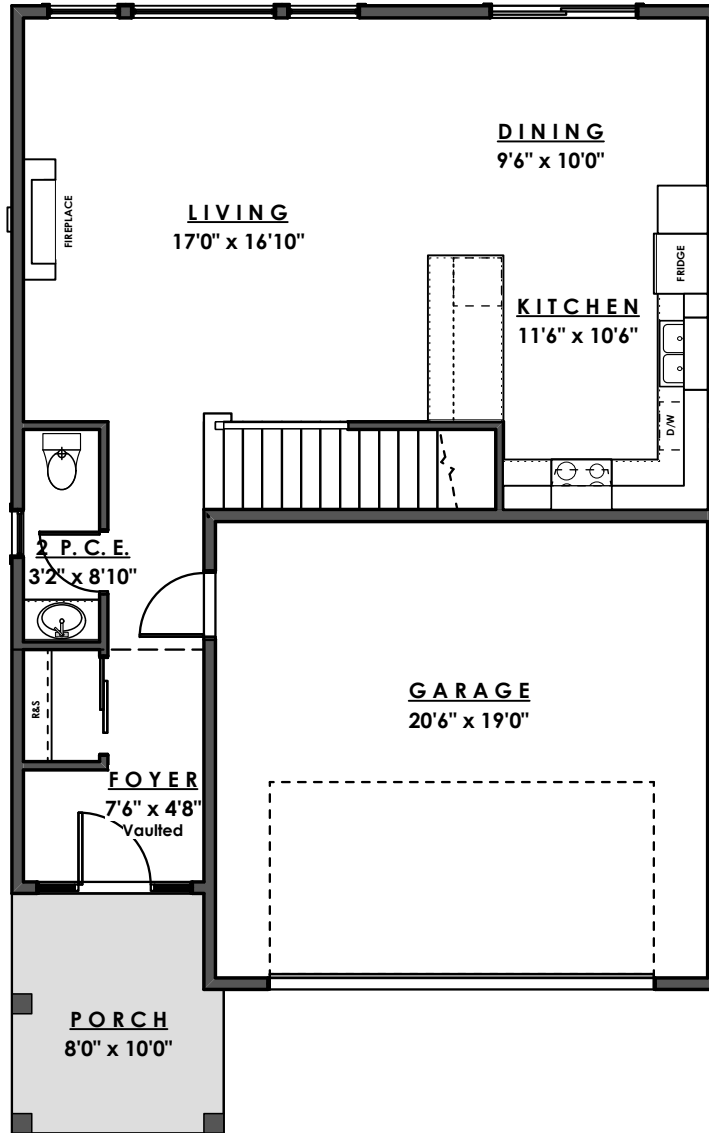

ROYAL BAY DRIVE

PARKSIDE
AT ROYAL BAY

MAIN FLOOR - 748 sq.ft.

GARAGE - 430 sq.ft.

Ian Brown

Personal Real Estate Corporation

Jonathan Gittins

Real Estate Consultant

(250) 385 2033

www.parb.ca

ROYAL BAY DRIVE

PARKSIDE
AT ROYAL BAY

UPPER FLOOR - 1,068 sq.ft.

www.parb.ca

Ian Brown

Personal Real Estate Corporation