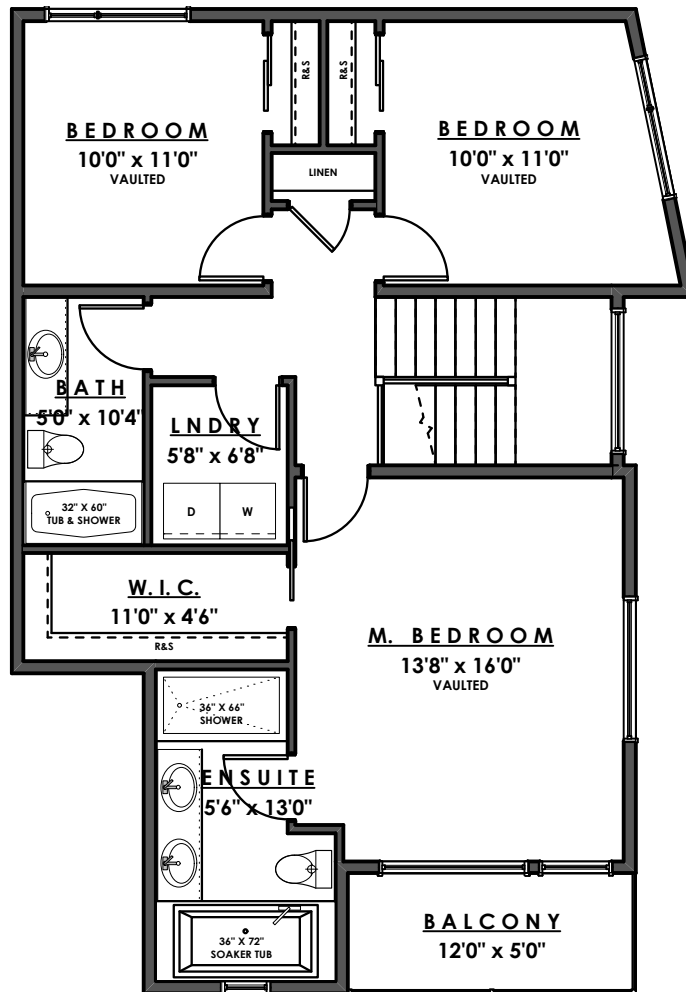

ROYAL BAY DRIVE

PARKSIDE
AT ROYAL BAY

MAIN FLOOR - 863 sq.ft.

Ian Brown
Personal Real Estate Corporation

Jonathan Gittins
Real Estate Consultant

(250) 385 2033

Floorplans subject to change by the developer without notice

www.parb.ca

ROYAL BAY DRIVE

PARKSIDE
AT ROYAL BAY

UPPER FLOOR - 875 sq.ft.

Ian Brown
Personal Real Estate Corporation

Jonathan Gittins
Real Estate Consultant

(250) 385 2033

Floorplans subject to change by the developer without notice

www.parb.ca

ROYAL BAY DRIVE

PARKSIDE
AT ROYAL BAY

LOWER FLOOR - 560 sq.ft.
GARAGE - 410 sq.ft.

Ian Brown
Personal Real Estate Corporation

Jonathan Gittins
Real Estate Consultant

(250) 385 2033

Floorplans subject to change by the developer without notice