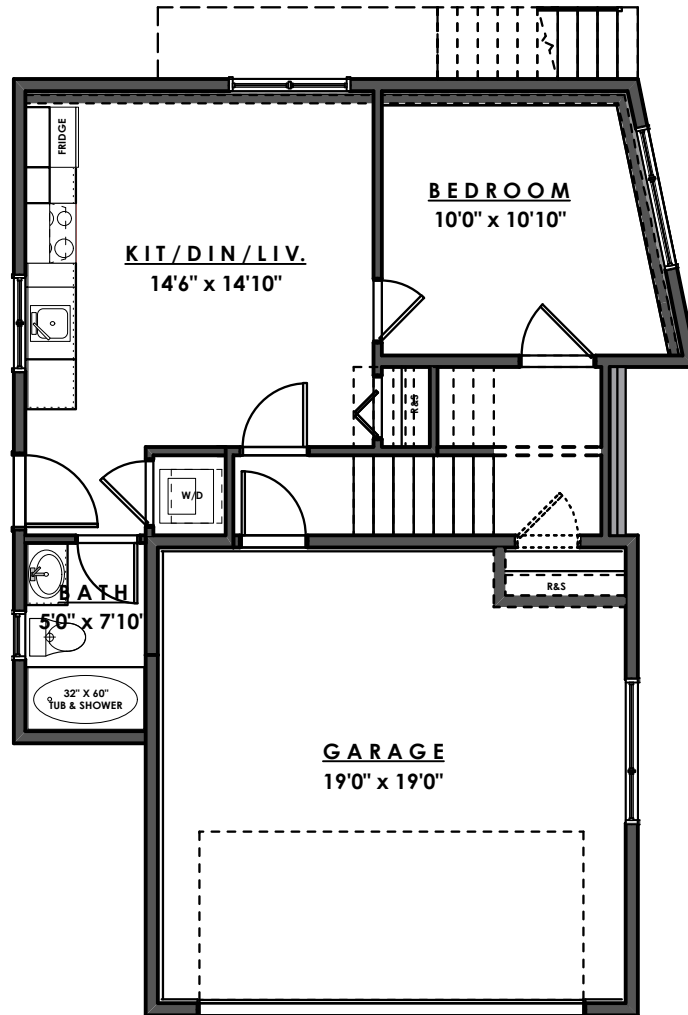

ROYAL BAY DRIVE

PARKSIDE
AT ROYAL BAY

MAIN FLOOR - 863 sq.ft.

Ian Brown
Personal Real Estate Corporation

Jonathan Gittins
Real Estate Consultant

(250) 385 2033

Floorplans subject to change by the developer without notice

www.parb.ca

ROYAL BAY DRIVE

PARKSIDE
AT ROYAL BAY

UPPER FLOOR - 875 sq.ft.

Ian Brown
Personal Real Estate Corporation

Jonathan Gittins
Real Estate Consultant

(250) 385 2033

Floorplans subject to change by the developer without notice

www.parb.ca

ROYAL BAY DRIVE

PARKSIDE
AT ROYAL BAY

LOWER FLOOR - 560 sq.ft.
GARAGE - 410 sq.ft.

Ian Brown
Personal Real Estate Corporation

Jonathan Gittins
Real Estate Consultant

(250) 385 2033

Floorplans subject to change by the developer without notice