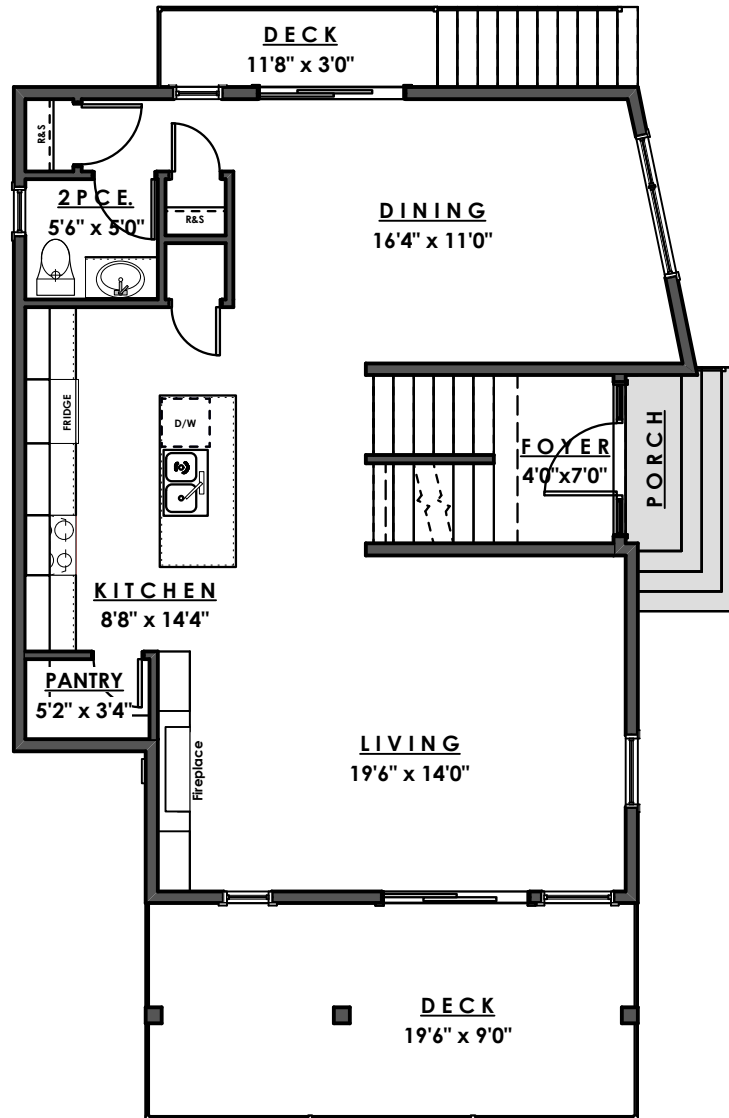

ROYAL BAY DRIVE

PARKSIDE
AT ROYAL BAY

MAIN FLOOR - 863 sq.ft.

Ian Brown
Personal Real Estate Corporation

Jonathan Gittins
Real Estate Consultant

(250) 385 2033

Floorplans subject to change by the developer without notice

www.parb.ca

ROYAL BAY DRIVE

PARKSIDE
AT ROYAL BAY

UPPER FLOOR - 875 sq.ft.

Ian Brown
Personal Real Estate Corporation

Jonathan Gittins
Real Estate Consultant

(250) 385 2033

Floorplans subject to change by the developer without notice

www.parb.ca

ROYAL BAY DRIVE

PARKSIDE
AT ROYAL BAY

LOWER FLOOR - 560 sq.ft.
GARAGE - 410 sq.ft.

Ian Brown
Personal Real Estate Corporation

Jonathan Gittins
Real Estate Consultant

(250) 385 2033

Floorplans subject to change by the developer without notice