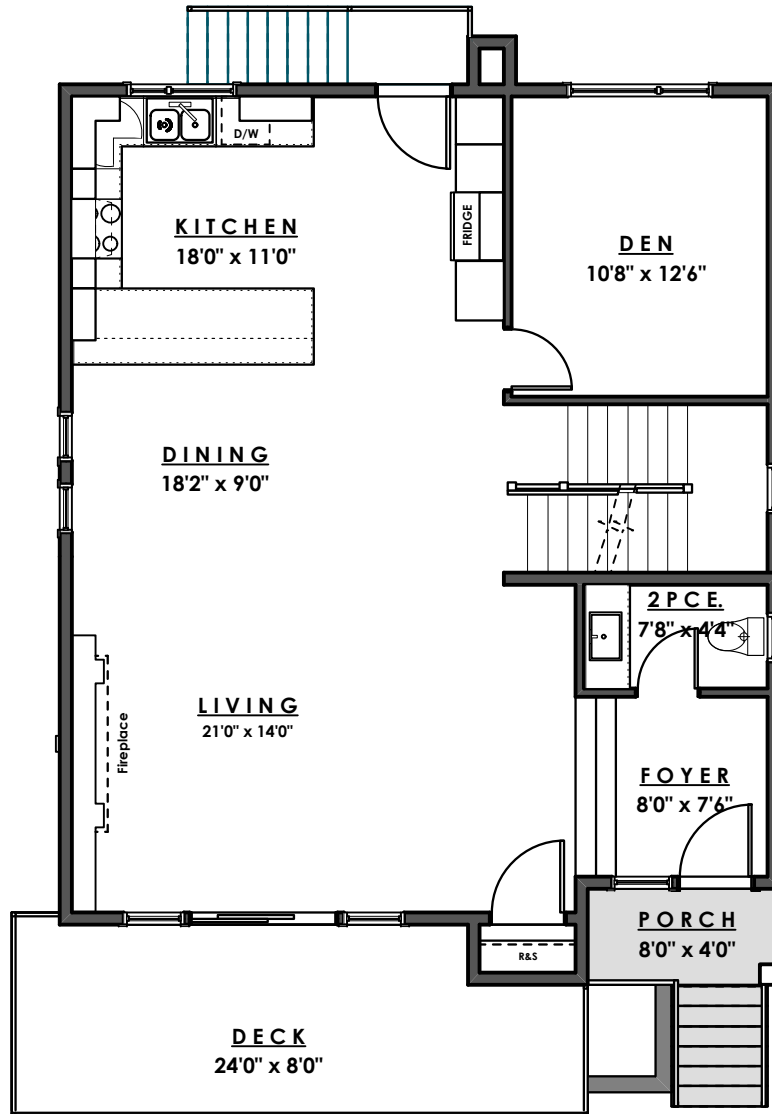

ROYAL BAY DRIVE

PARKSIDE
AT ROYAL BAY

MAIN FLOOR - 1051 sq.ft.

www.parb.ca

Ian Brown
Personal Real Estate Corporation

Jonathan Gittins
Real Estate Consultant

(250) 385 2033

ROYAL BAY DRIVE

PARKSIDE
AT ROYAL BAY

UPPER FLOOR - 982 sq.ft.

Ian Brown
Personal Real Estate Corporation

Jonathan Gittins
Real Estate Consultant

(250) 385 2033

Floorplans subject to change by the developer without notice

www.parb.ca

ROYAL BAY DRIVE

PARKSIDE
AT ROYAL BAY

LOWER FLOOR - 693 sq.ft.

GARAGE - 433 sq.ft.

Ian Brown
Personal Real Estate Corporation

Jonathan Gittins
Real Estate Consultant

(250) 385 2033