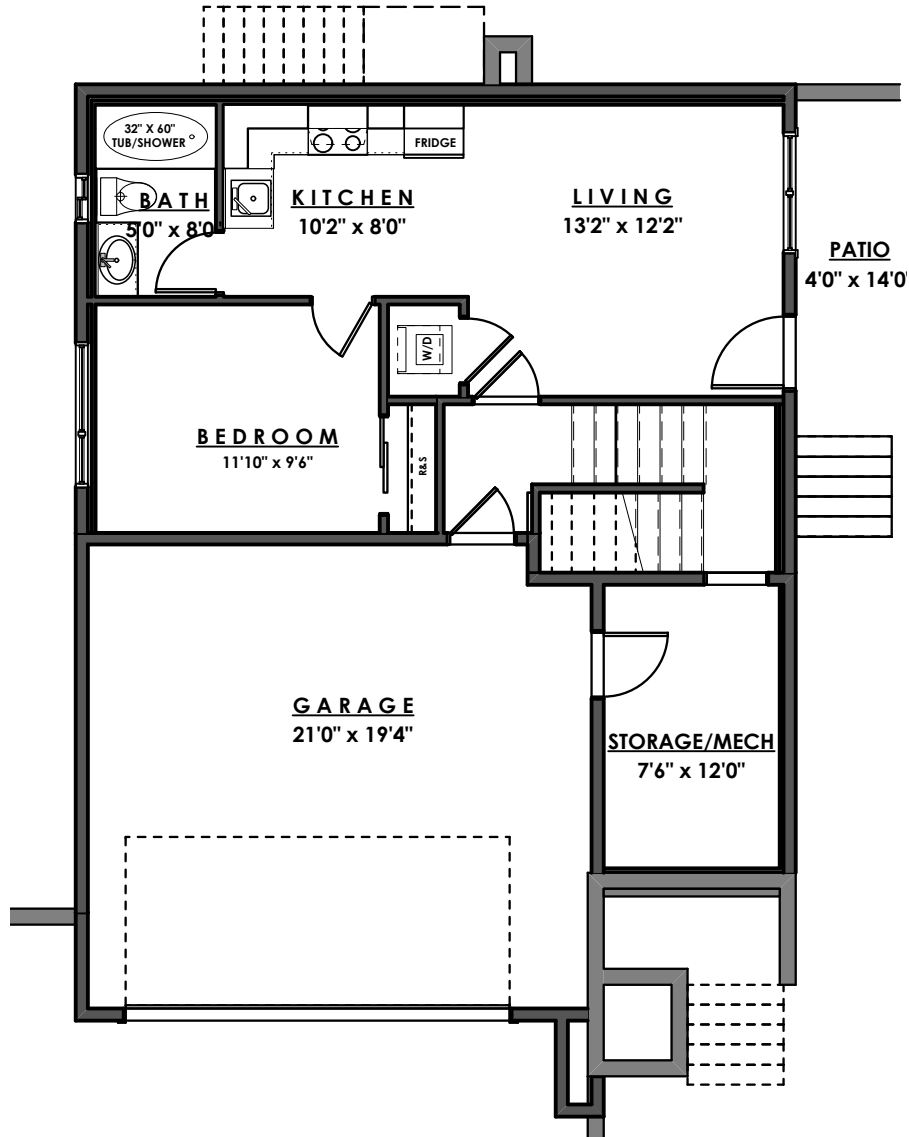

ROYAL BAY DRIVE

PARKSIDE
AT ROYAL BAY

MAIN FLOOR - 1051 sq.ft.

www.parb.ca

Ian Brown
Personal Real Estate Corporation

Jonathan Gittins
Real Estate Consultant

(250) 385 2033

ROYAL BAY DRIVE

PARKSIDE
AT ROYAL BAY

UPPER FLOOR - 982 sq.ft.

Ian Brown
Personal Real Estate Corporation

Jonathan Gittins
Real Estate Consultant

(250) 385 2033

Floorplans subject to change by the developer without notice

www.parb.ca

ROYAL BAY DRIVE

PARKSIDE
AT ROYAL BAY

LOWER FLOOR - 693 sq.ft.

GARAGE - 433 sq.ft.

Ian Brown
Personal Real Estate Corporation

Jonathan Gittins
Real Estate Consultant

(250) 385 2033