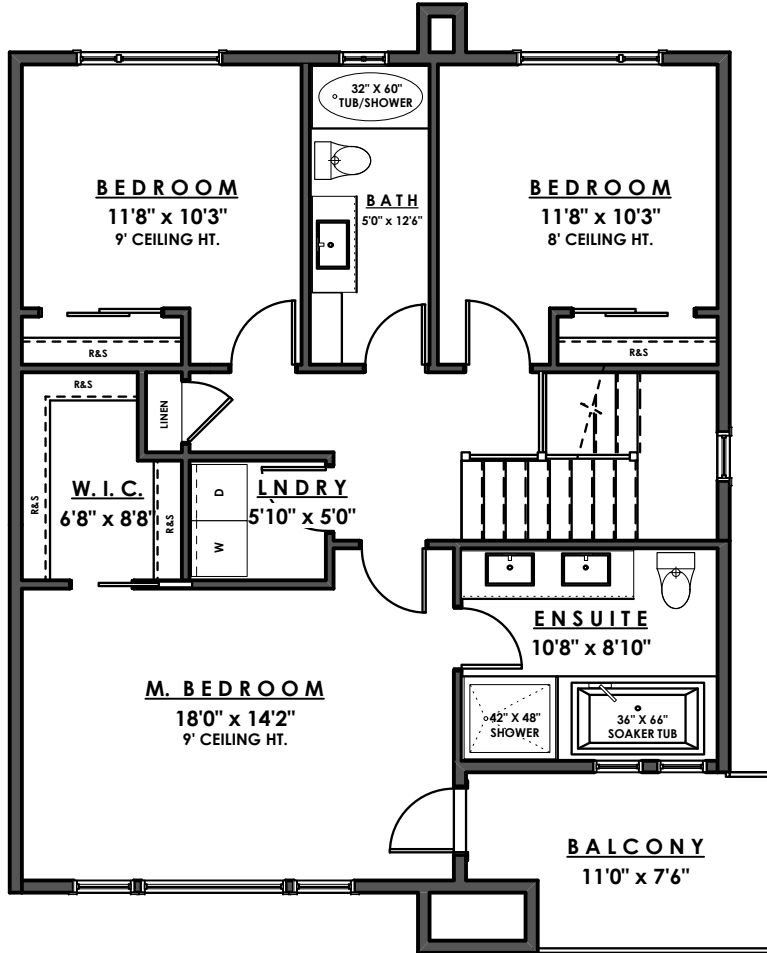

ROYAL BAY DRIVE

PARKSIDE
AT ROYAL BAY

MAIN FLOOR - 1051 sq.ft.

www.parb.ca

Ian Brown
Personal Real Estate Corporation

Jonathan Gittins
Real Estate Consultant

(250) 385 2033

ROYAL BAY DRIVE

PARKSIDE
AT ROYAL BAY

UPPER FLOOR - 982 sq.ft.

Ian Brown
Personal Real Estate Corporation

Jonathan Gittins
Real Estate Consultant

(250) 385 2033

Floorplans subject to change by the developer without notice

www.parb.ca

ROYAL BAY DRIVE

PARKSIDE
AT ROYAL BAY

LOWER FLOOR - 693 sq.ft.

GARAGE - 433 sq.ft.

Ian Brown
Personal Real Estate Corporation

Jonathan Gittins
Real Estate Consultant

(250) 385 2033