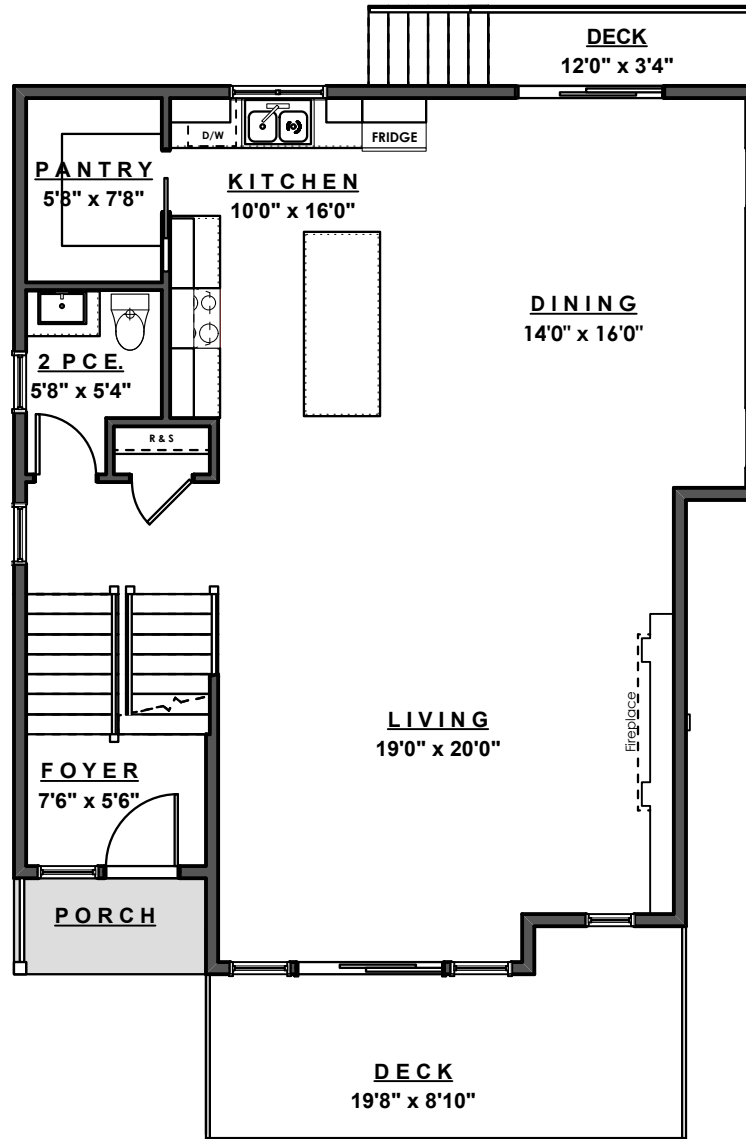

ROYAL BAY DRIVE

PARKSIDE
AT ROYAL BAY

MAIN FLOOR - 1043 sq.ft.

Ian Brown
Personal Real Estate Corporation

Jonathan Gittins
Real Estate Consultant

(250) 385 2033

Floorplans subject to change by the developer without notice

www.parb.ca

ROYAL BAY DRIVE

PARKSIDE
AT ROYAL BAY

UPPER FLOOR - 965 sq.ft.

Ian Brown
Personal Real Estate Corporation

Jonathan Gittins
Real Estate Consultant

(250) 385 2033

Floorplans subject to change by the developer without notice

www.parb.ca

ROYAL BAY DRIVE

PARKSIDE
AT ROYAL BAY

LOWER FLOOR - 674 sq.ft.

GARAGE - 432 sq.ft.

Ian Brown
Personal Real Estate Corporation

Jonathan Gittins
Real Estate Consultant

(250) 385 2033