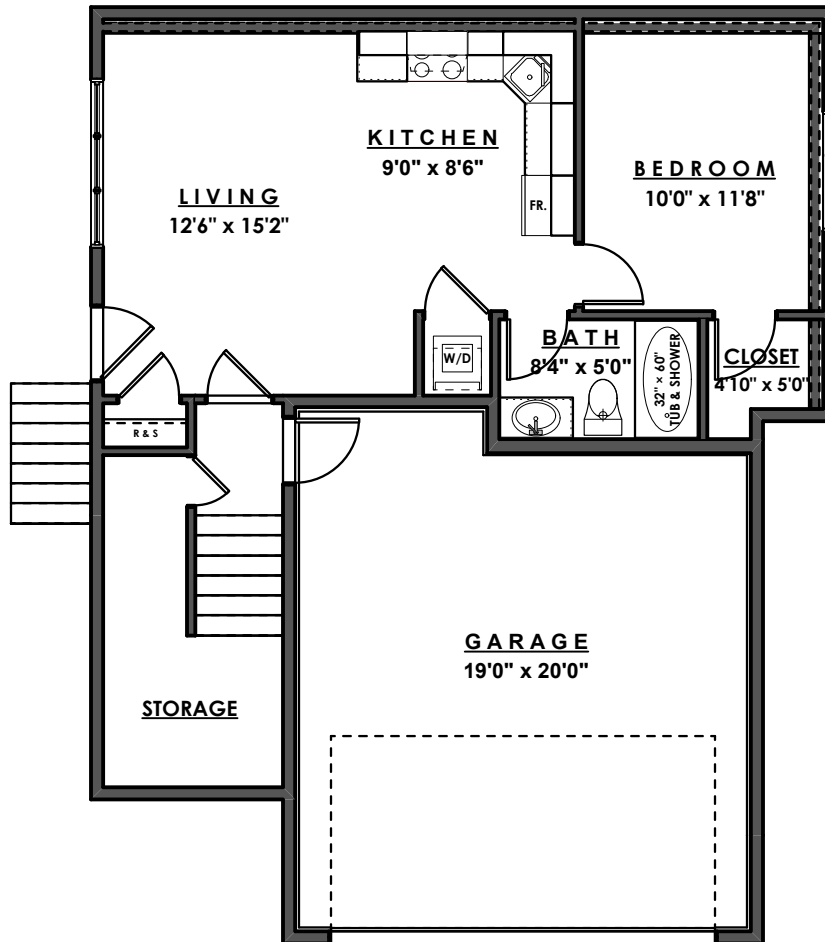

ROYAL BAY DRIVE

PARKSIDE
AT ROYAL BAY

MAIN FLOOR - 1043 sq.ft.

Ian Brown
Personal Real Estate Corporation

Jonathan Gittins
Real Estate Consultant

(250) 385 2033

Floorplans subject to change by the developer without notice

www.parb.ca

ROYAL BAY DRIVE

PARKSIDE
AT ROYAL BAY

UPPER FLOOR - 965 sq.ft.

Ian Brown
Personal Real Estate Corporation

Jonathan Gittins
Real Estate Consultant

(250) 385 2033

Floorplans subject to change by the developer without notice

www.parb.ca

ROYAL BAY DRIVE

PARKSIDE
AT ROYAL BAY

LOWER FLOOR - 674 sq.ft.

GARAGE - 432 sq.ft.

Ian Brown
Personal Real Estate Corporation

Jonathan Gittins
Real Estate Consultant

(250) 385 2033