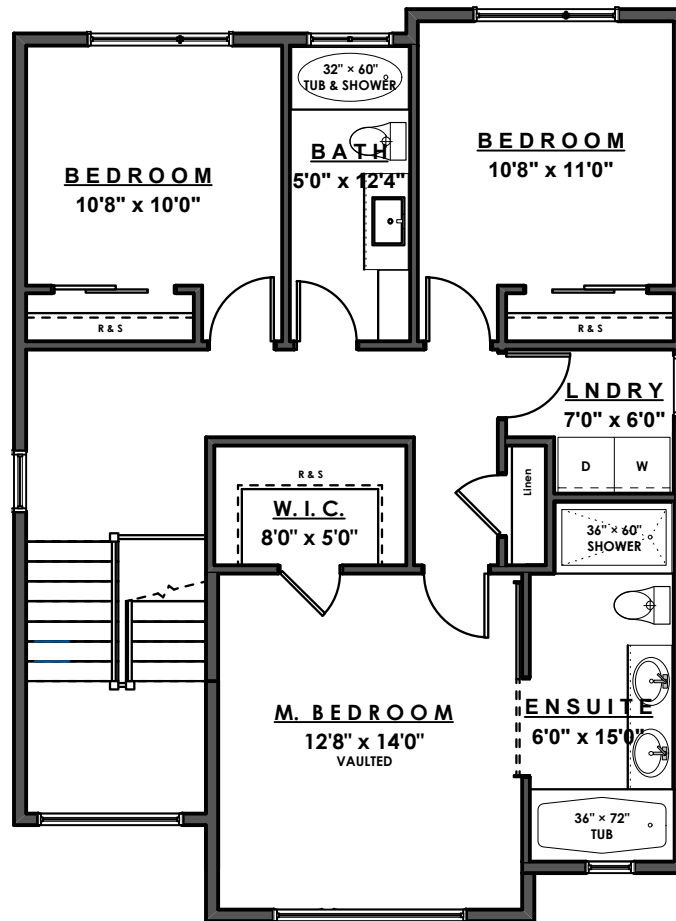

ROYAL BAY DRIVE

PARKSIDE
AT ROYAL BAY

MAIN FLOOR - 1043 sq.ft.

Ian Brown
Personal Real Estate Corporation

Jonathan Gittins
Real Estate Consultant

(250) 385 2033

Floorplans subject to change by the developer without notice

www.parb.ca

ROYAL BAY DRIVE

PARKSIDE
AT ROYAL BAY

UPPER FLOOR - 965 sq.ft.

Ian Brown
Personal Real Estate Corporation

Jonathan Gittins
Real Estate Consultant

(250) 385 2033

Floorplans subject to change by the developer without notice

www.parb.ca

ROYAL BAY DRIVE

PARKSIDE
AT ROYAL BAY

LOWER FLOOR - 674 sq.ft.

GARAGE - 432 sq.ft.

Ian Brown
Personal Real Estate Corporation

Jonathan Gittins
Real Estate Consultant

(250) 385 2033