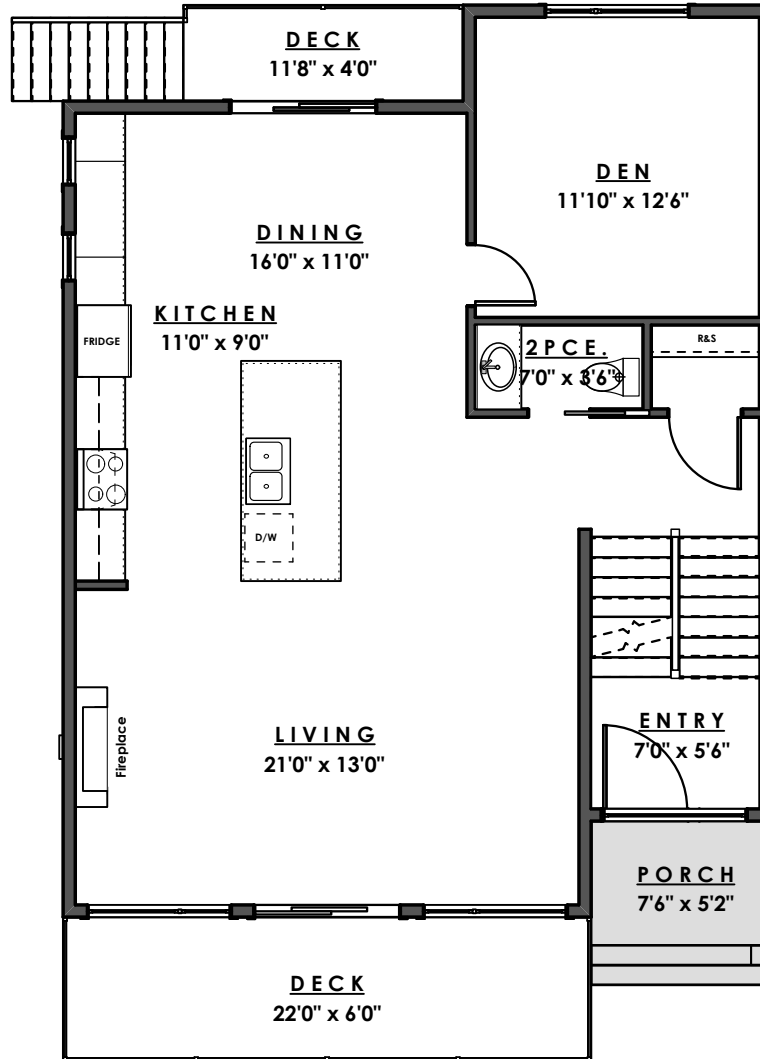

ROYAL BAY DRIVE

PARKSIDE
AT ROYAL BAY

MAIN FLOOR - 1024 sq.ft.

www.parb.ca

Ian Brown

Personal Real Estate Corporation

Jonathan Gittins

Real Estate Consultant

(250) 385 2033

ROYAL BAY DRIVE

PARKSIDE
AT ROYAL BAY

UPPER FLOOR - 906 sq.ft.

Ian Brown

Personal Real Estate Corporation

Jonathan Gittins

Real Estate Consultant

(250) 385 2033

www.parb.ca

ROYAL BAY DRIVE

PARKSIDE
AT ROYAL BAY

LOWER FLOOR - 621 sq.ft.

GARAGE - 462 sq.ft.

Ian Brown

Personal Real Estate Corporation