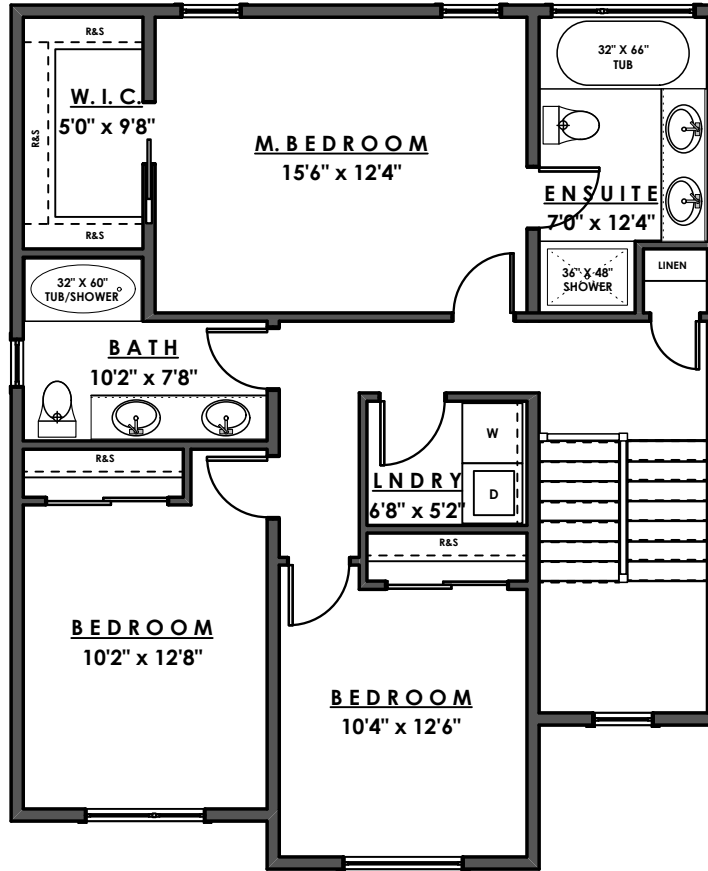

ROYAL BAY DRIVE

PARKSIDE
AT ROYAL BAY

MAIN FLOOR - 1024 sq.ft.

www.parb.ca

Ian Brown

Personal Real Estate Corporation

Jonathan Gittins

Real Estate Consultant

(250) 385 2033

ROYAL BAY DRIVE

PARKSIDE
AT ROYAL BAY

UPPER FLOOR - 906 sq.ft.

Ian Brown

Personal Real Estate Corporation

Jonathan Gittins

Real Estate Consultant

(250) 385 2033

www.parb.ca

ROYAL BAY DRIVE

PARKSIDE
AT ROYAL BAY

LOWER FLOOR - 621 sq.ft.

GARAGE - 462 sq.ft.

Ian Brown

Personal Real Estate Corporation