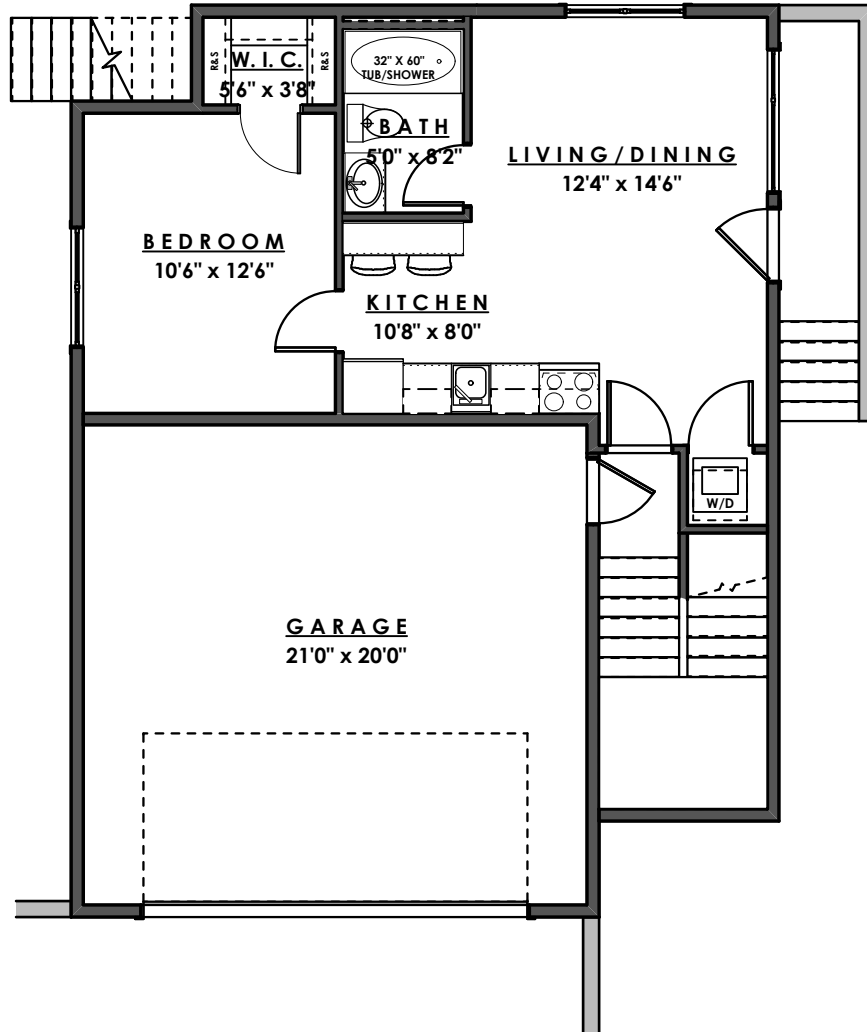

ROYAL BAY DRIVE

PARKSIDE
AT ROYAL BAY

MAIN FLOOR - 1024 sq.ft.

www.parb.ca

Ian Brown

Personal Real Estate Corporation

Jonathan Gittins

Real Estate Consultant

(250) 385 2033

ROYAL BAY DRIVE

PARKSIDE
AT ROYAL BAY

UPPER FLOOR - 906 sq.ft.

Ian Brown

Personal Real Estate Corporation

Jonathan Gittins

Real Estate Consultant

(250) 385 2033

www.parb.ca

ROYAL BAY DRIVE

PARKSIDE
AT ROYAL BAY

LOWER FLOOR - 621 sq.ft.

GARAGE - 462 sq.ft.

Ian Brown

Personal Real Estate Corporation