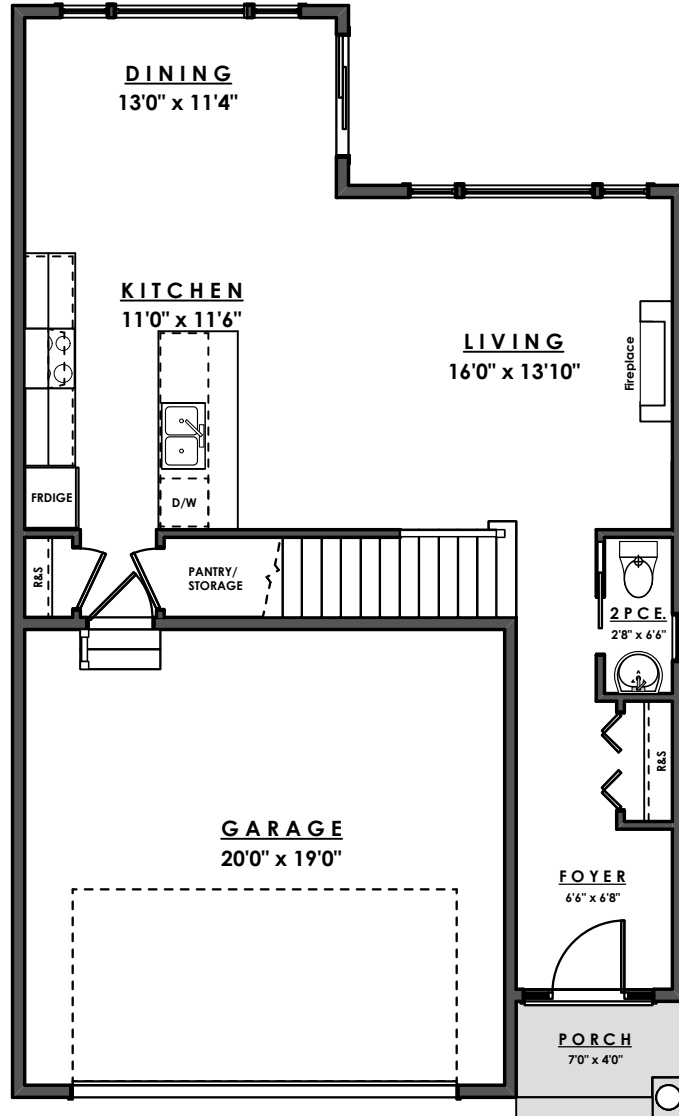

ROYAL BAY DRIVE

PARKSIDE
AT ROYAL BAY

MAIN FLOOR - 721 sq.ft.

GARAGE - 420 sq.ft.

Ian Brown

Personal Real Estate Corporation

Jonathan Gittins

Real Estate Consultant

(250) 385 2033

www.parb.ca

ROYAL BAY DRIVE

PARKSIDE
AT ROYAL BAY

UPPER FLOOR - 937 sq.ft.

www.parb.ca

Ian Brown

Personal Real Estate Corporation