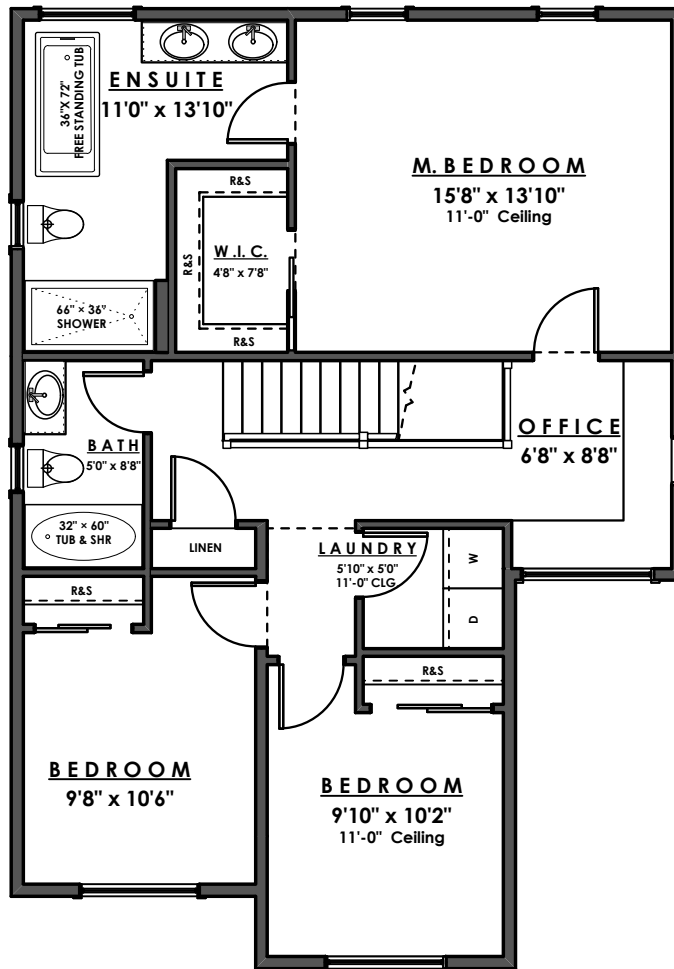

ROYAL BAY DRIVE

PARKSIDE
AT ROYAL BAY

MAIN FLOOR - 721 sq.ft.

GARAGE - 420 sq.ft.

Ian Brown

Personal Real Estate Corporation

Jonathan Gittins

Real Estate Consultant

(250) 385 2033

www.parb.ca

ROYAL BAY DRIVE

PARKSIDE
AT ROYAL BAY

UPPER FLOOR - 937 sq.ft.

www.parb.ca

Ian Brown

Personal Real Estate Corporation